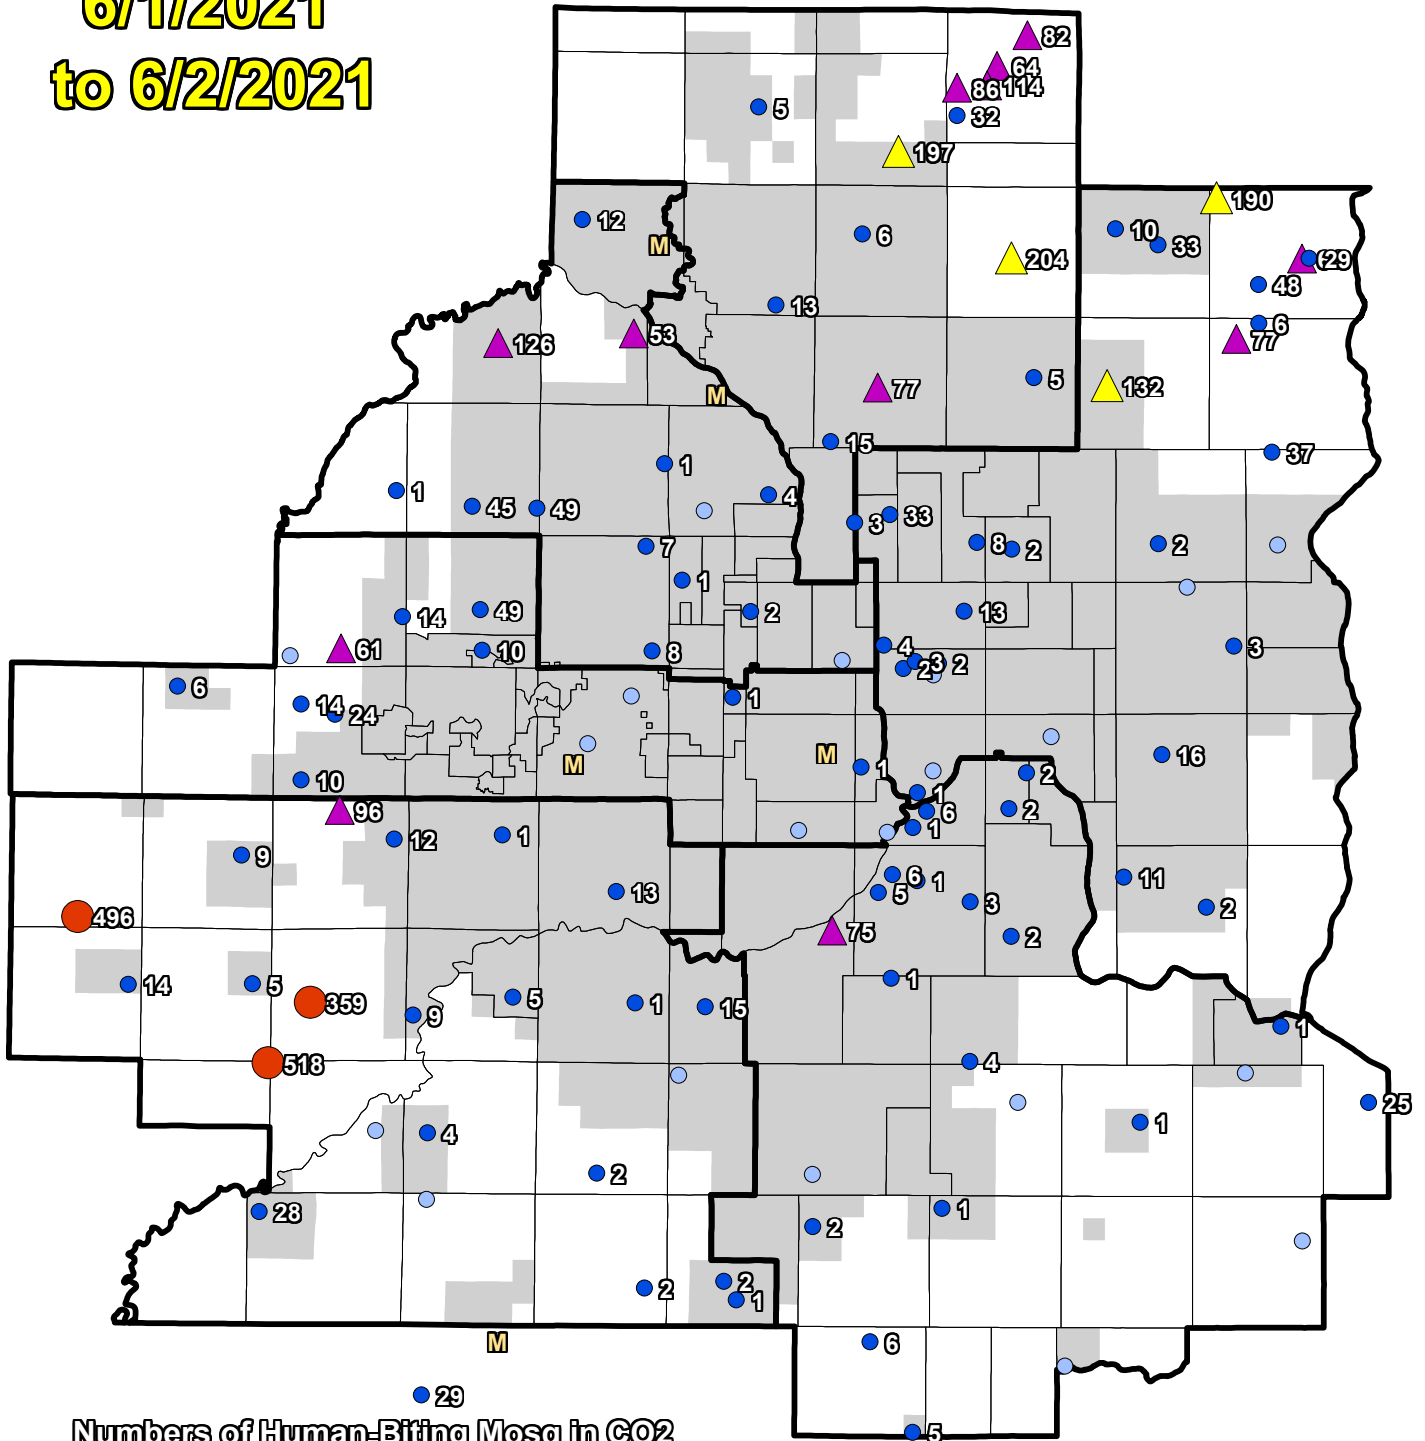

# CO2 Trap Human Biting 6/1/2021 to 6/2/2021

Numbers of Human-Biting Mosq in CO2

- 1000+ (0)
- 300-999 (3)
- ▲ 130-299 (4)
- ▲ 50-129 (12)
- 1-49 (81)
- 0 (26)

■ Priority 1 Boundary

M Missing