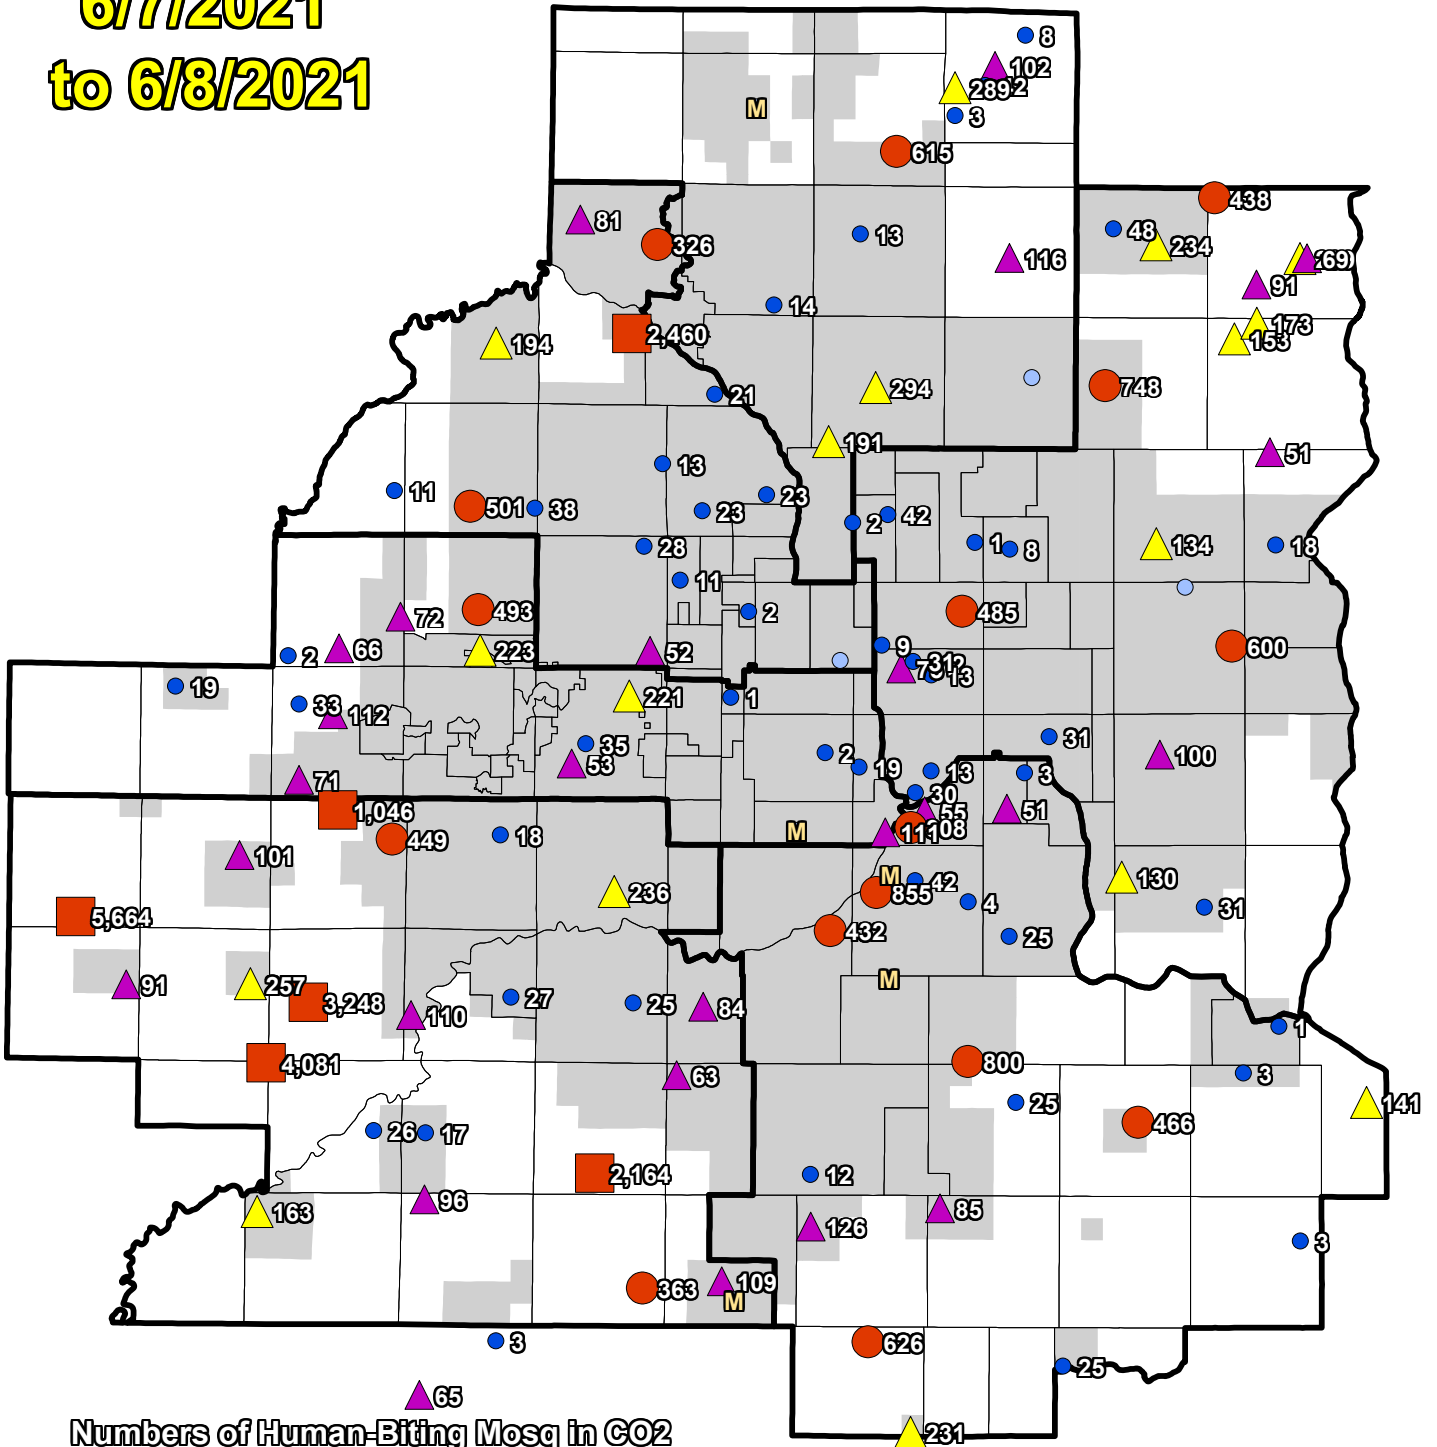

CO2 Trap Human Biting 6/7/2021 to 6/8/2021

Numbers of Human-Biting Mosq in CO2

- 1000+ (6)
- 300-999 (16)
- ▲ 130-299 (18)
- ▲ 50-129 (27)
- 1-49 (51)
- 0 (8)

■ Priority 1 Boundary

M Missing