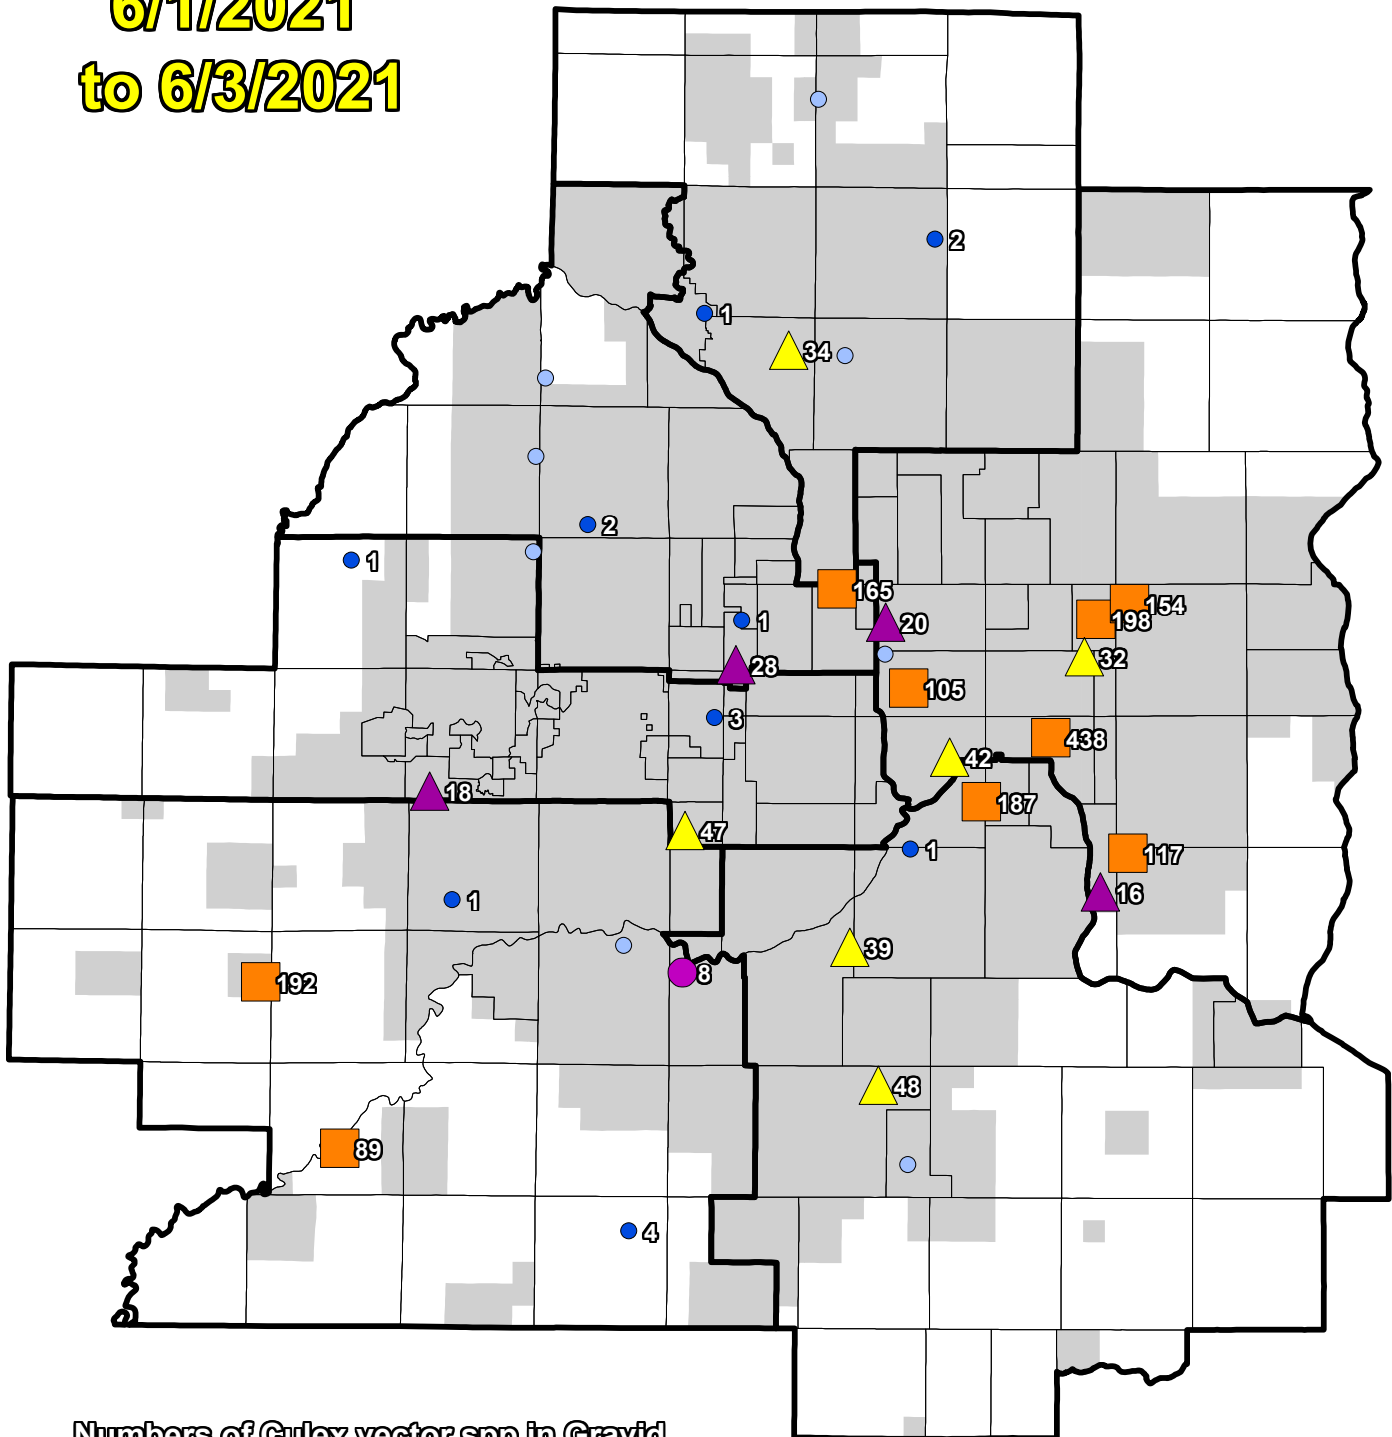

Gravid Trap Culex 4 vectors 6/1/2021 to 6/3/2021

Numbers of Culex vector spp in Gravid

- Orange Square 50+ (9)
- Yellow Triangle 30-49 (6)
- Purple Triangle 10-29 (4)
- Pink Circle 5-9 (1)
- Blue Circle 1-4 (9)
- Light Blue Circle 0 (6)

Grey Box Priority 1 Boundary

M Missing