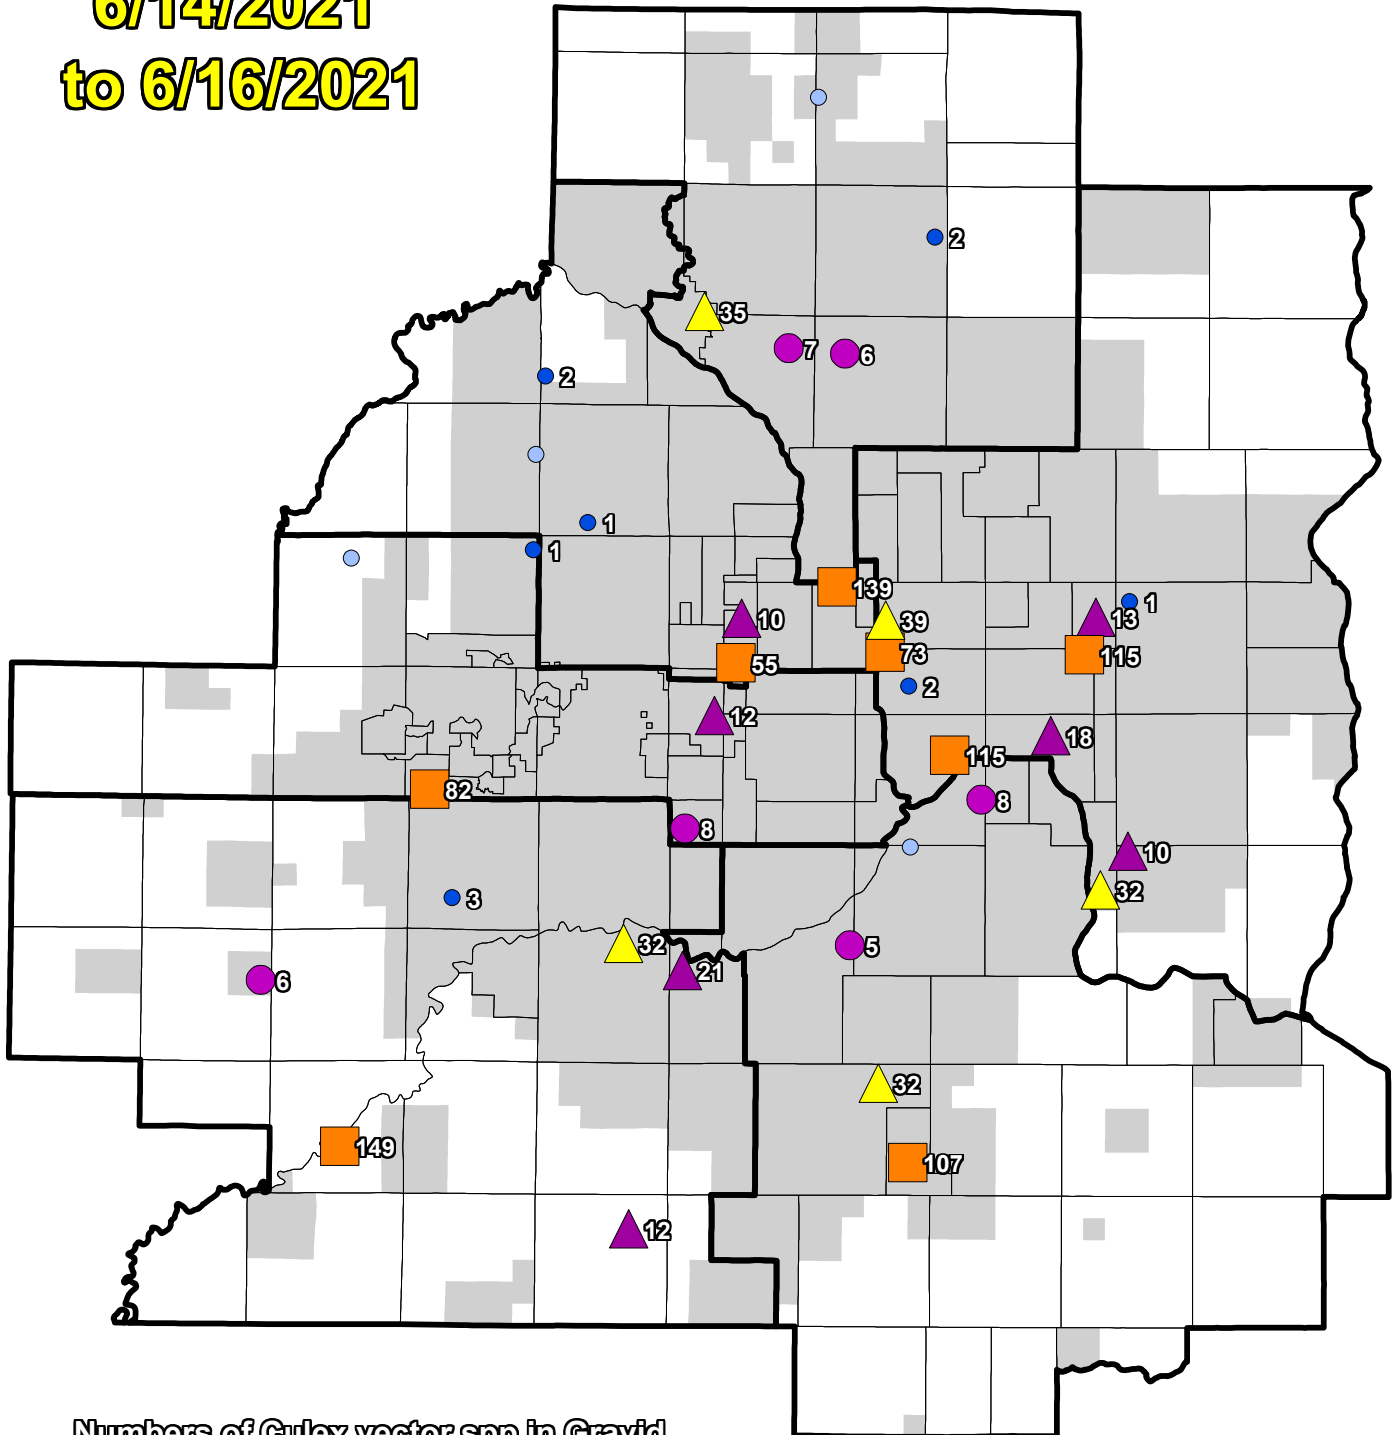

Gravid Trap Culex 4 vectors 6/14/2021 to 6/16/2021

Numbers of Culex vector spp in Gravid

- Orange Square 50+ (8)
- Yellow Triangle 30-49 (5)
- Purple Triangle 10-29 (7)
- Pink Circle 5-9 (6)
- Blue Circle 1-4 (7)
- Light Blue Circle 0 (4)

Grey Box Priority 1 Boundary

M Missing