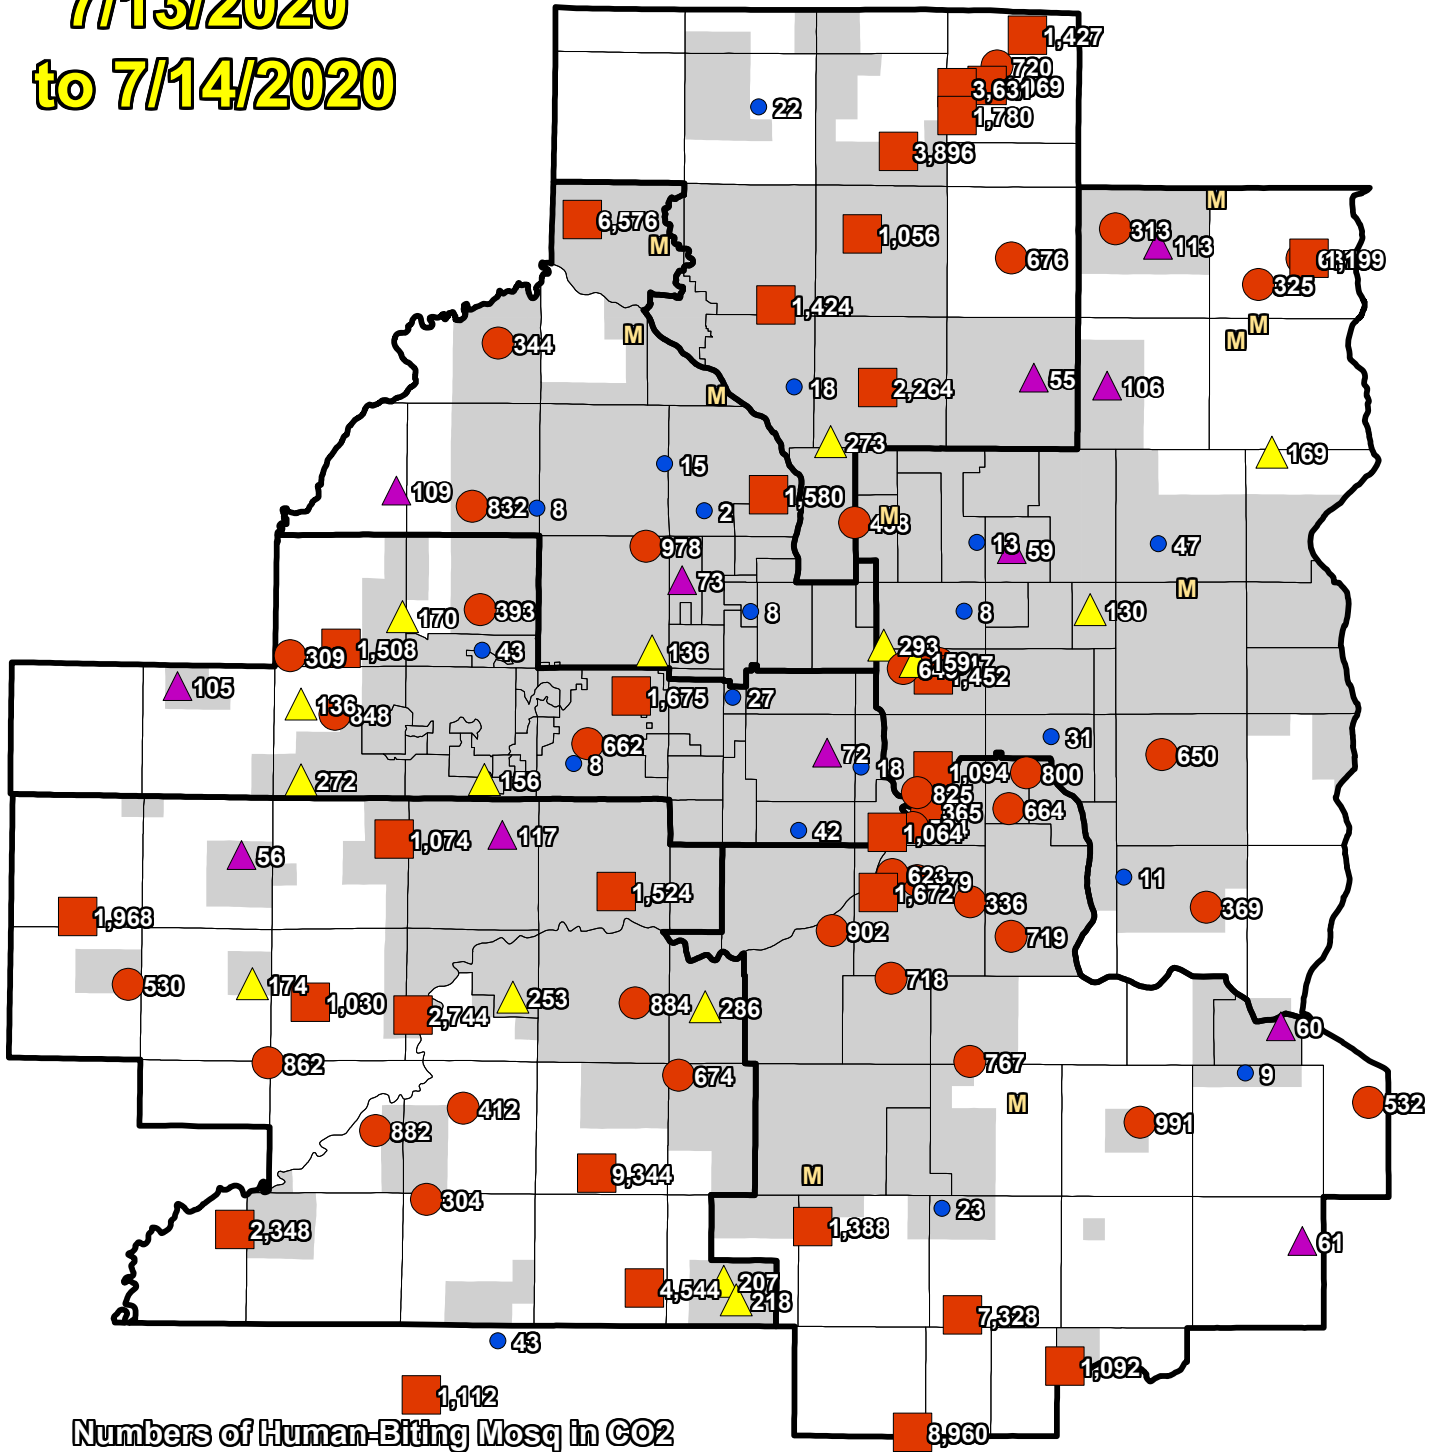

# CO2 Trap Human Biting 7/13/2020 to 7/14/2020

Numbers of Human-Biting Mosq in CO2

- 1000+ (30)
- 300-999 (39)
- ▲ 130-299 (15)
- ▲ 50-129 (12)
- 1-49 (19)
- 0 (10)

■ Priority 1 Boundary

M Missing