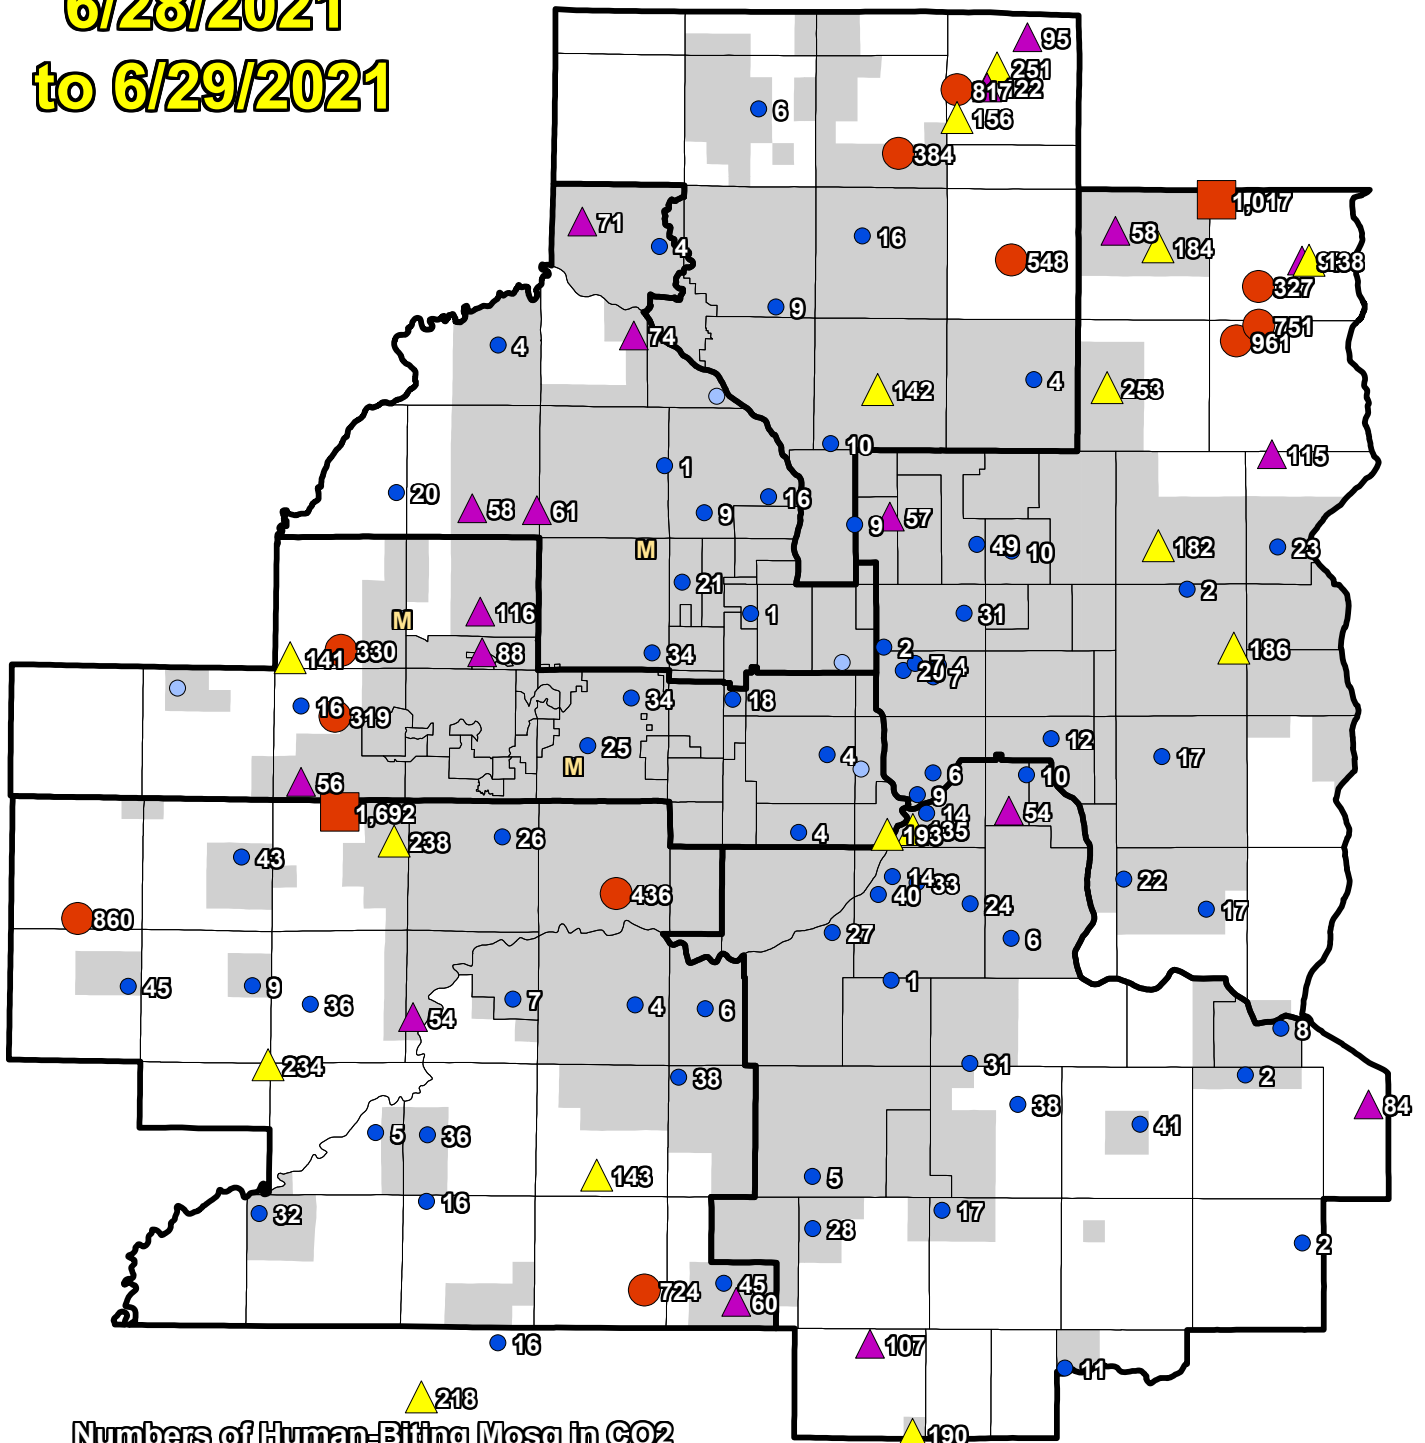

CO2 Trap Human Biting 6/28/2021 to 6/29/2021

Numbers of Human-Biting Mosq in CO2

- 1000+ (2)
- 300-999 (11)
- ▲ 130-299 (16)
- ▲ 50-129 (18)
- 1-49 (72)
- 0 (7)

■ Priority 1 Boundary

M Missing