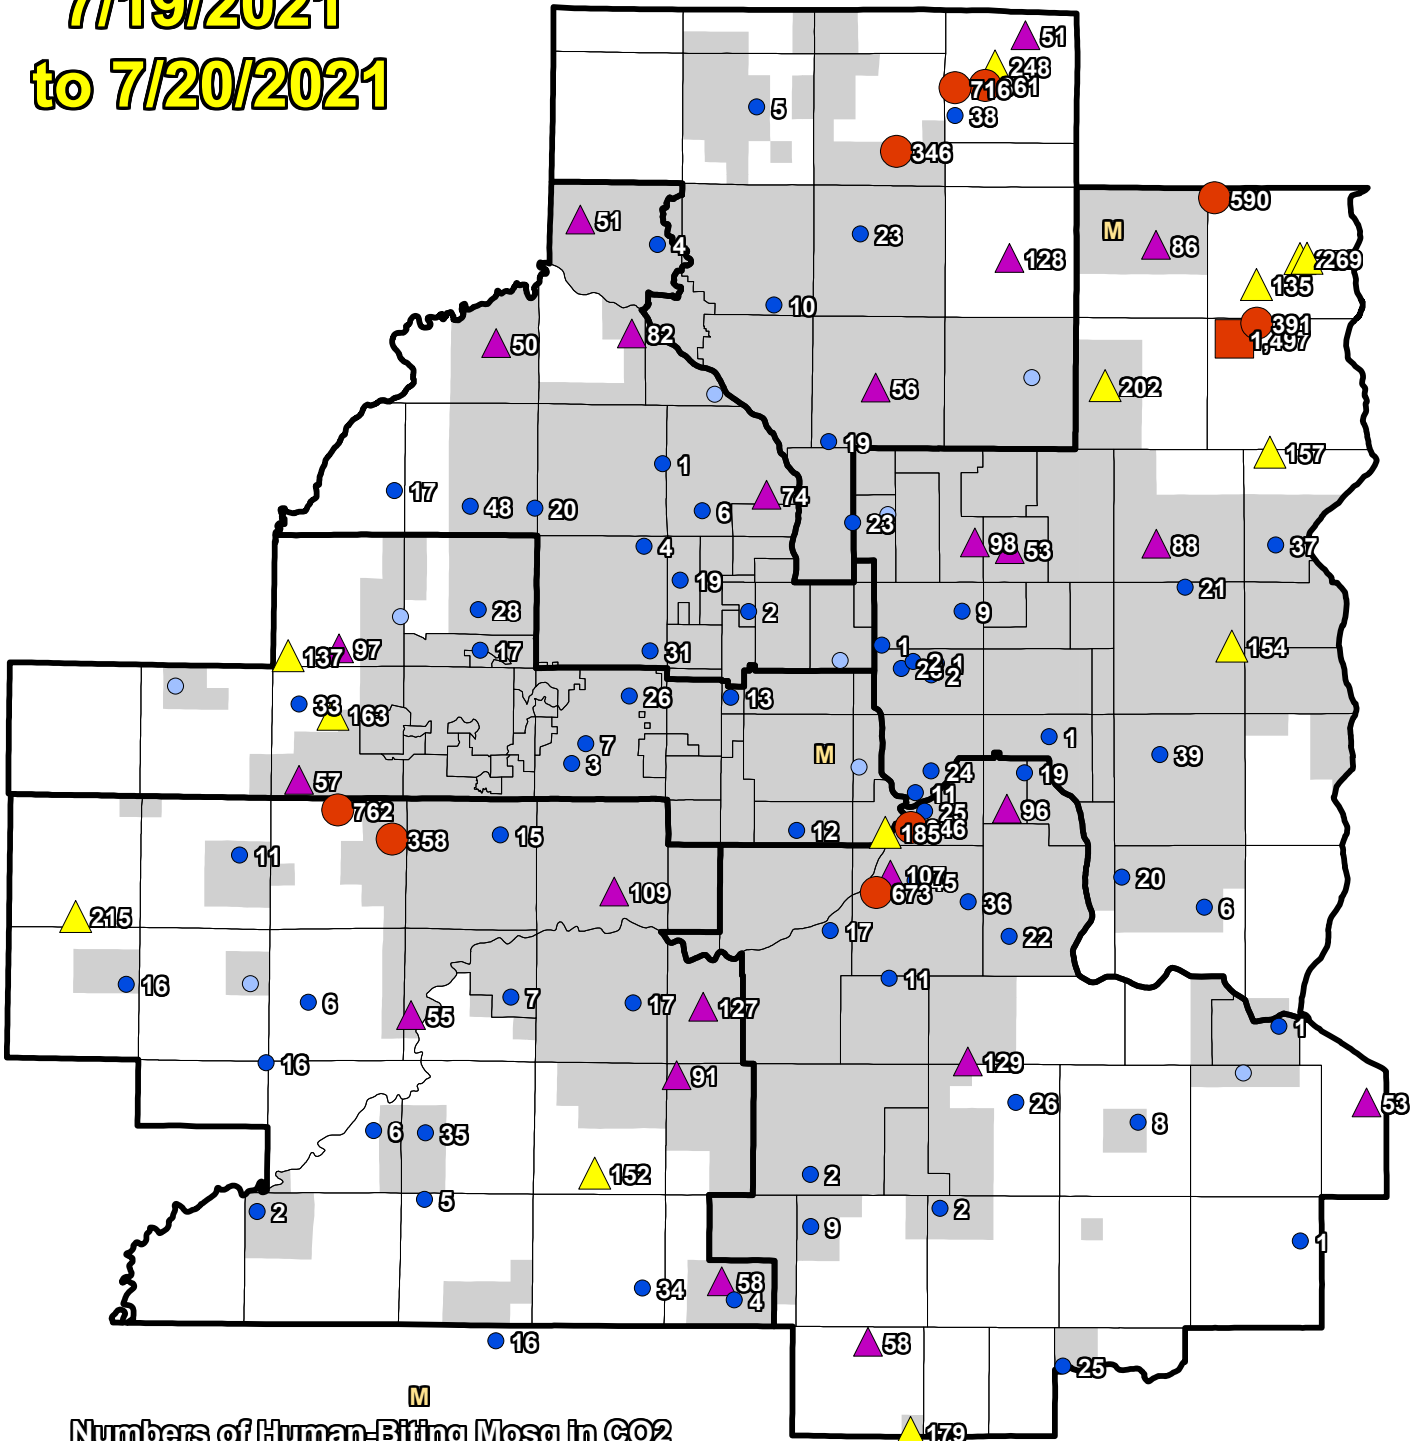

CO2 Trap Human Biting 7/19/2021 to 7/20/2021

Numbers of Human-Biting Mosq in CO2

- 1000+ (1)
- 300-999 (9)
- ▲ 130-299 (13)
- ▲ 50-129 (23)
- 1-49 (68)
- 0 (12)

■ Priority 1 Boundary

M Missing