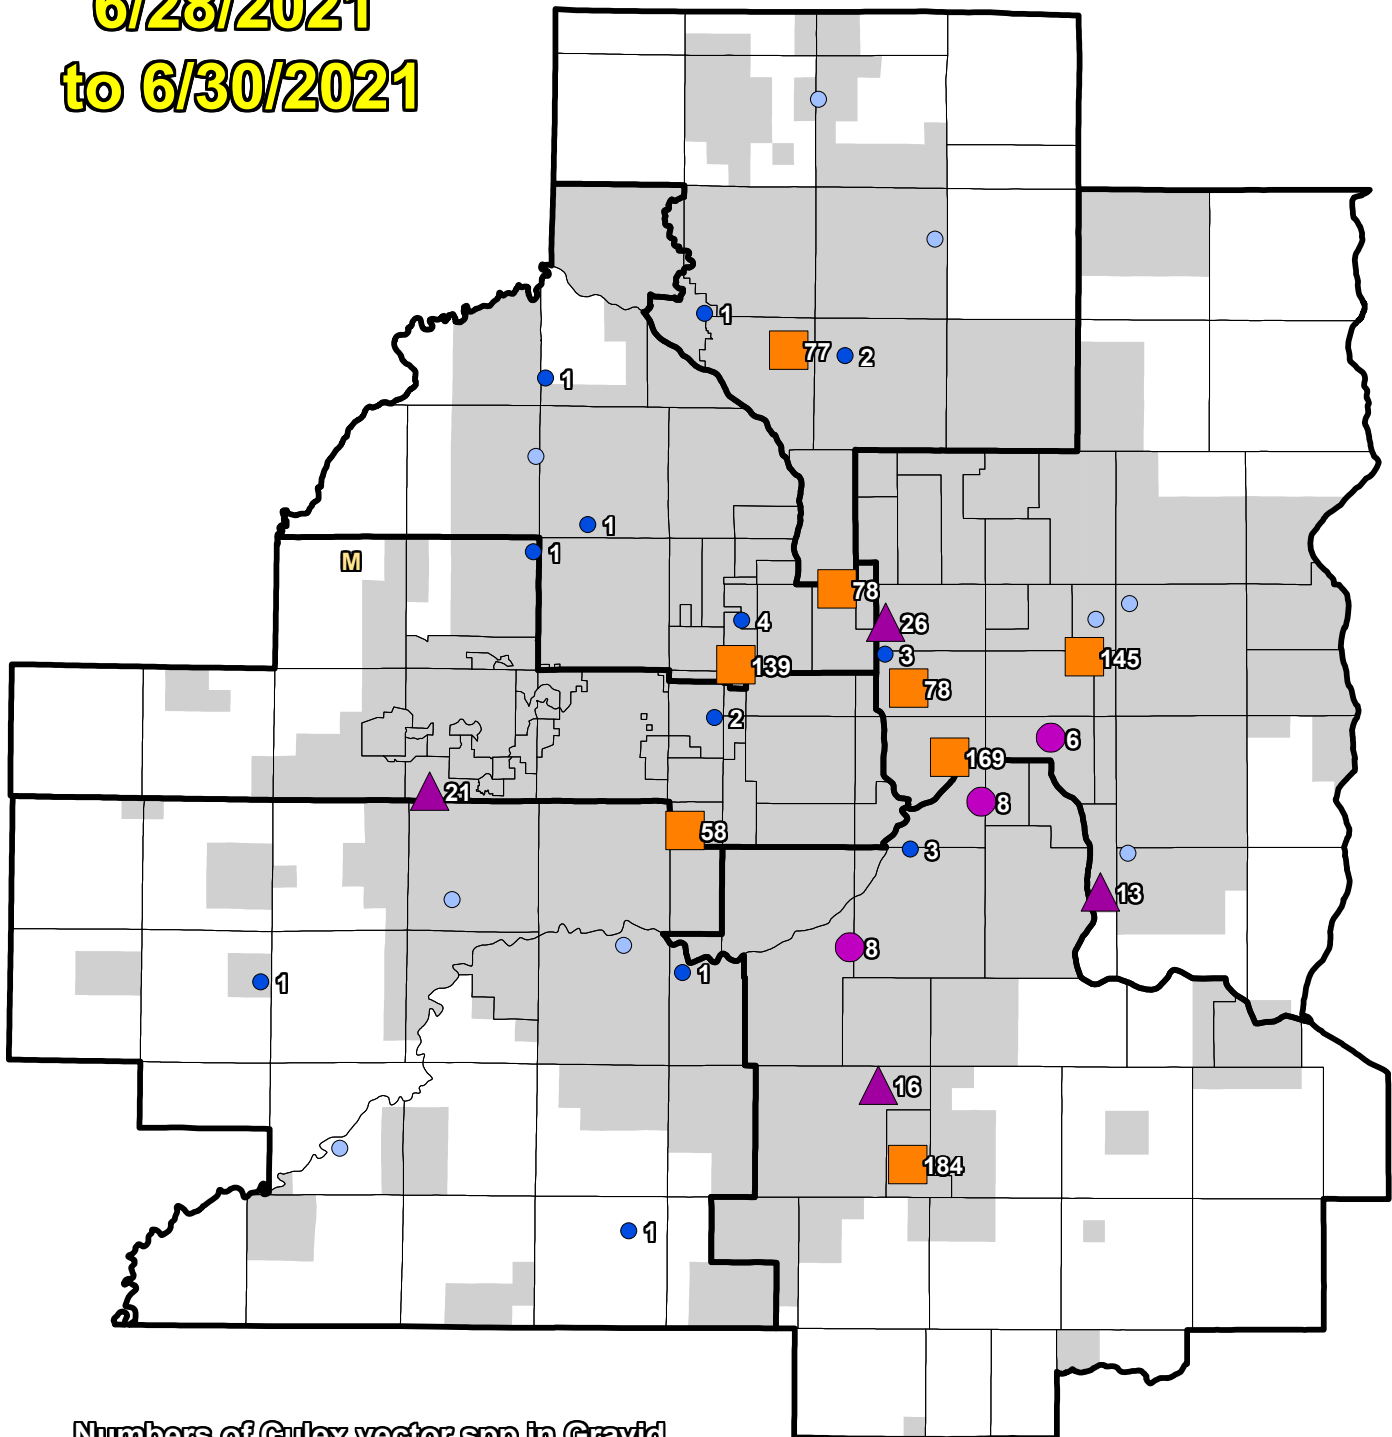

Gravid Trap Culex 4 vectors 6/28/2021 to 6/30/2021

Numbers of Culex vector spp in Gravid

- Orange Square 50+ (3)
- Yellow Triangle 30-49 (0)
- Purple Triangle 10-29 (4)
- Pink Circle 5-9 (3)
- Blue Circle 1-4 (12)
- Light Blue Circle 0 (10)

Grey Square Priority 1 Boundary

M Missing