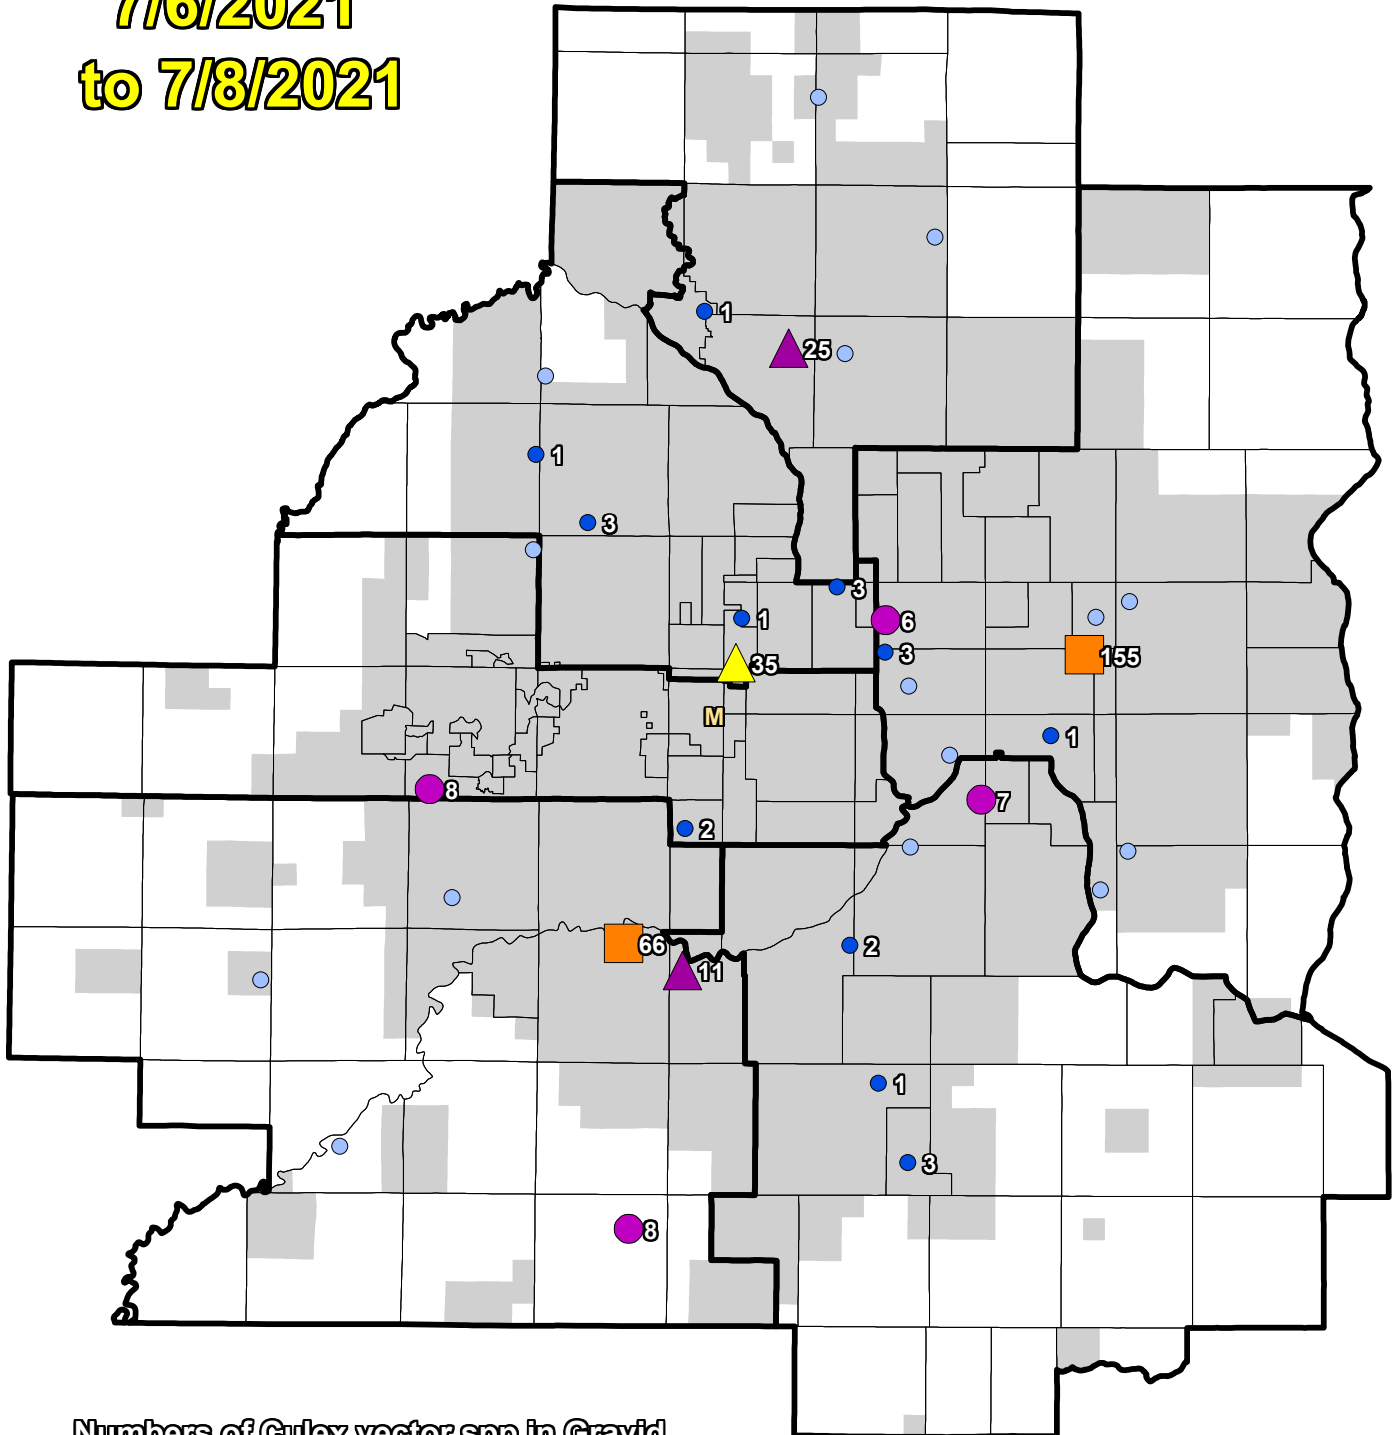

# Gravid Trap Culex 4 vectors 7/6/2021 to 7/8/2021

Numbers of Culex vector spp in Gravid

- Orange Square 50+ (2)
- Yellow Triangle 30-49 (1)
- Purple Triangle 10-29 (2)
- Pink Circle 5-9 (4)
- Blue Circle 1-4 (11)
- Light Blue Circle 0 (16)

Grey Area Priority 1 Boundary

Yellow 'M' Missing