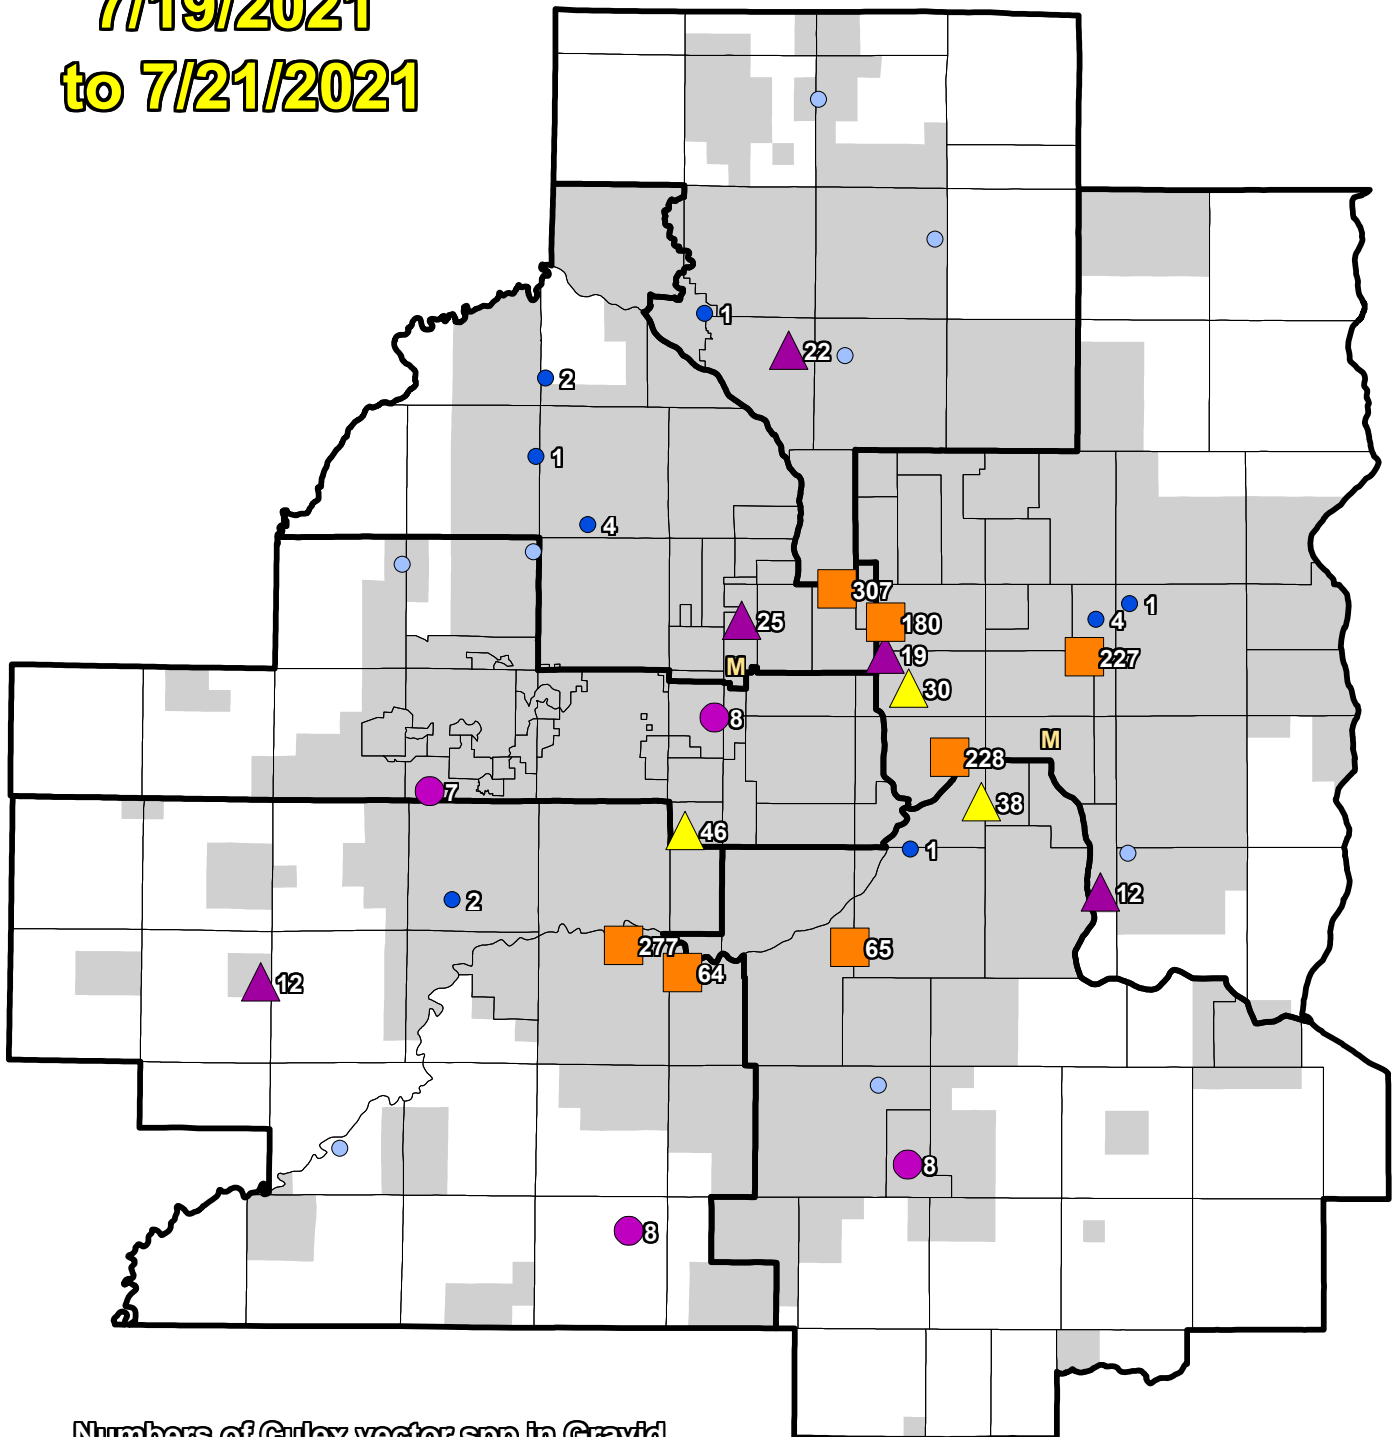

Gravid Trap Culex 4 vectors 7/19/2021 to 7/21/2021

Numbers of Culex vector spp in Gravid

- Orange square 50+ (7)
- Yellow triangle 30-49 (3)
- Purple triangle 10-29 (5)
- Pink circle 5-9 (4)
- Blue circle 1-4 (8)
- Light blue circle 0 (10)

Grey square Priority 1 Boundary

M Missing