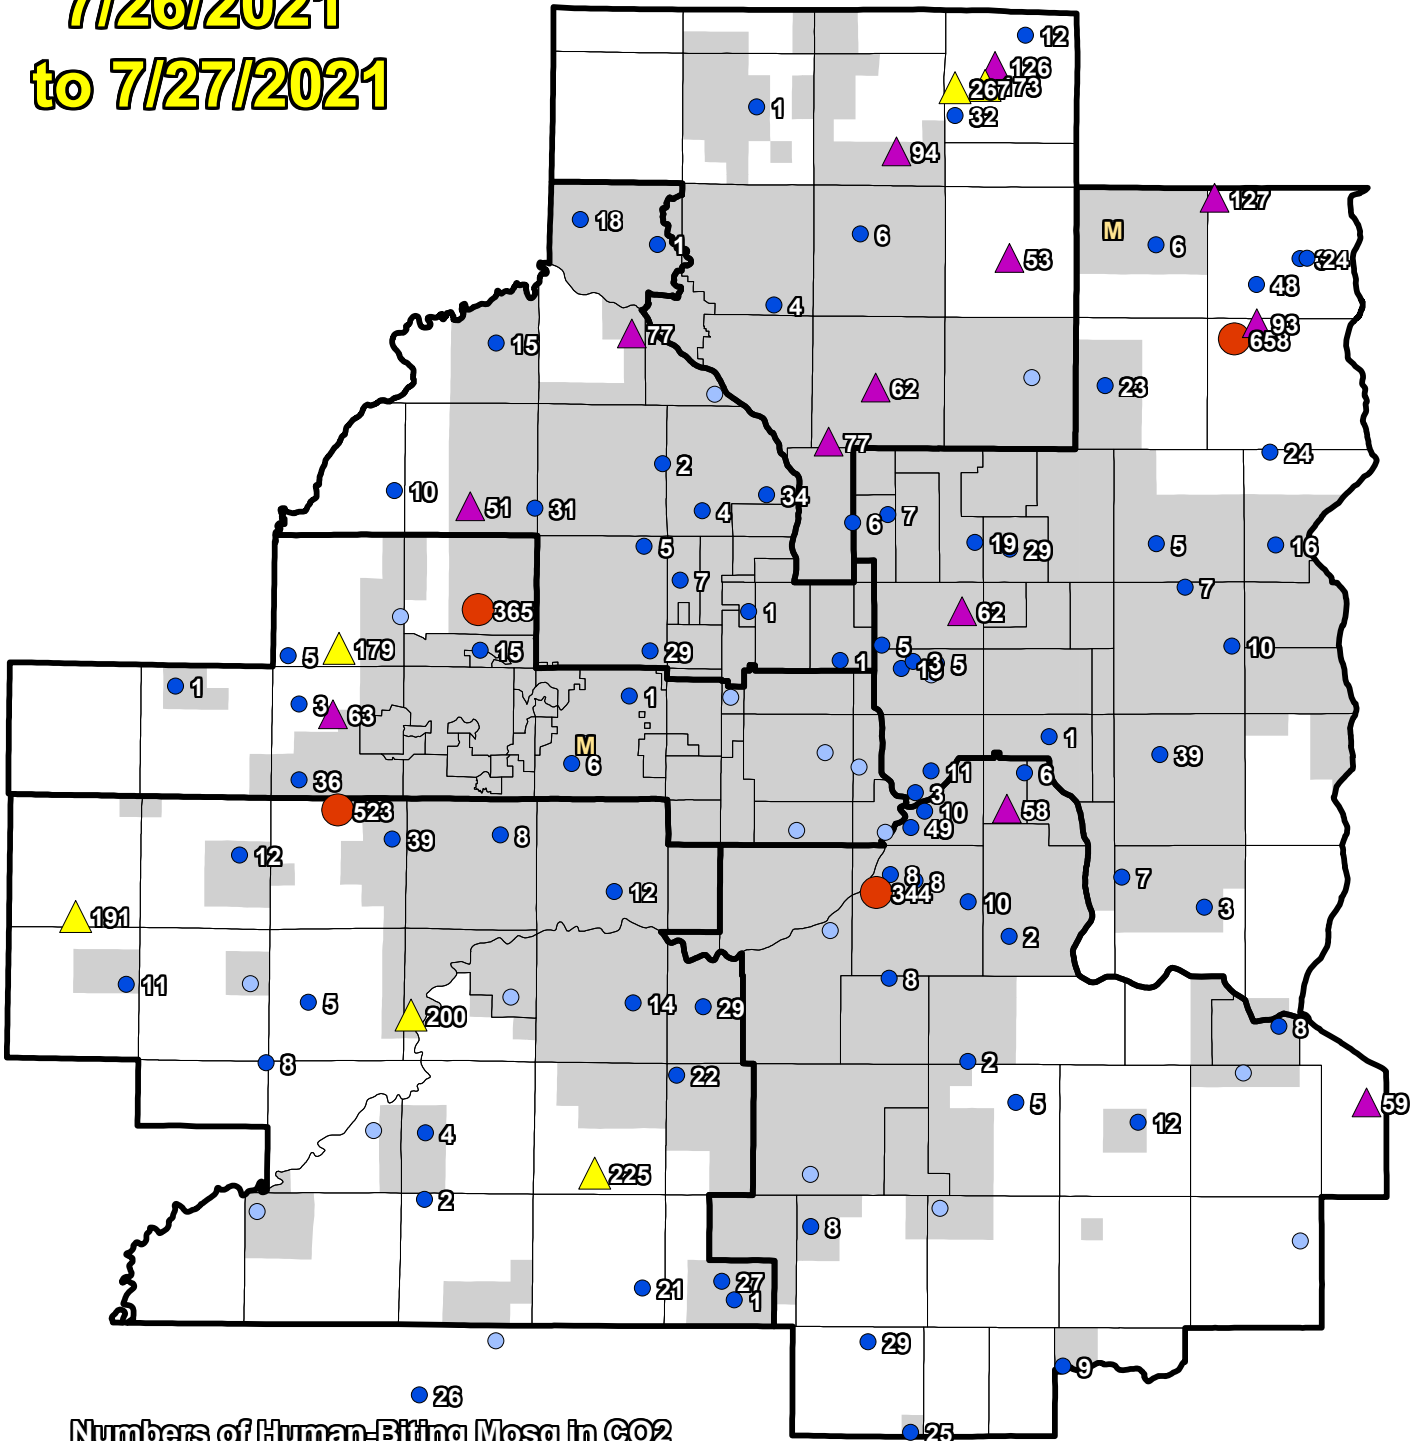

CO2 Trap Human Biting 7/26/2021 to 7/27/2021

Numbers of Human-Biting Mosq in CO2

- 1000+ (0)
- 300-999 (4)
- ▲ 130-299 (6)
- ▲ 50-129 (13)
- 1-49 (82)
- 0 (21)

■ Priority 1 Boundary

M Missing