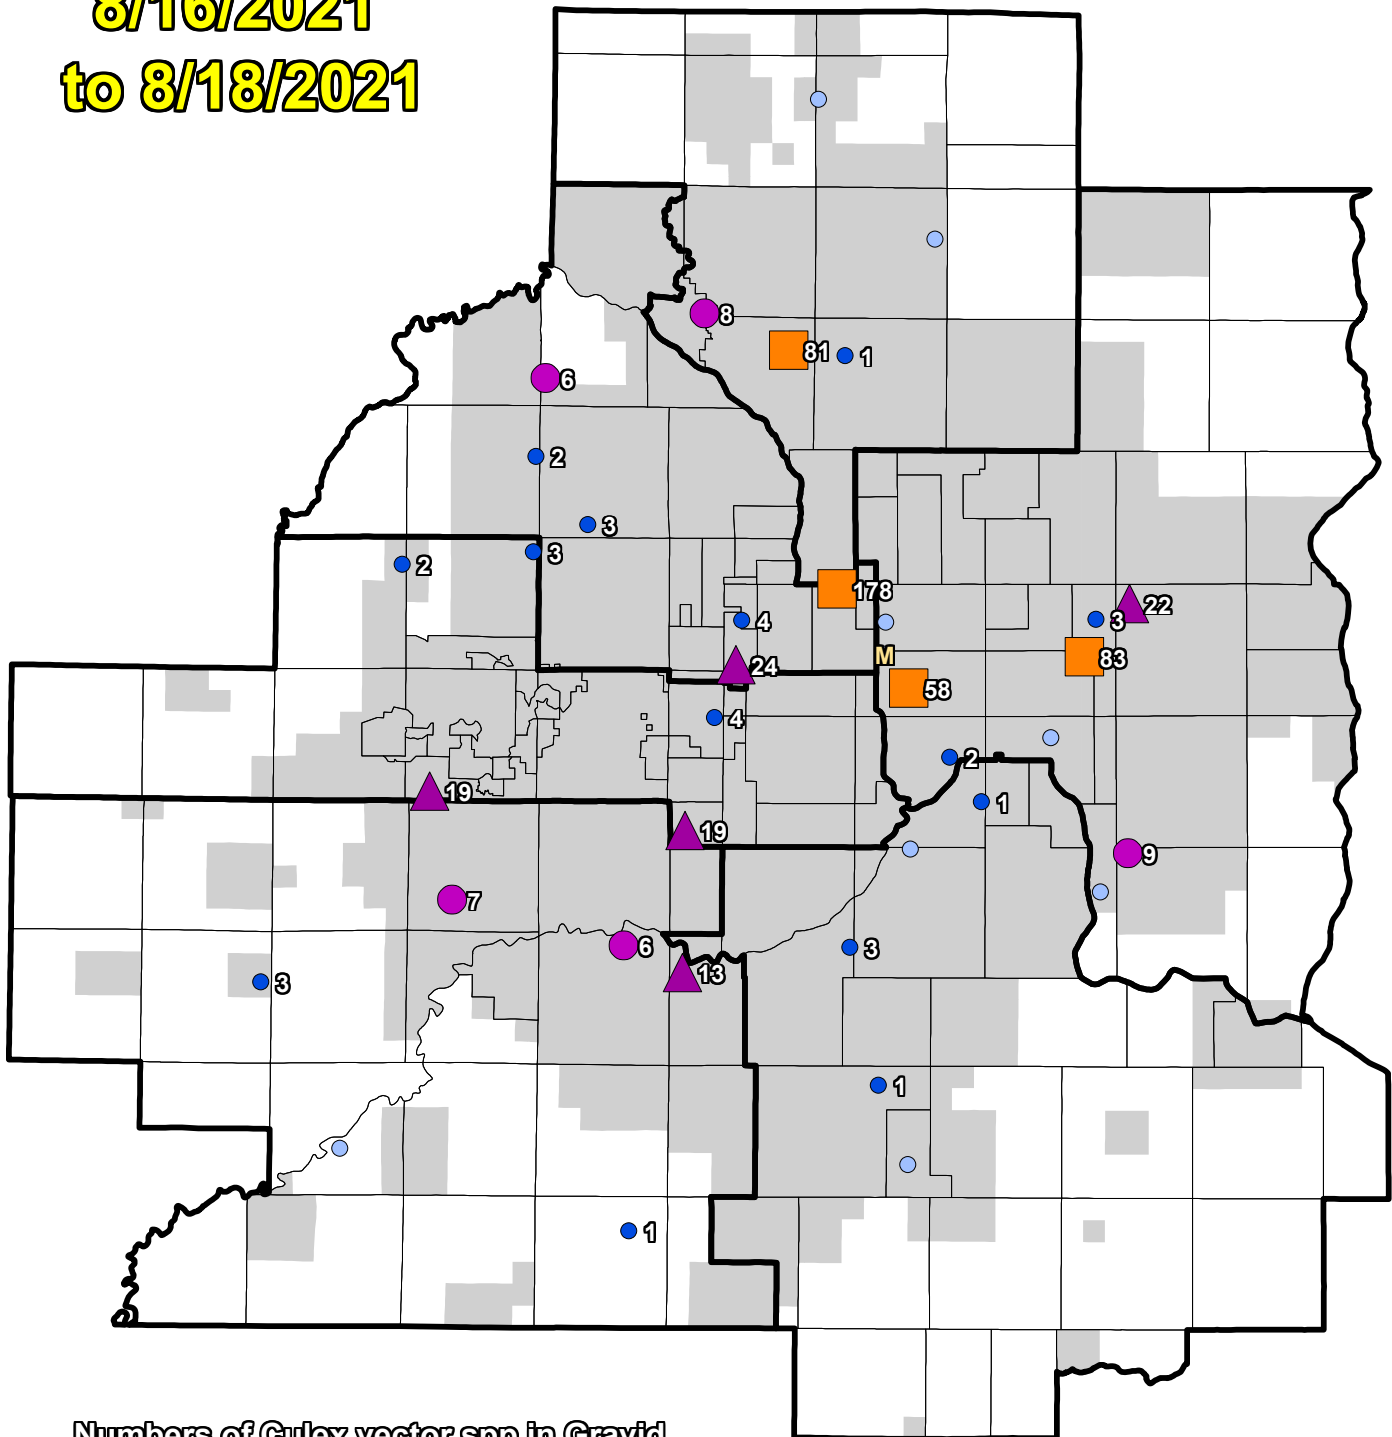

Gravid Trap Culex 4 vectors 8/16/2021 to 8/18/2021

Numbers of Culex vector spp in Gravid

- Orange Square 50+ (4)
- Yellow Triangle 30-49 (0)
- Purple Triangle 10-29 (5)
- Pink Circle 5-9 (5)
- Blue Circle 1-4 (14)
- Light Blue Circle 0 (9)

Grey Square Priority 1 Boundary

Yellow M Missing