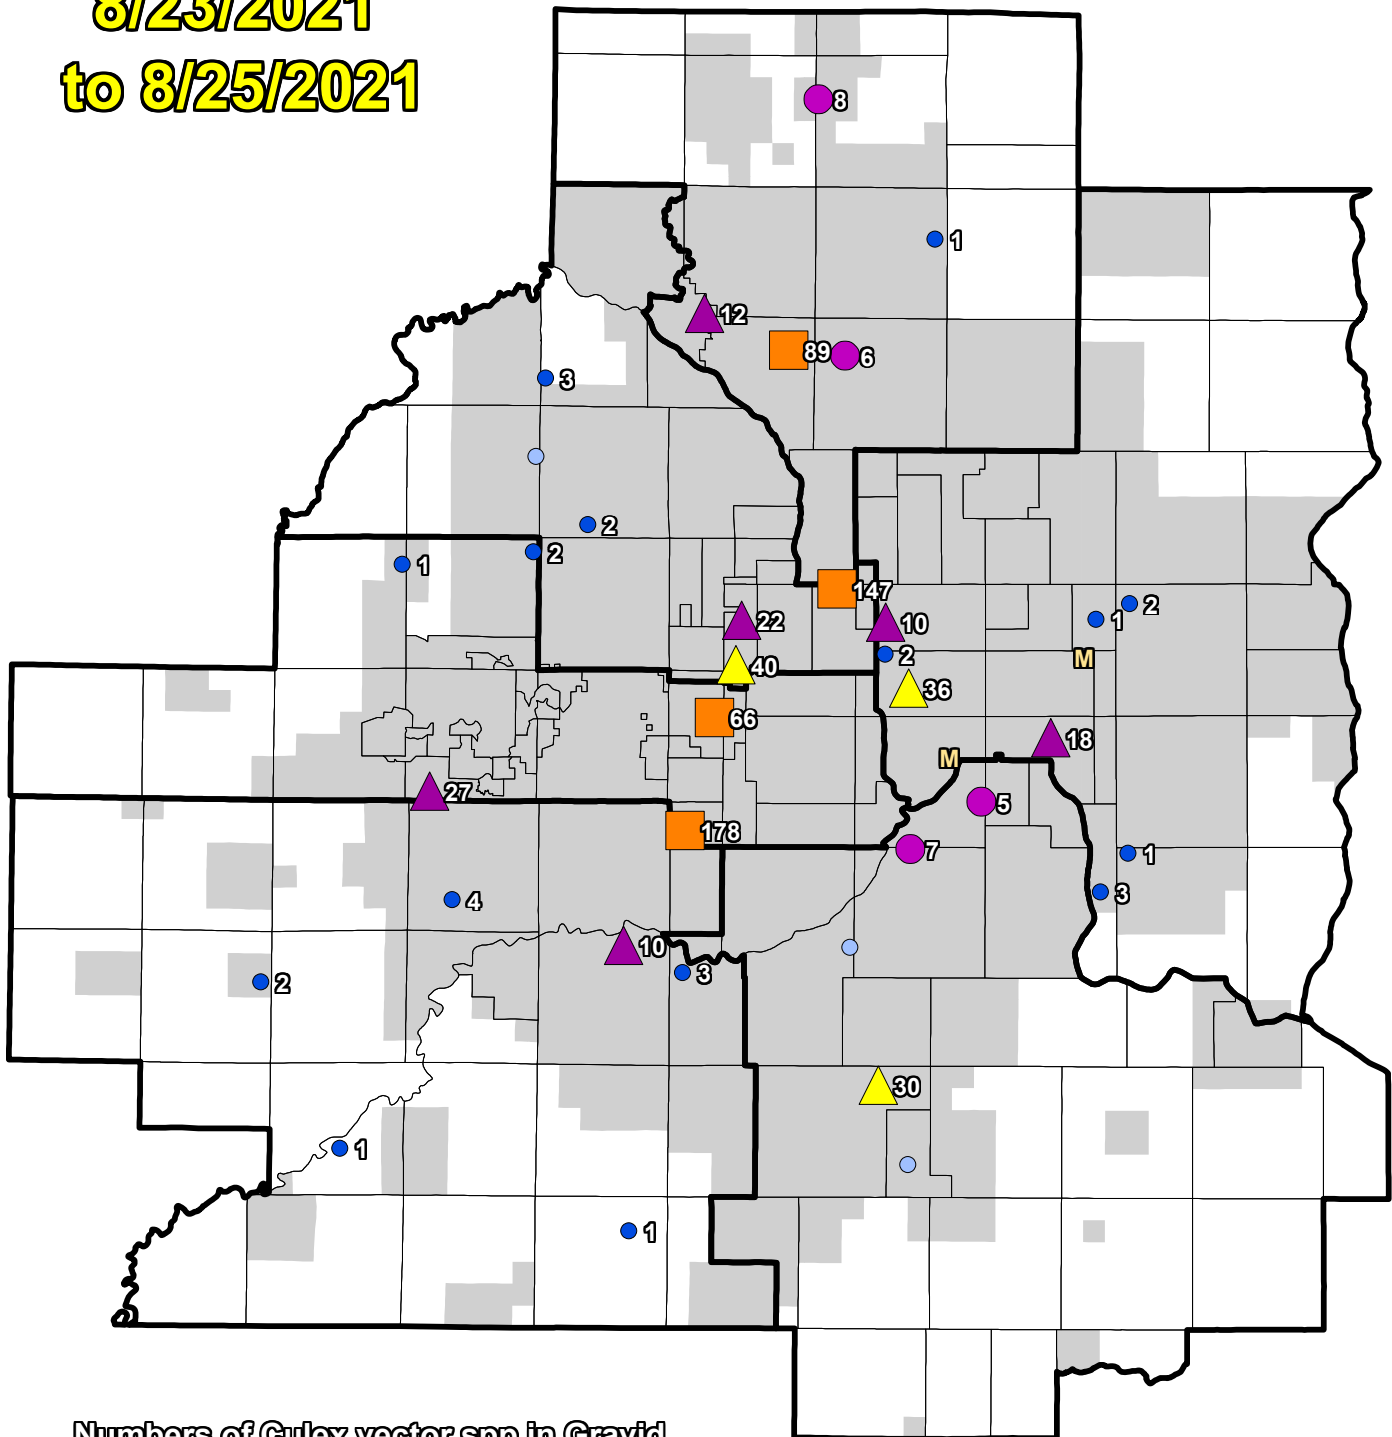

Gravid Trap Culex 4 vectors 8/23/2021 to 8/25/2021

Numbers of Culex vector spp in Gravid

- Orange Square 50+ (4)
- Yellow Triangle 30-49 (3)
- Purple Triangle 10-29 (5)
- Purple Circle 5-9 (4)
- Blue Circle 1-4 (15)
- Light Blue Circle 0 (5)

Grey Box Priority 1 Boundary

M Missing