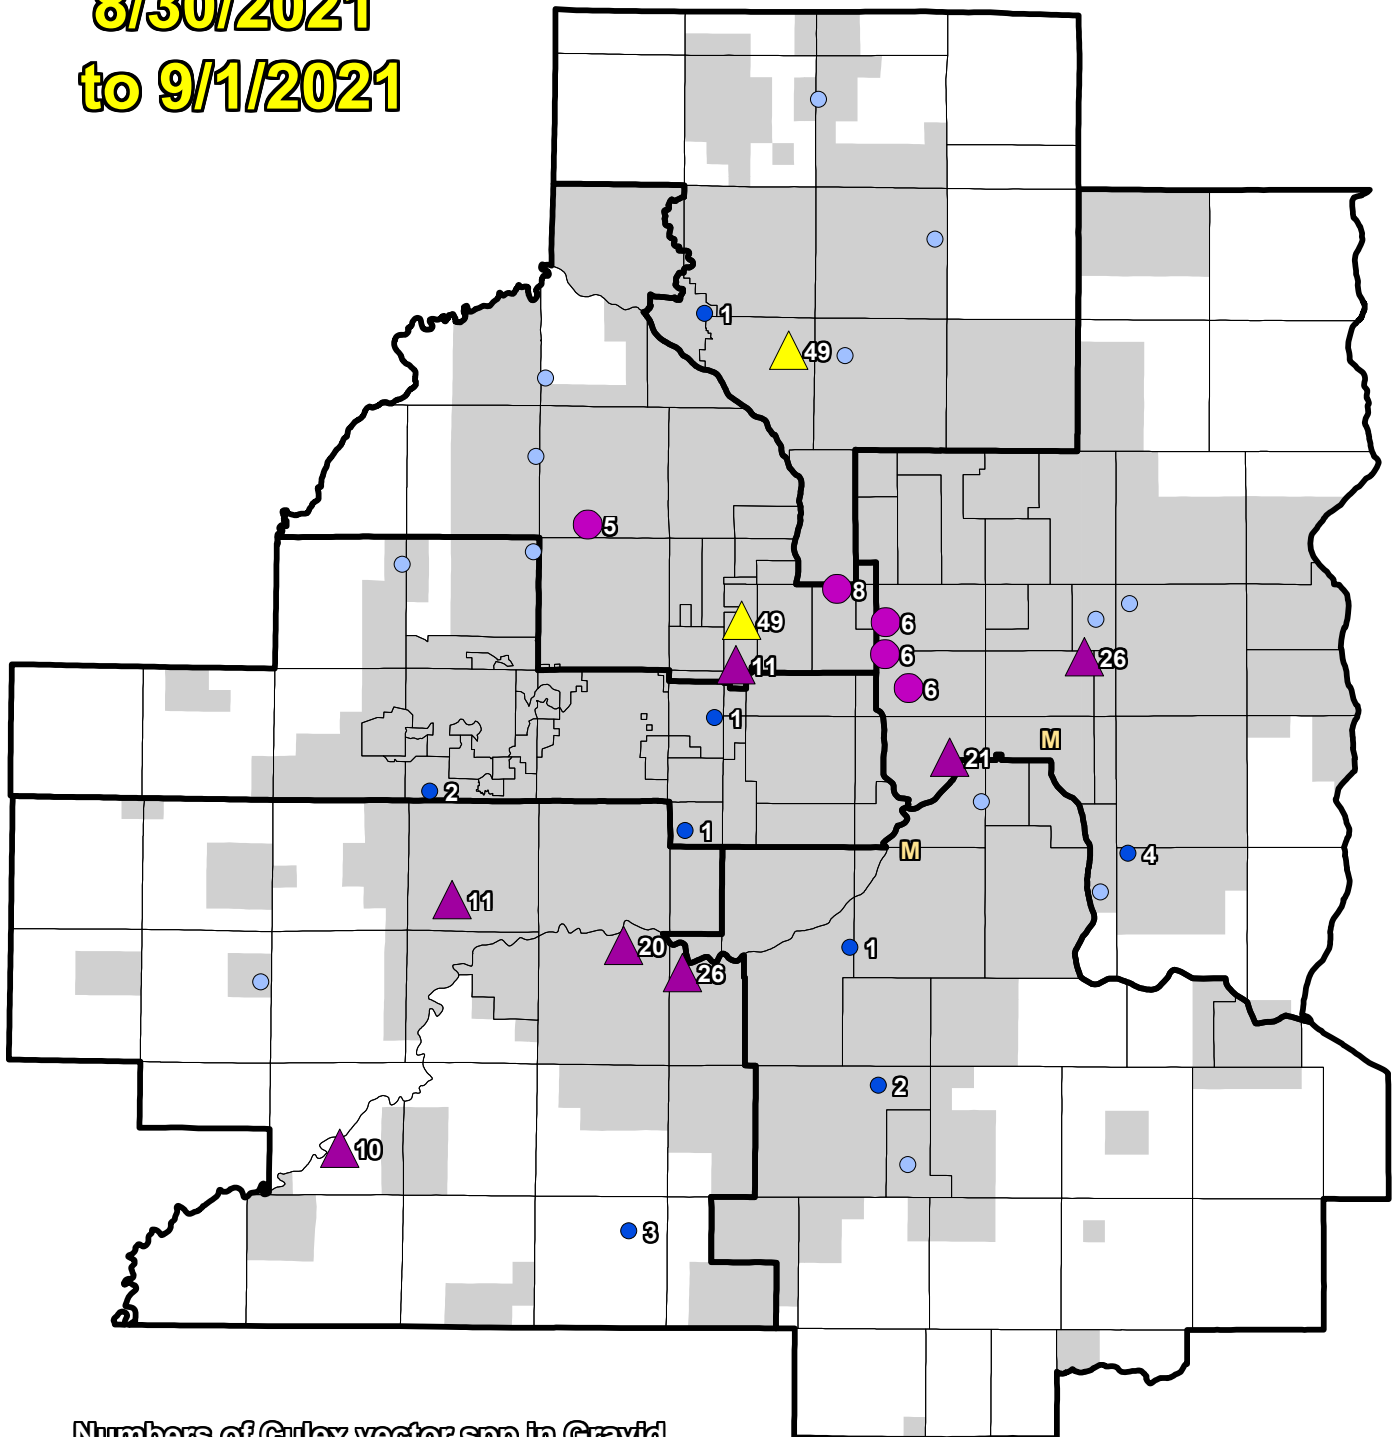

# Gravid Trap Culex 4 vectors 8/30/2021 to 9/1/2021

Numbers of Culex vector spp in Gravid

- Orange square 50+ (0)
- Yellow triangle 30-49 (2)
- Purple triangle 10-29 (7)
- Pink circle 5-9 (5)
- Blue circle 1-4 (8)
- Light blue circle 0 (15)

Grey square Priority 1 Boundary

M Missing