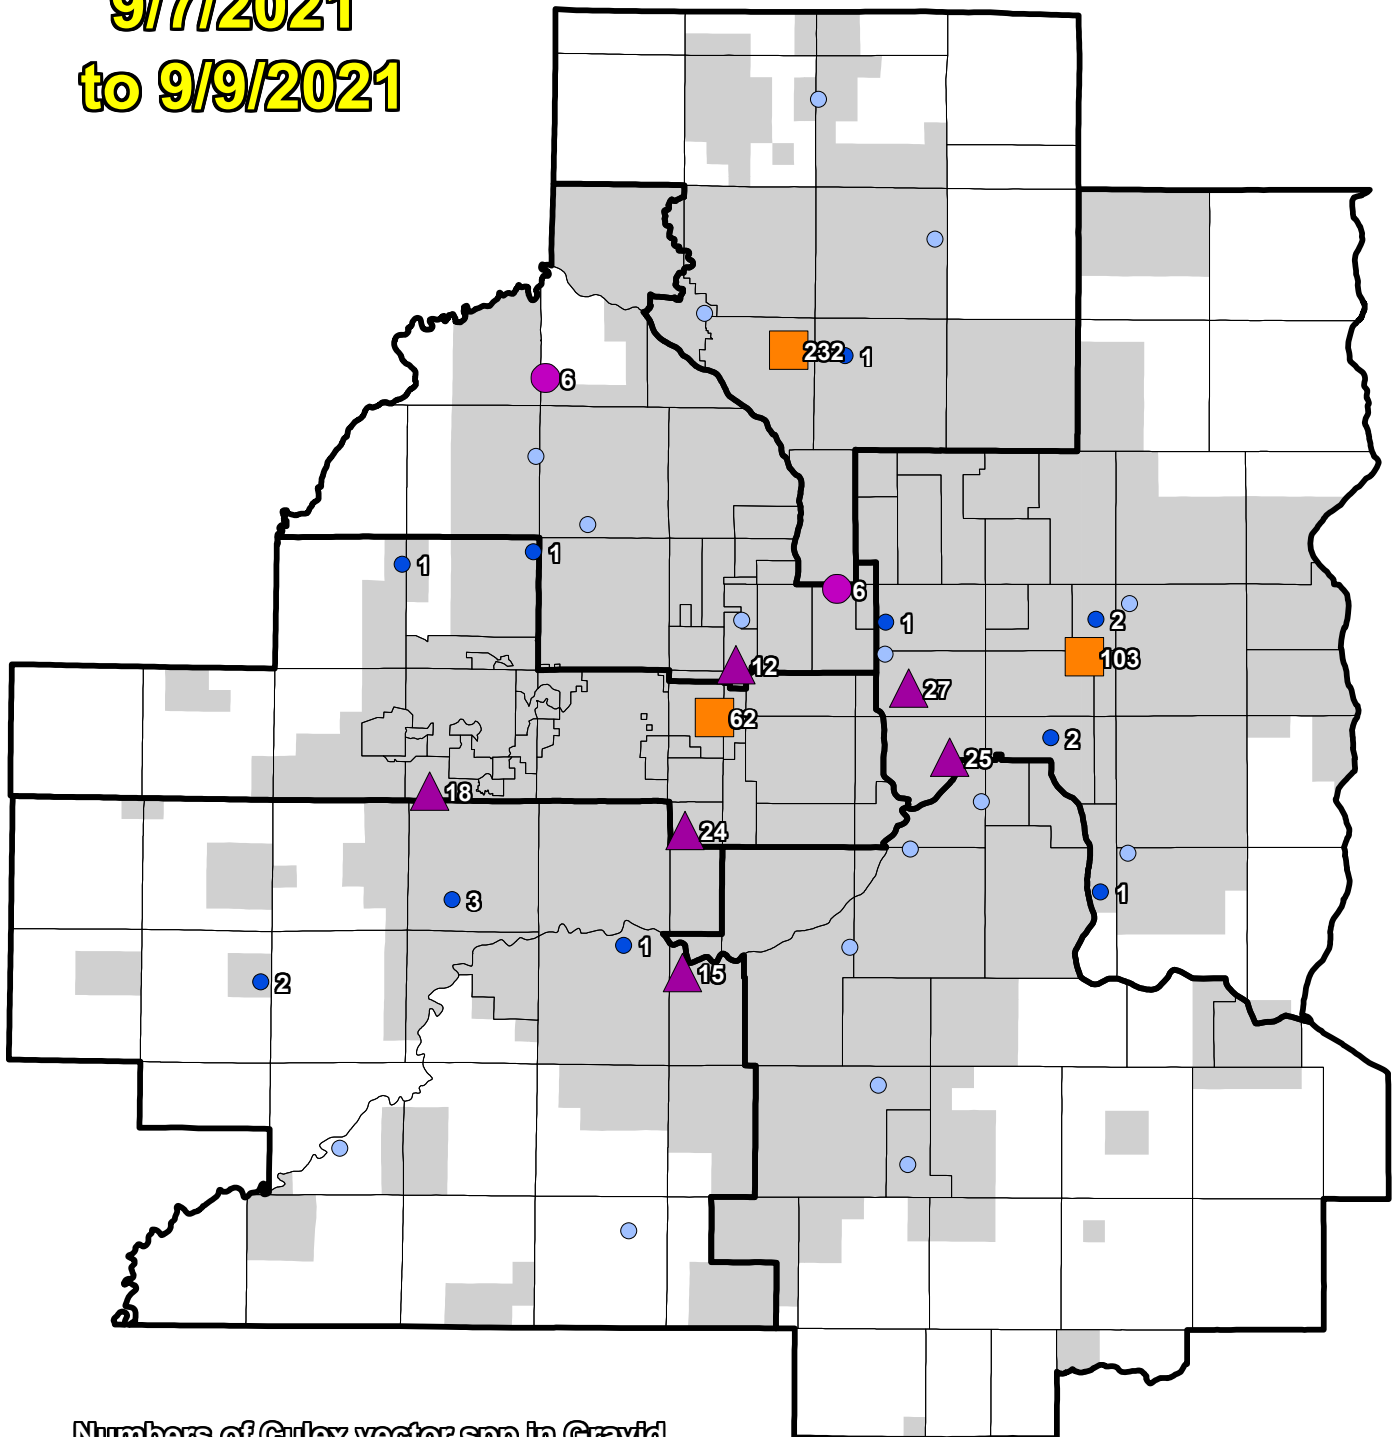

Gravid Trap Culex 4 vectors 9/7/2021 to 9/9/2021

Numbers of Culex vector spp in Gravid

- Orange Square 50+ (3)
- Yellow Triangle 30-49 (0)
- Purple Triangle 10-29 (3)
- Pink Circle 5-9 (2)
- Blue Circle 1-4 (10)
- Light Blue Circle 0 (16)

Grey Square Priority 1 Boundary

M Missing