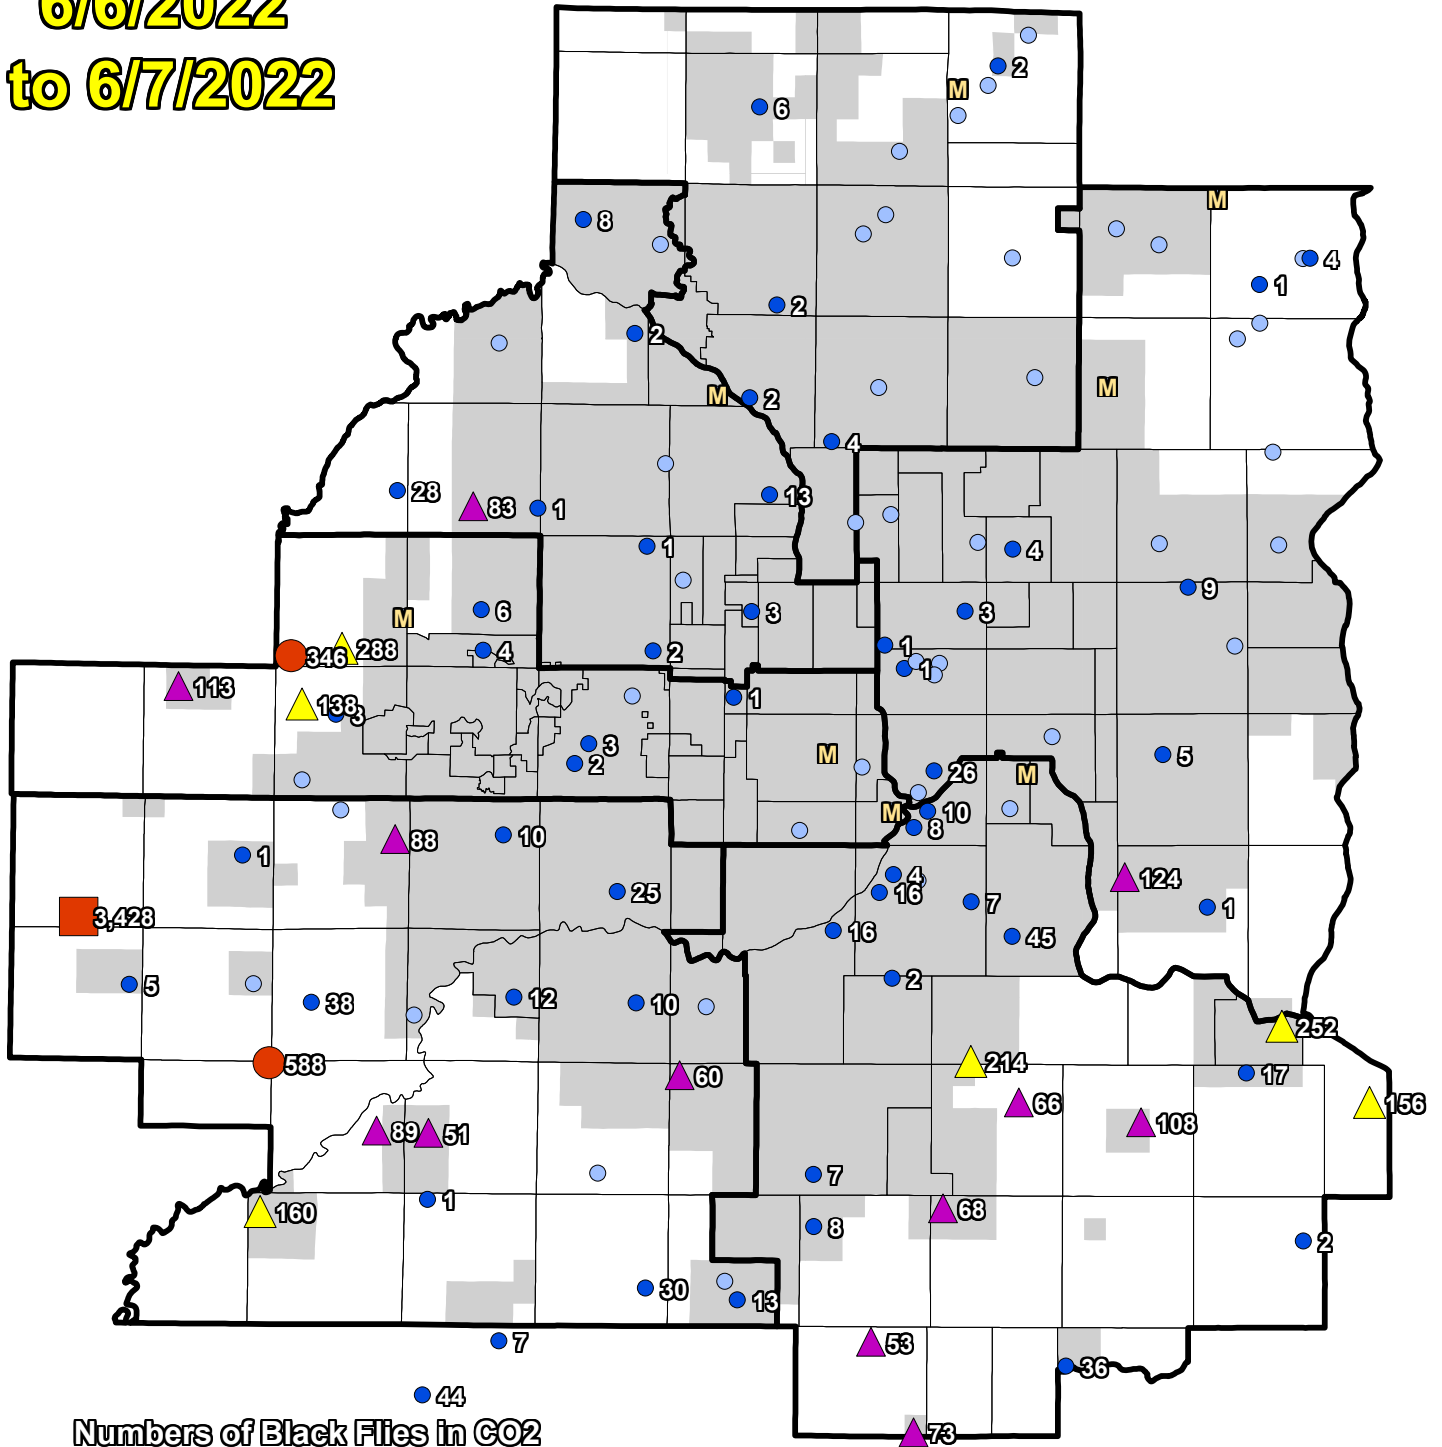

# CO2 Trap Black Fly 6/6/2022 to 6/7/2022

Numbers of Black Flies in CO2

- 1000+ (1)
- 300-999 (2)
- ▲ 130-299 (7)
- ▲ 50-129 (12)
- 1-49 (54)
- 0 (50)

Priority 1 Boundary

M Missing