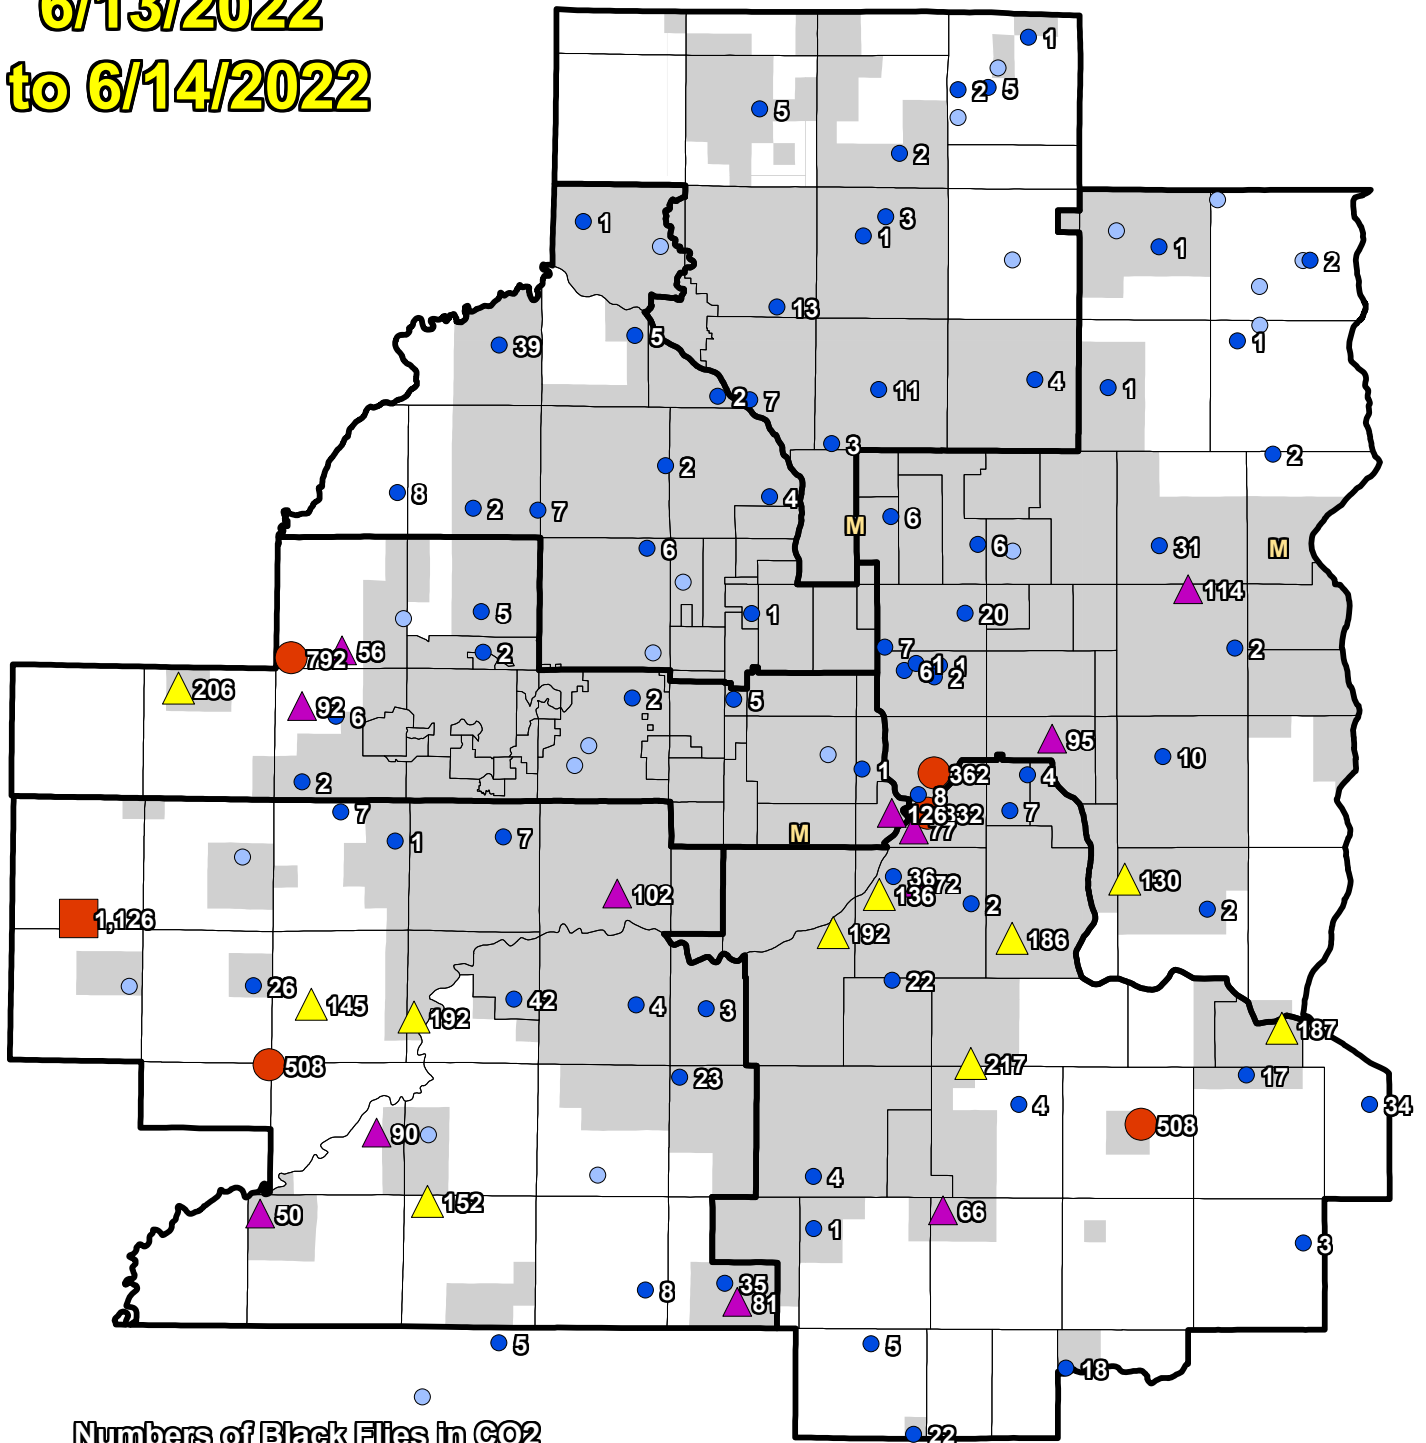

CO2 Trap Black Fly 6/13/2022 to 6/14/2022

Numbers of Black Flies in CO2

- 1000+ (1)
- 300-999 (5)
- ▲ 130-299 (10)
- ▲ 50-129 (12)
- 1-49 (74)
- 0 (24)

Priority 1 Boundary

M Missing