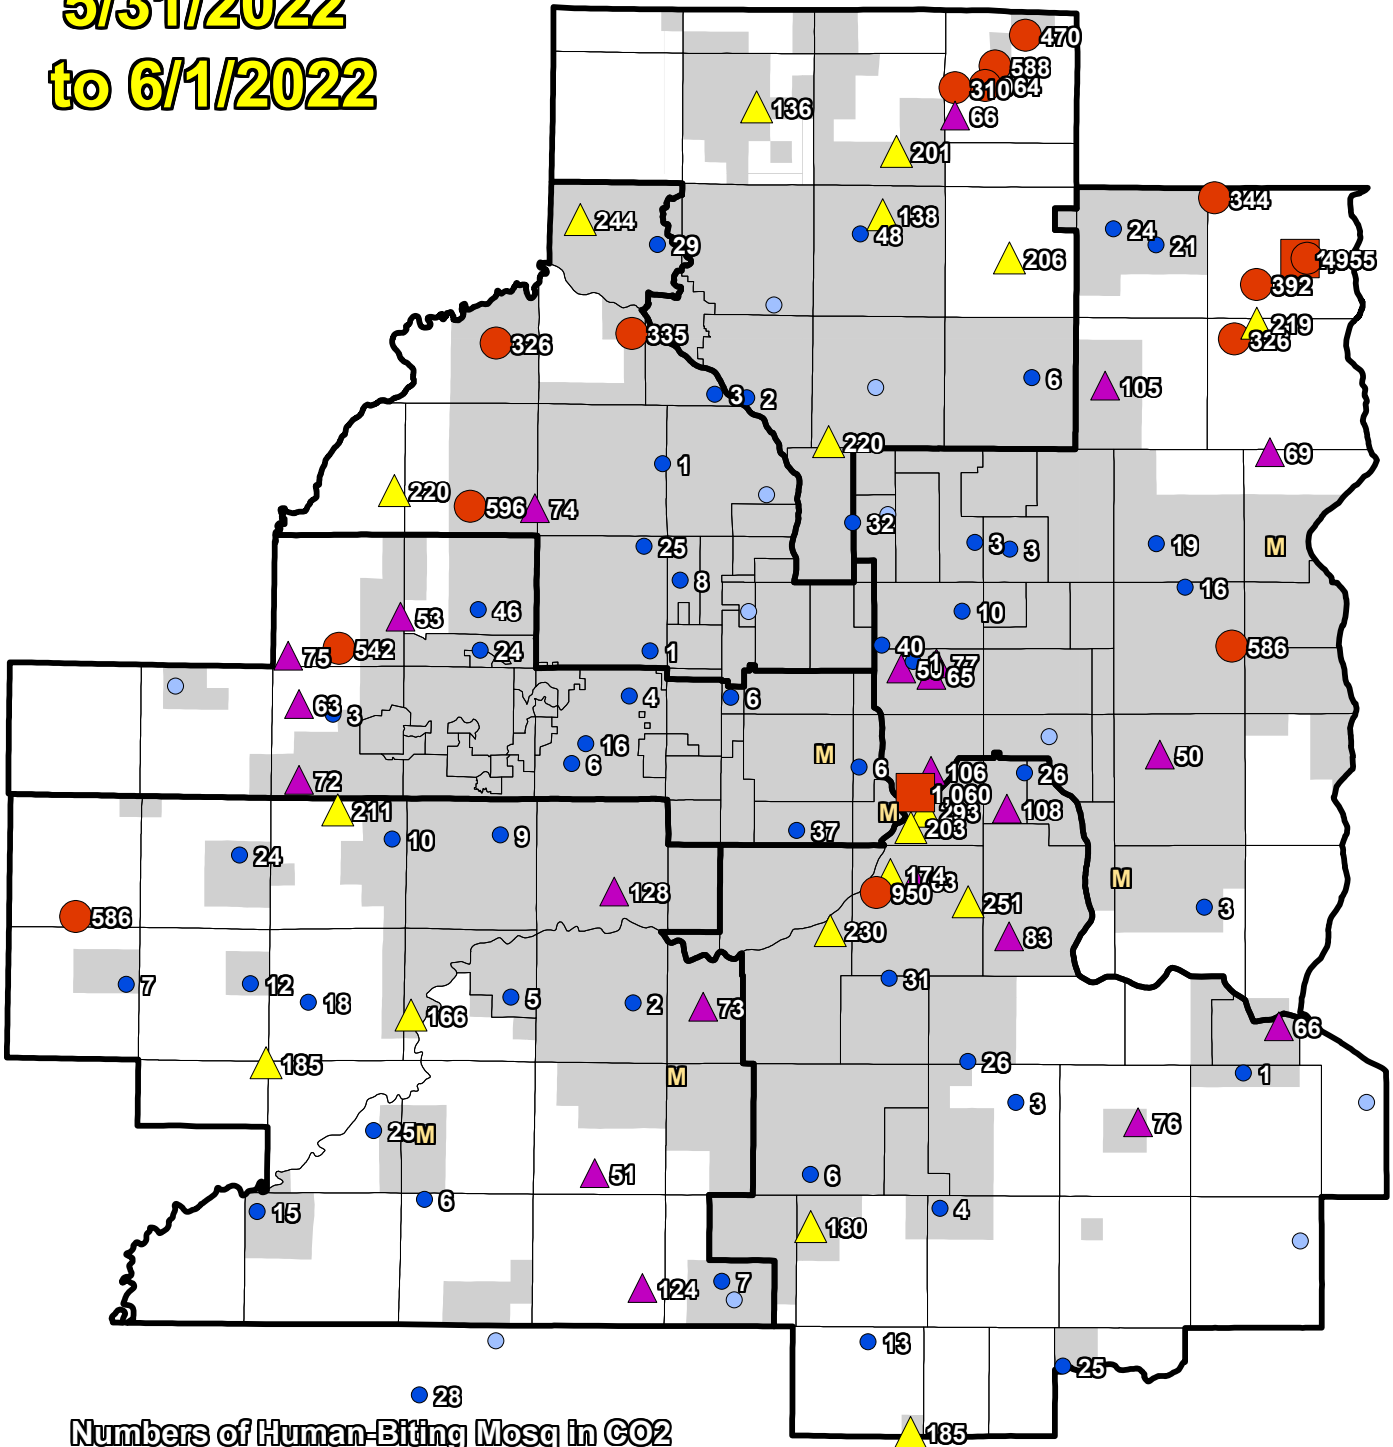

CO2 Trap Human Biting 5/31/2022 to 6/1/2022

Numbers of Human-Biting Mosq in CO2

- 1000+ (2)
- 300-999 (15)
- ▲ 130-299 (18)
- ▲ 50-129 (22)
- 1-49 (52)
- 0 (17)

■ Priority 1 Boundary

M Missing