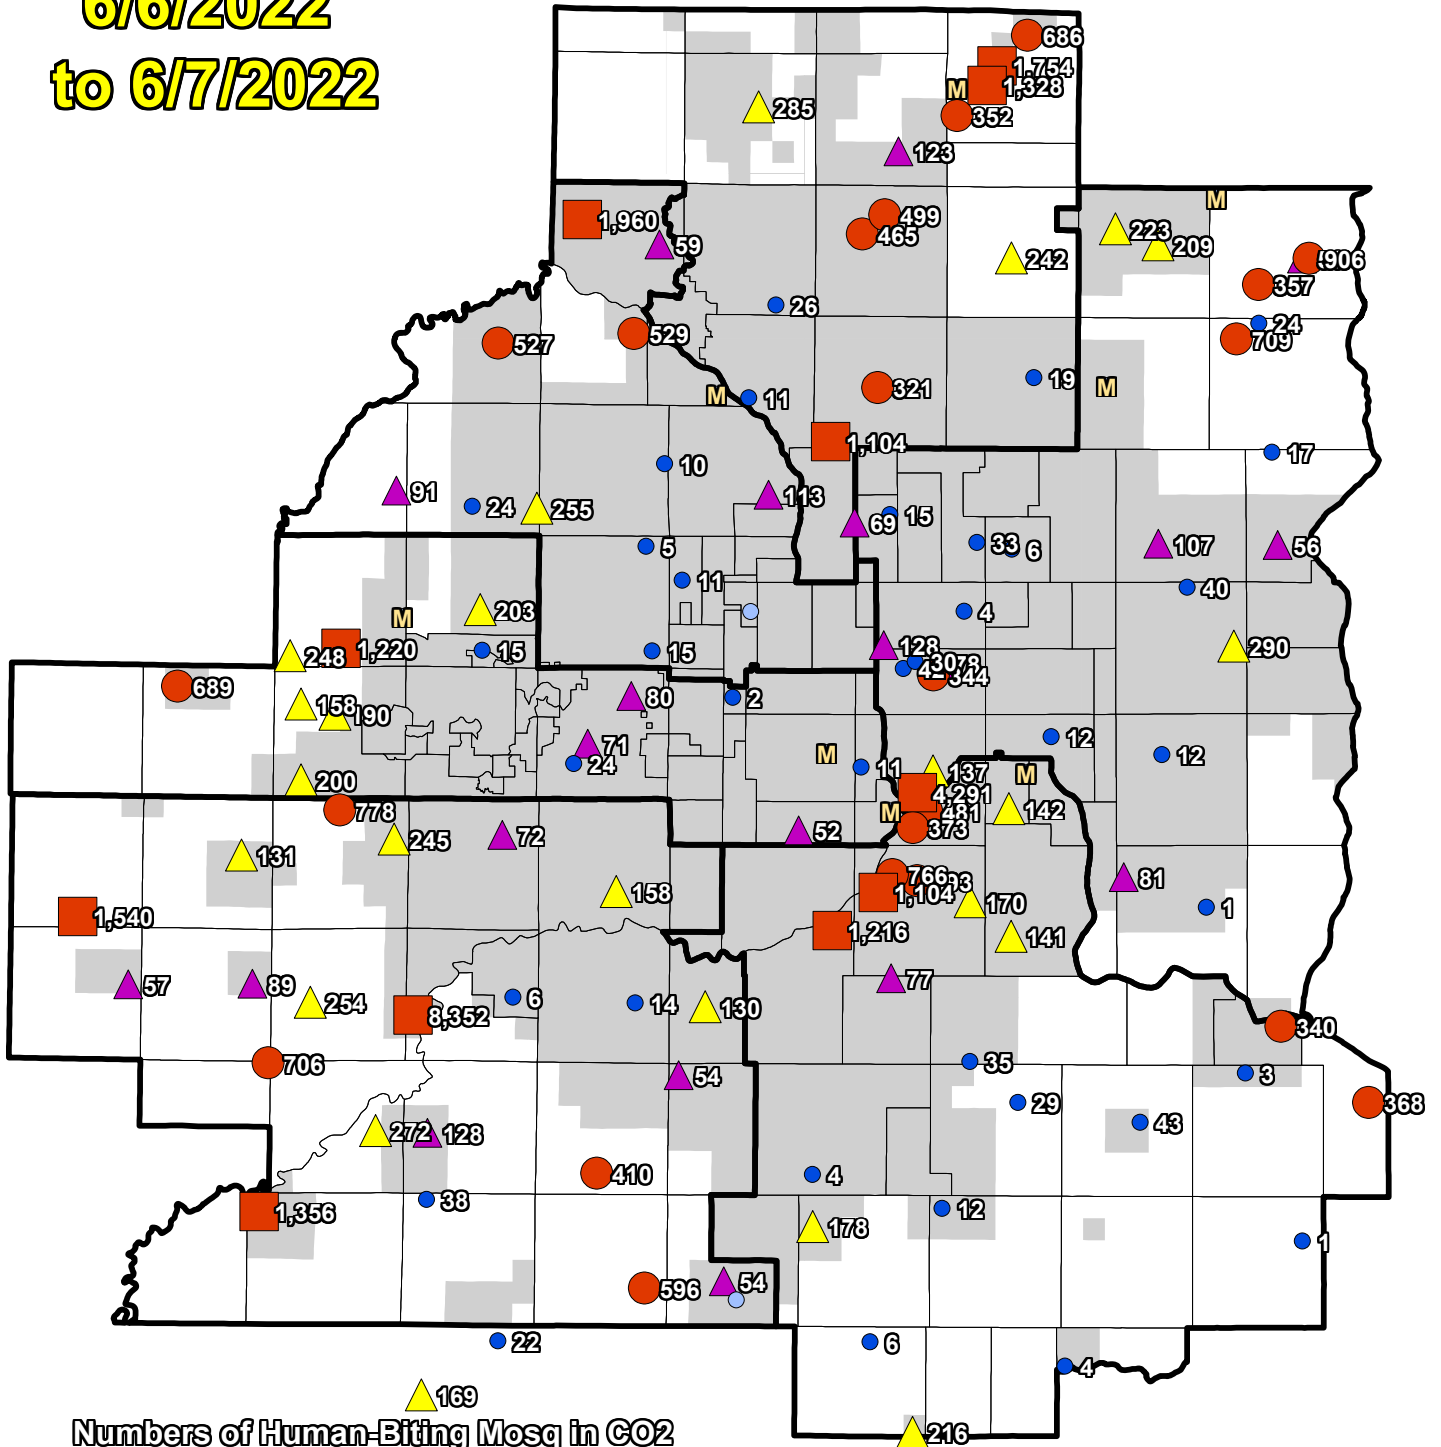

CO2 Trap Human Biting 6/6/2022 to 6/7/2022

Numbers of Human-Biting Mosq in CO2

- 1000+ (11)
- 300-999 (22)
- ▲ 130-299 (24)
- ▲ 50-129 (22)
- 1-49 (37)
- 0 (10)

■ Priority 1 Boundary

M Missing