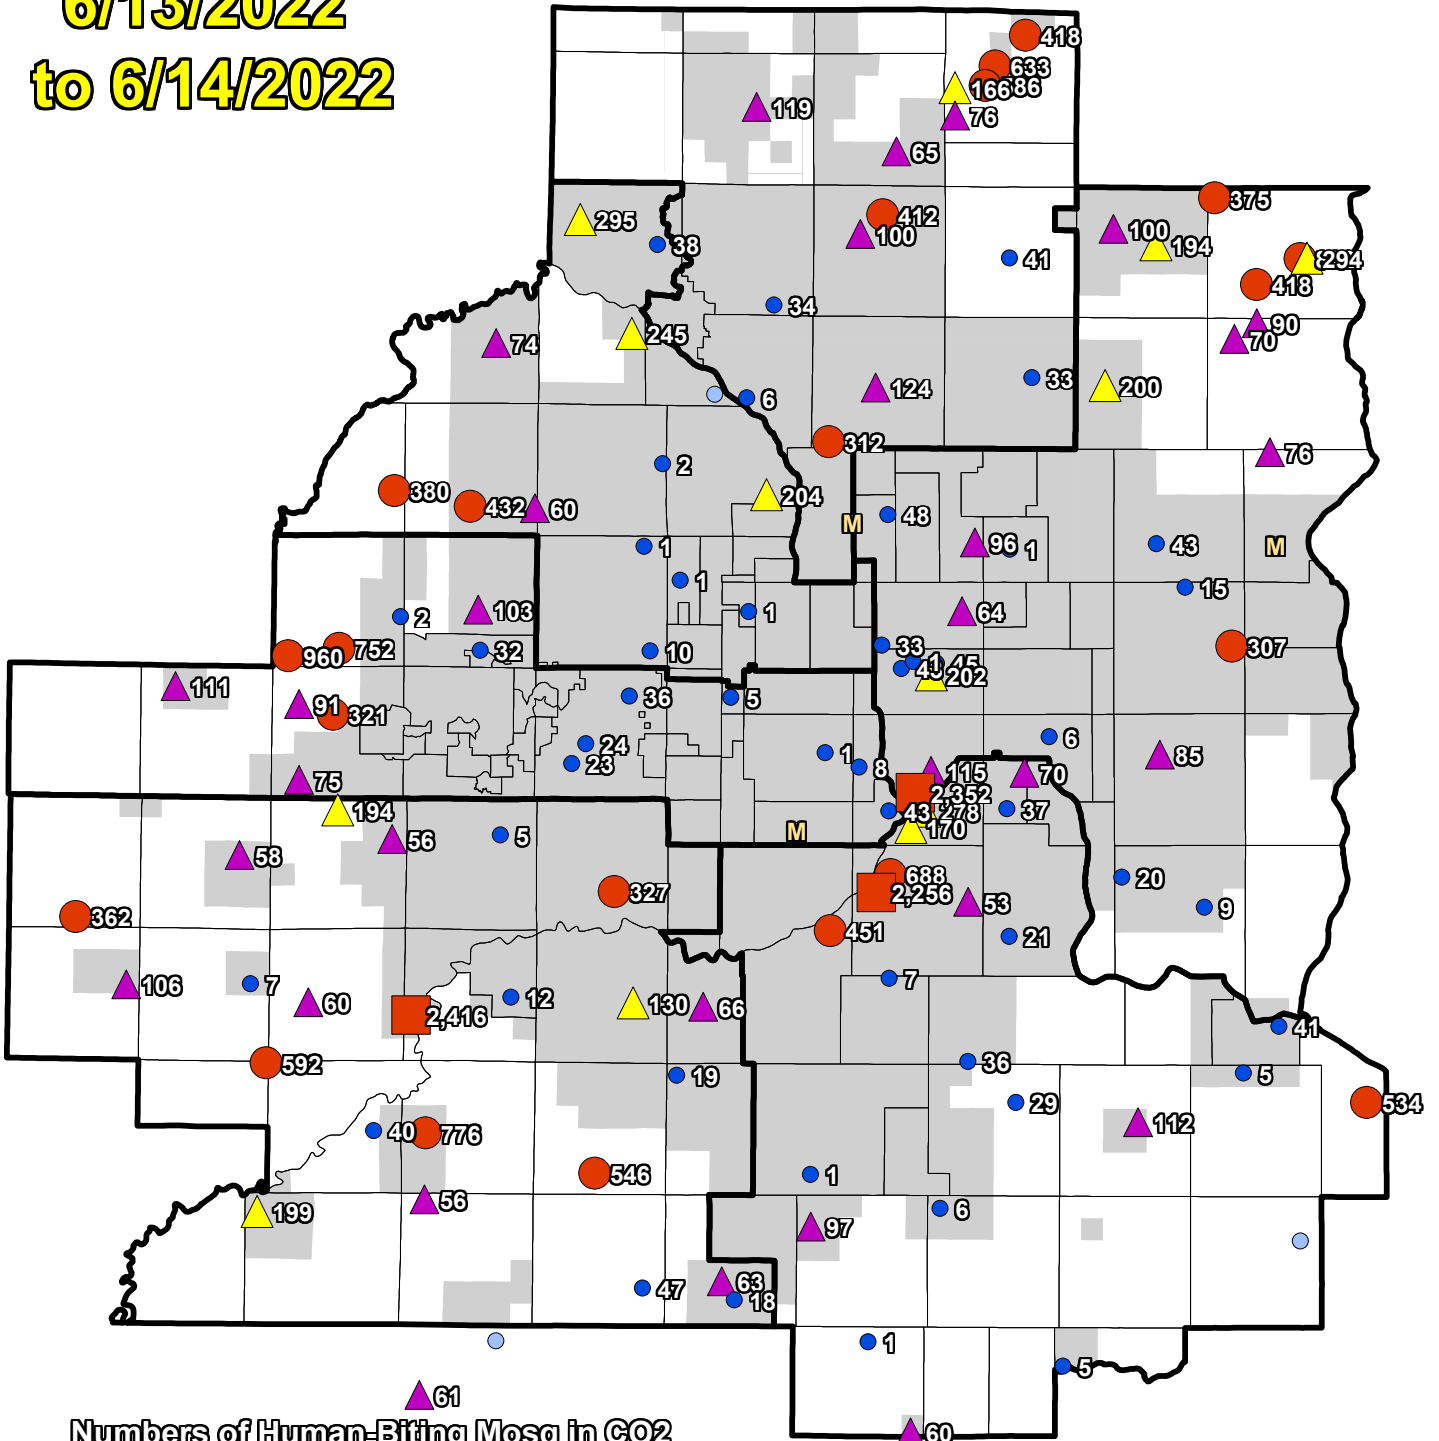

CO2 Trap Human Biting 6/13/2022 to 6/14/2022

Numbers of Human-Biting Mosq in CO2

- 1000+ (3)
- 300-999 (22)
- ▲ 130-299 (13)
- ▲ 50-129 (32)
- 1-49 (50)
- 0 (6)

Priority 1 Boundary

M Missing