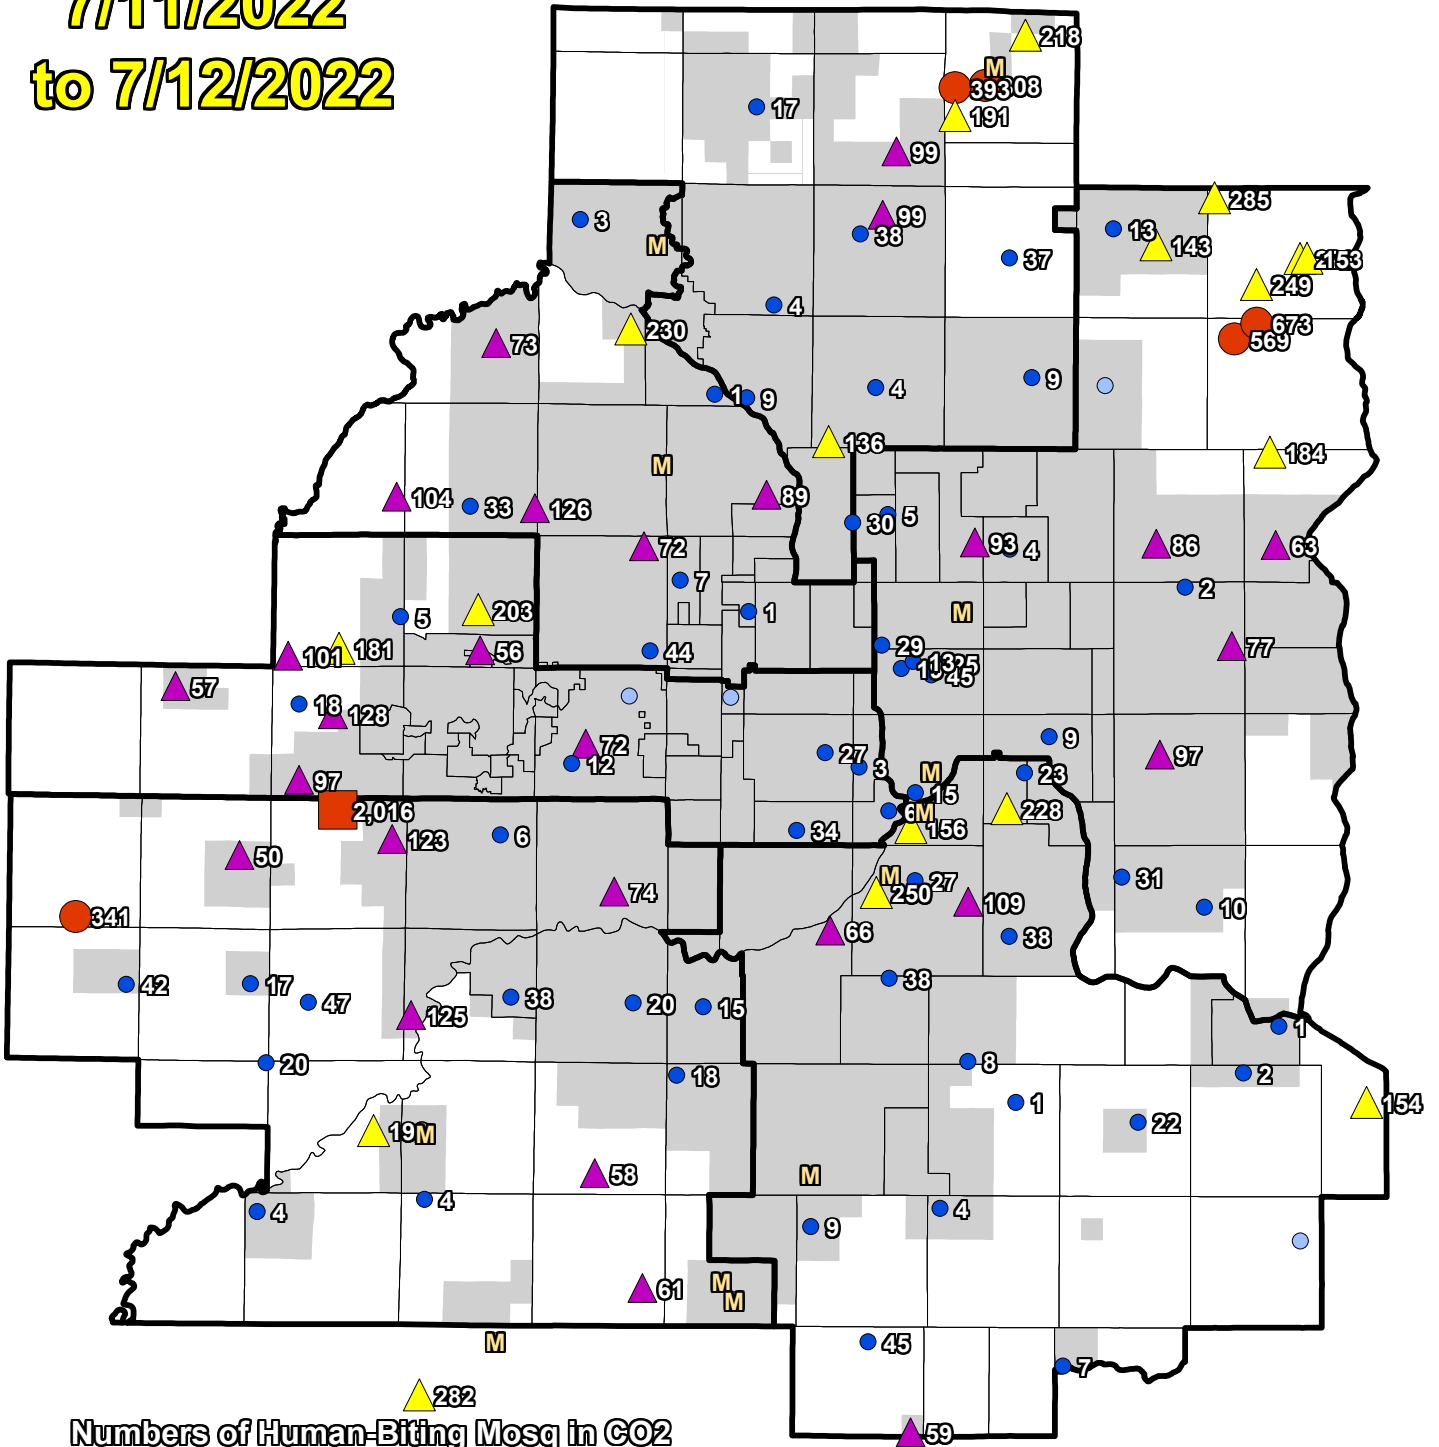

CO2 Trap Human Biting 7/11/2022 to 7/12/2022

Numbers of Human-Biting Mosq in CO2

- 1000+ (1)
- 300-999 (5)
- ▲ 130-299 (18)
- ▲ 50-129 (27)
- 1-49 (59)
- 0 (16)

■ Priority 1 Boundary

M Missing