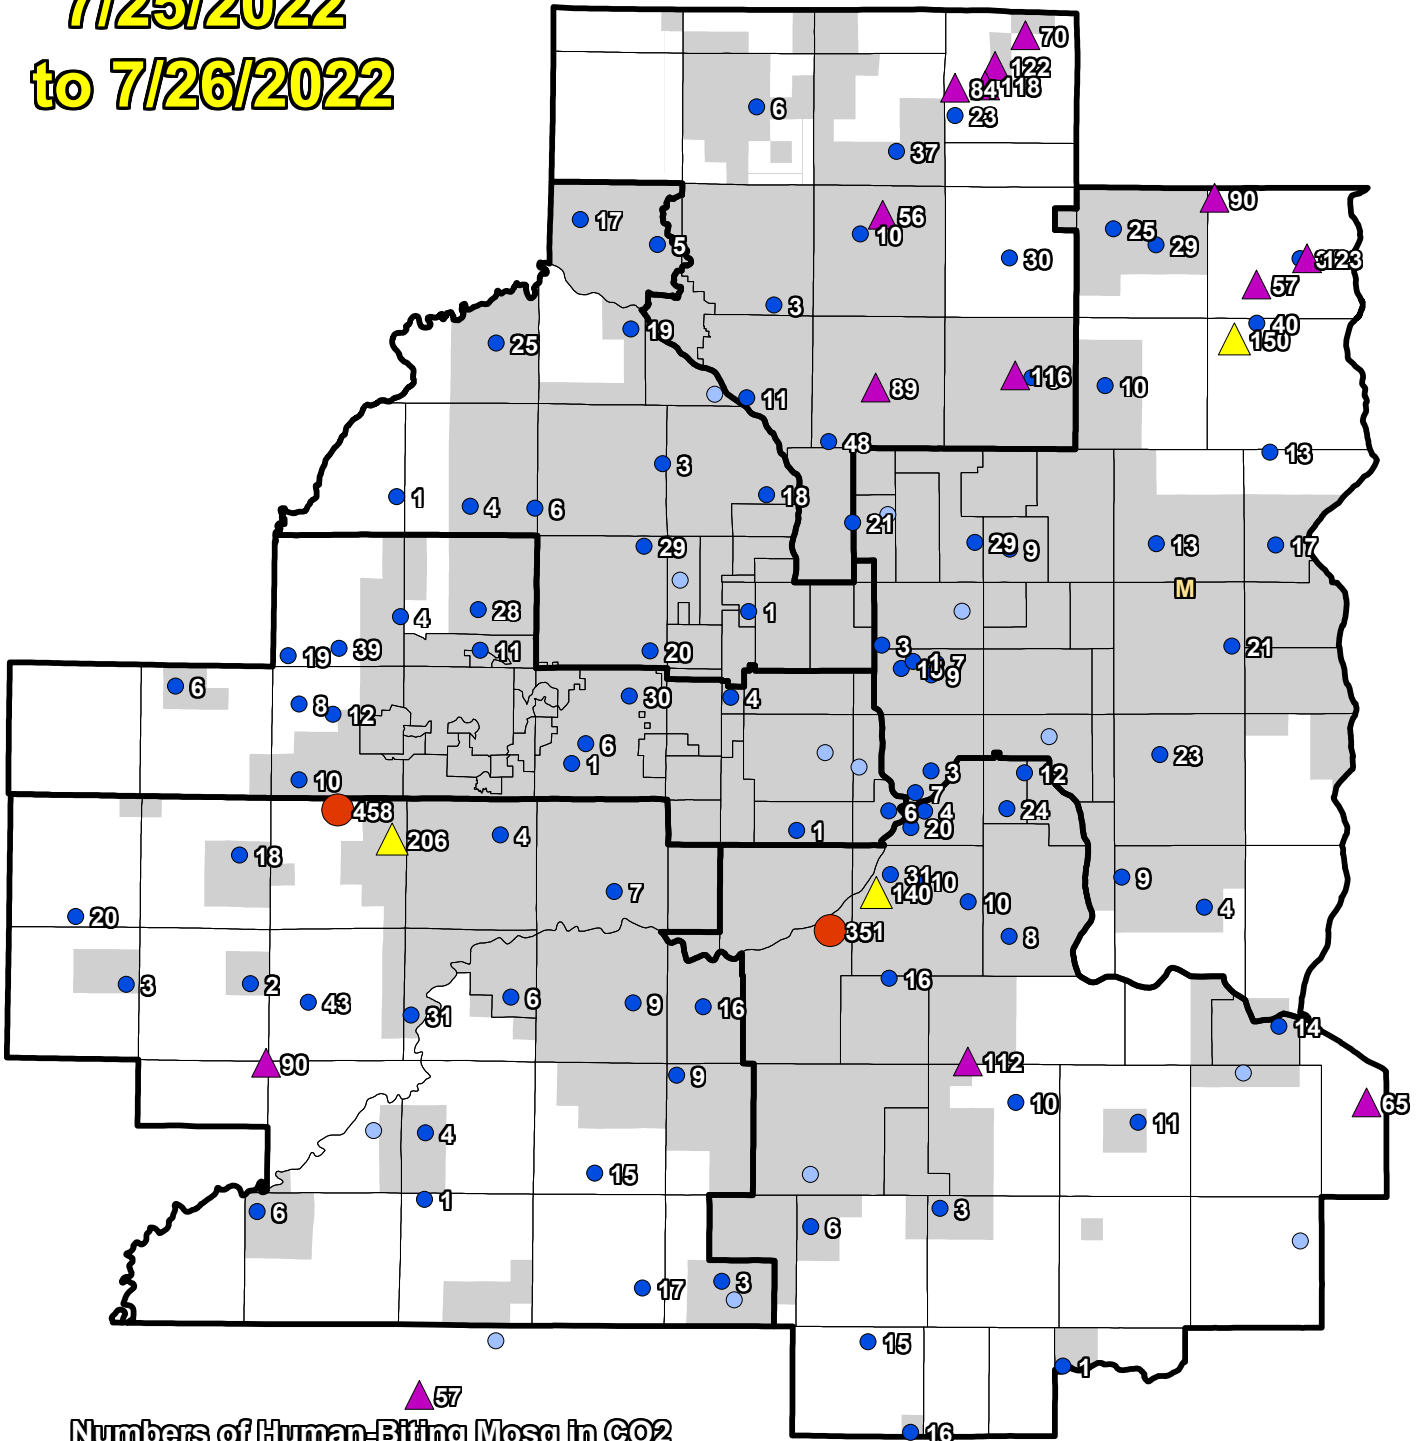

# CO2 Trap Human Biting 7/25/2022 to 7/26/2022

Numbers of Human-Biting Mosq in CO2

- 1000+ (0)
- 300-999 (2)
- ▲ 130-299 (3)
- ▲ 50-129 (14)
- 1-49 (93)
- 0 (15)

Priority 1 Boundary

M Missing