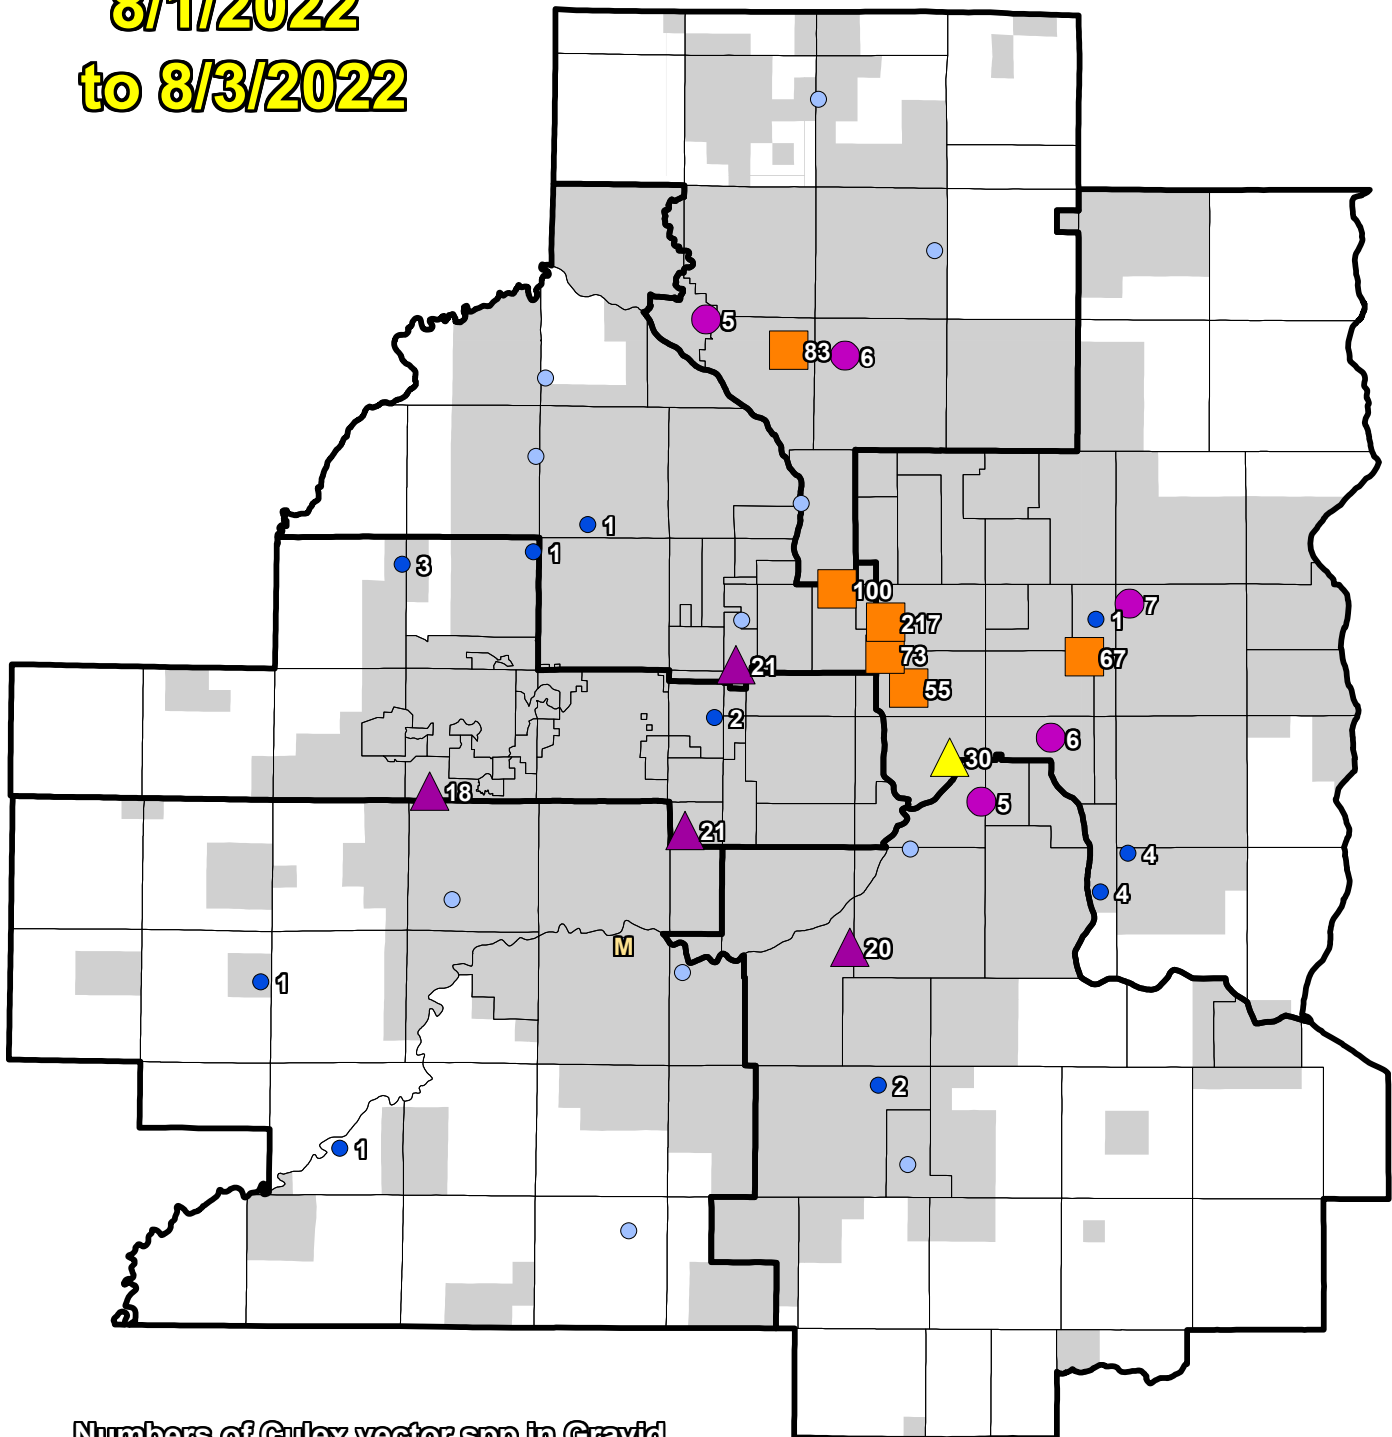

Gravid Trap Culex 4 vectors 8/1/2022 to 8/3/2022

Numbers of Culex vector spp in Gravid

- Orange Square 50+ (6)
- Yellow Triangle 30-49 (1)
- Purple Triangle 10-29 (4)
- Purple Circle 5-9 (5)
- Blue Circle 1-4 (10)
- Light Blue Circle 0 (12)

Grey Square Priority 1 Boundary

Yellow M Missing