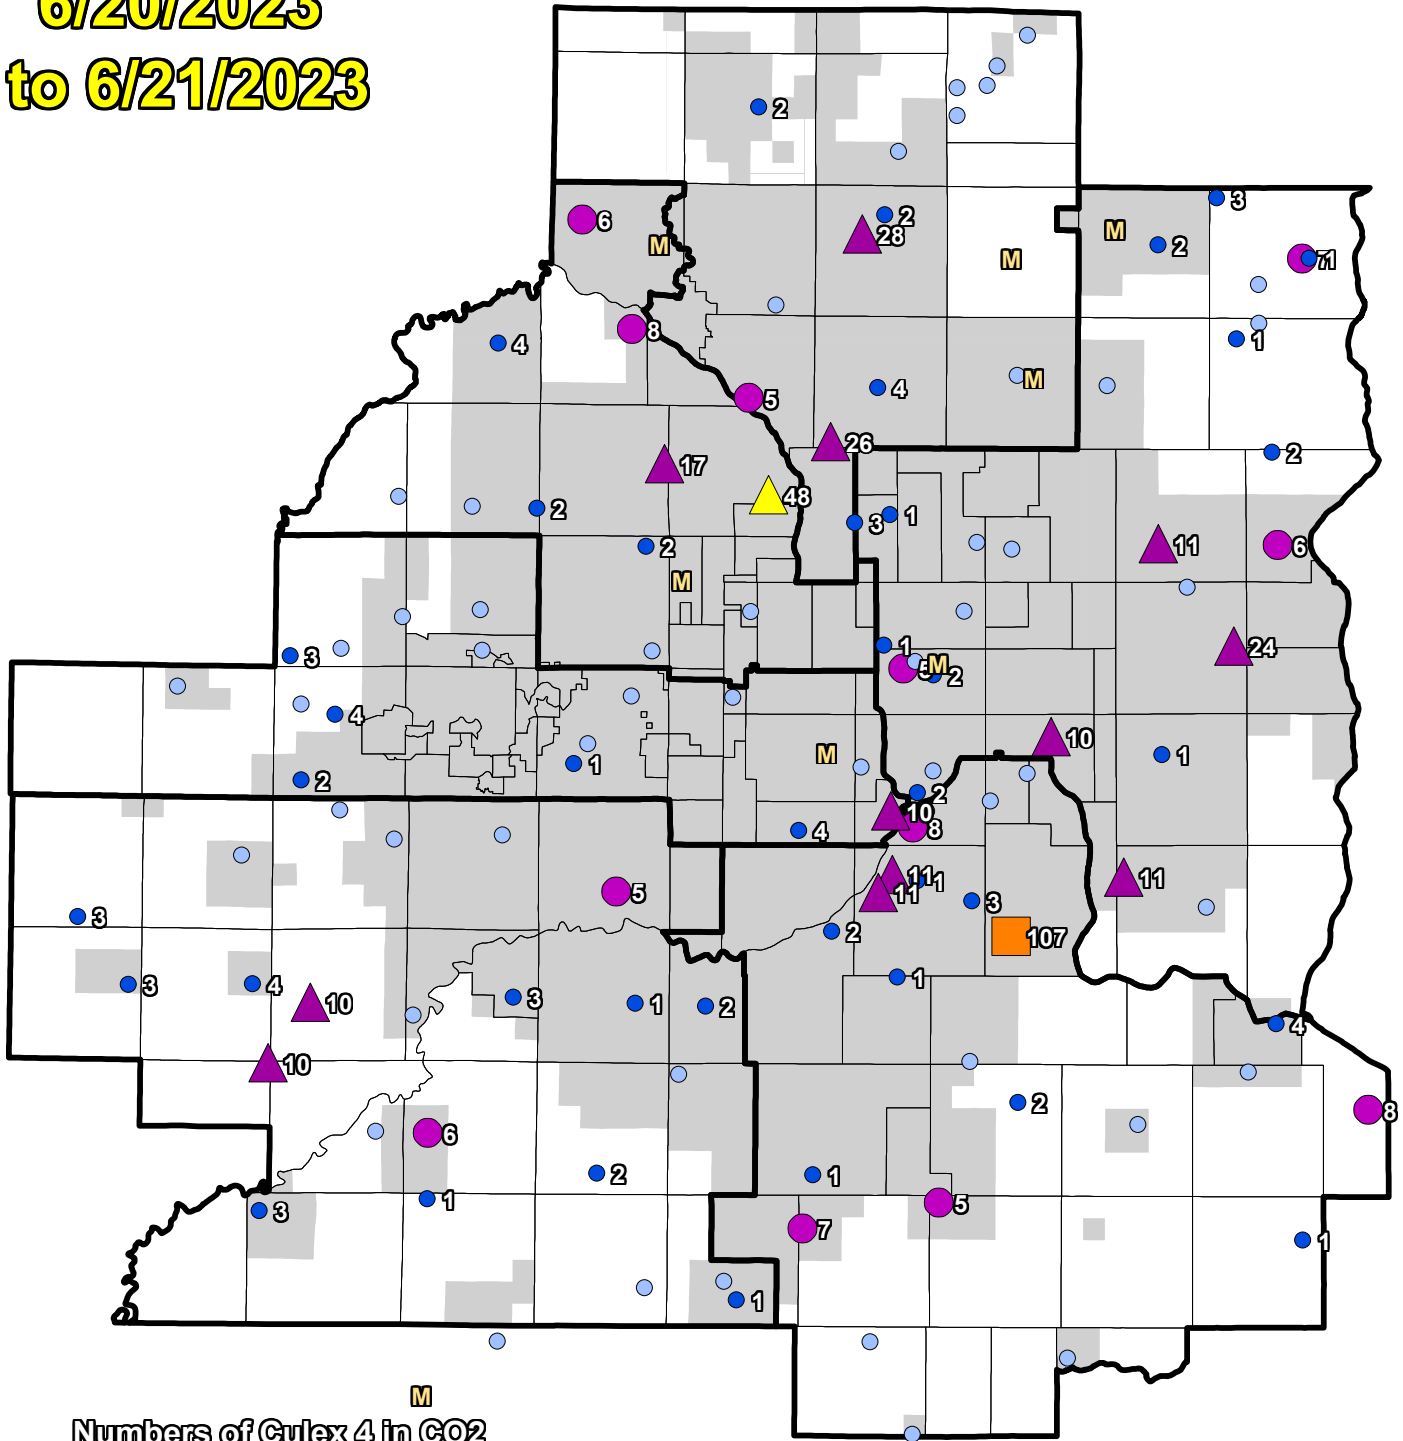

# CO2 Trap Culex 4 6/20/2023 to 6/21/2023

Numbers of Culex 4 in CO2

- 50+ (1)
- ▲ 30-49 (1)
- ▲ 10-29 (12)
- 5-9 (12)
- 1-4 (40)
- 0 (60)

Priority 1 Boundary

M Missing