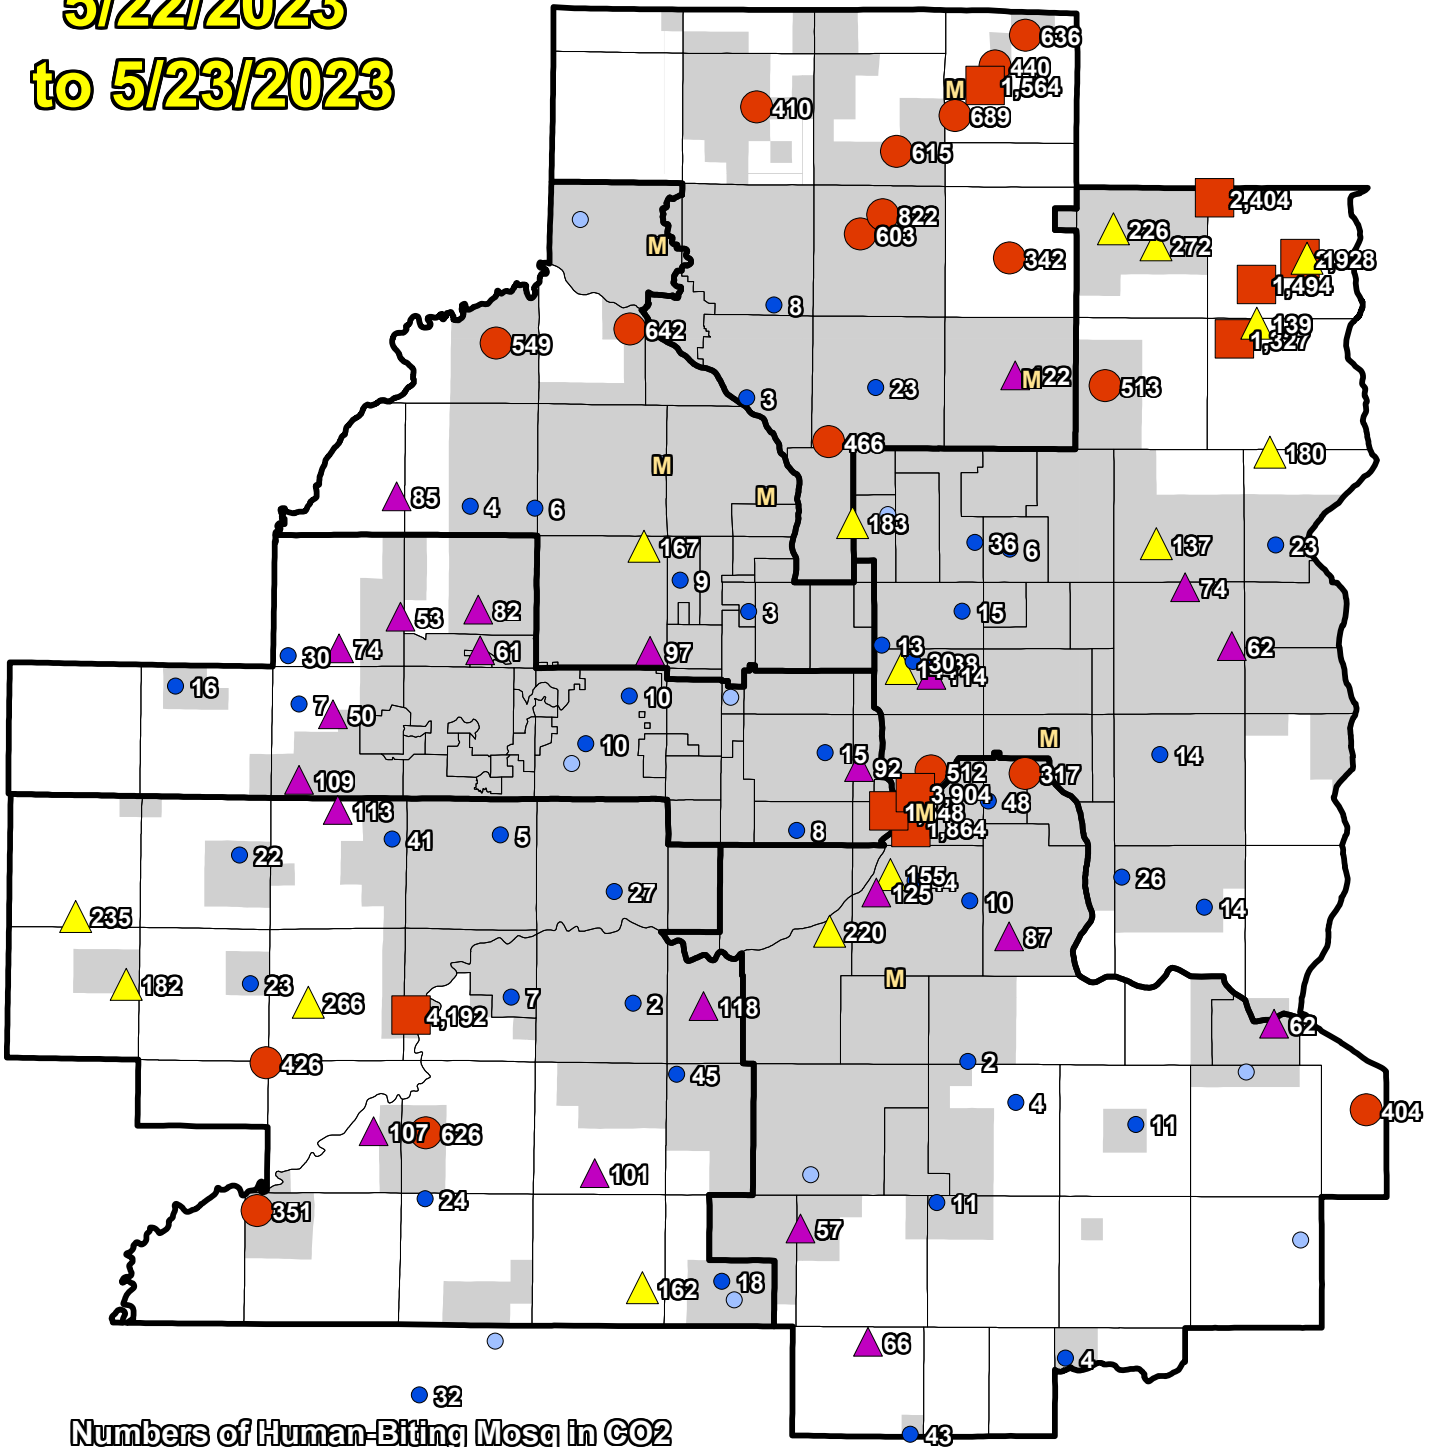

# CO2 Trap Human Biting 5/22/2023 to 5/23/2023

Numbers of Human-Biting Mosq in CO2

- 1000+ (9)
- 300-999 (18)
- ▲ 130-299 (15)
- ▲ 50-129 (23)
- 1-49 (44)
- 0 (17)

■ Priority 1 Boundary

M Missing