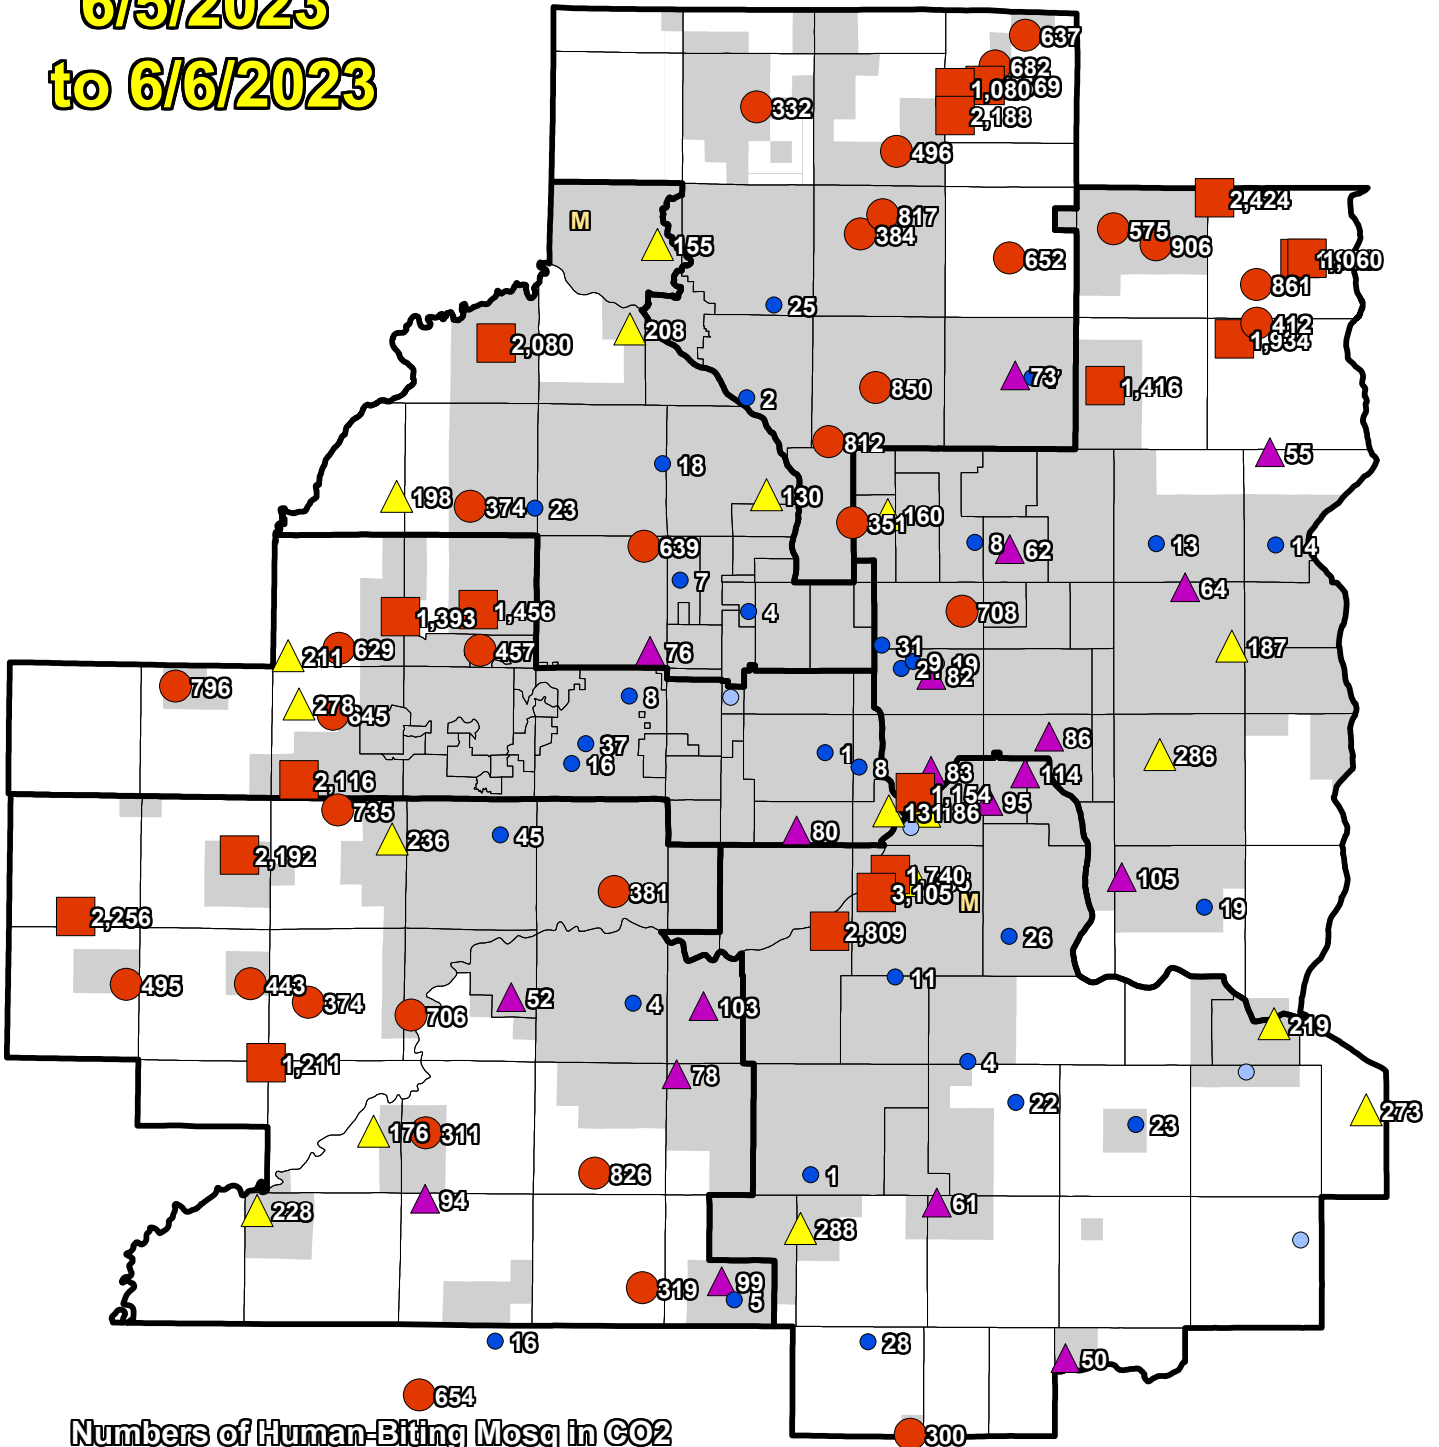

CO2 Trap Human Biting 6/5/2023 to 6/6/2023

Numbers of Human-Biting Mosq in CO2

- 1000+ (19)
- 300-999 (33)
- ▲ 130-299 (18)
- ▲ 50-129 (19)
- 1-49 (31)
- 0 (6)

 Priority 1 Boundary

M Missing