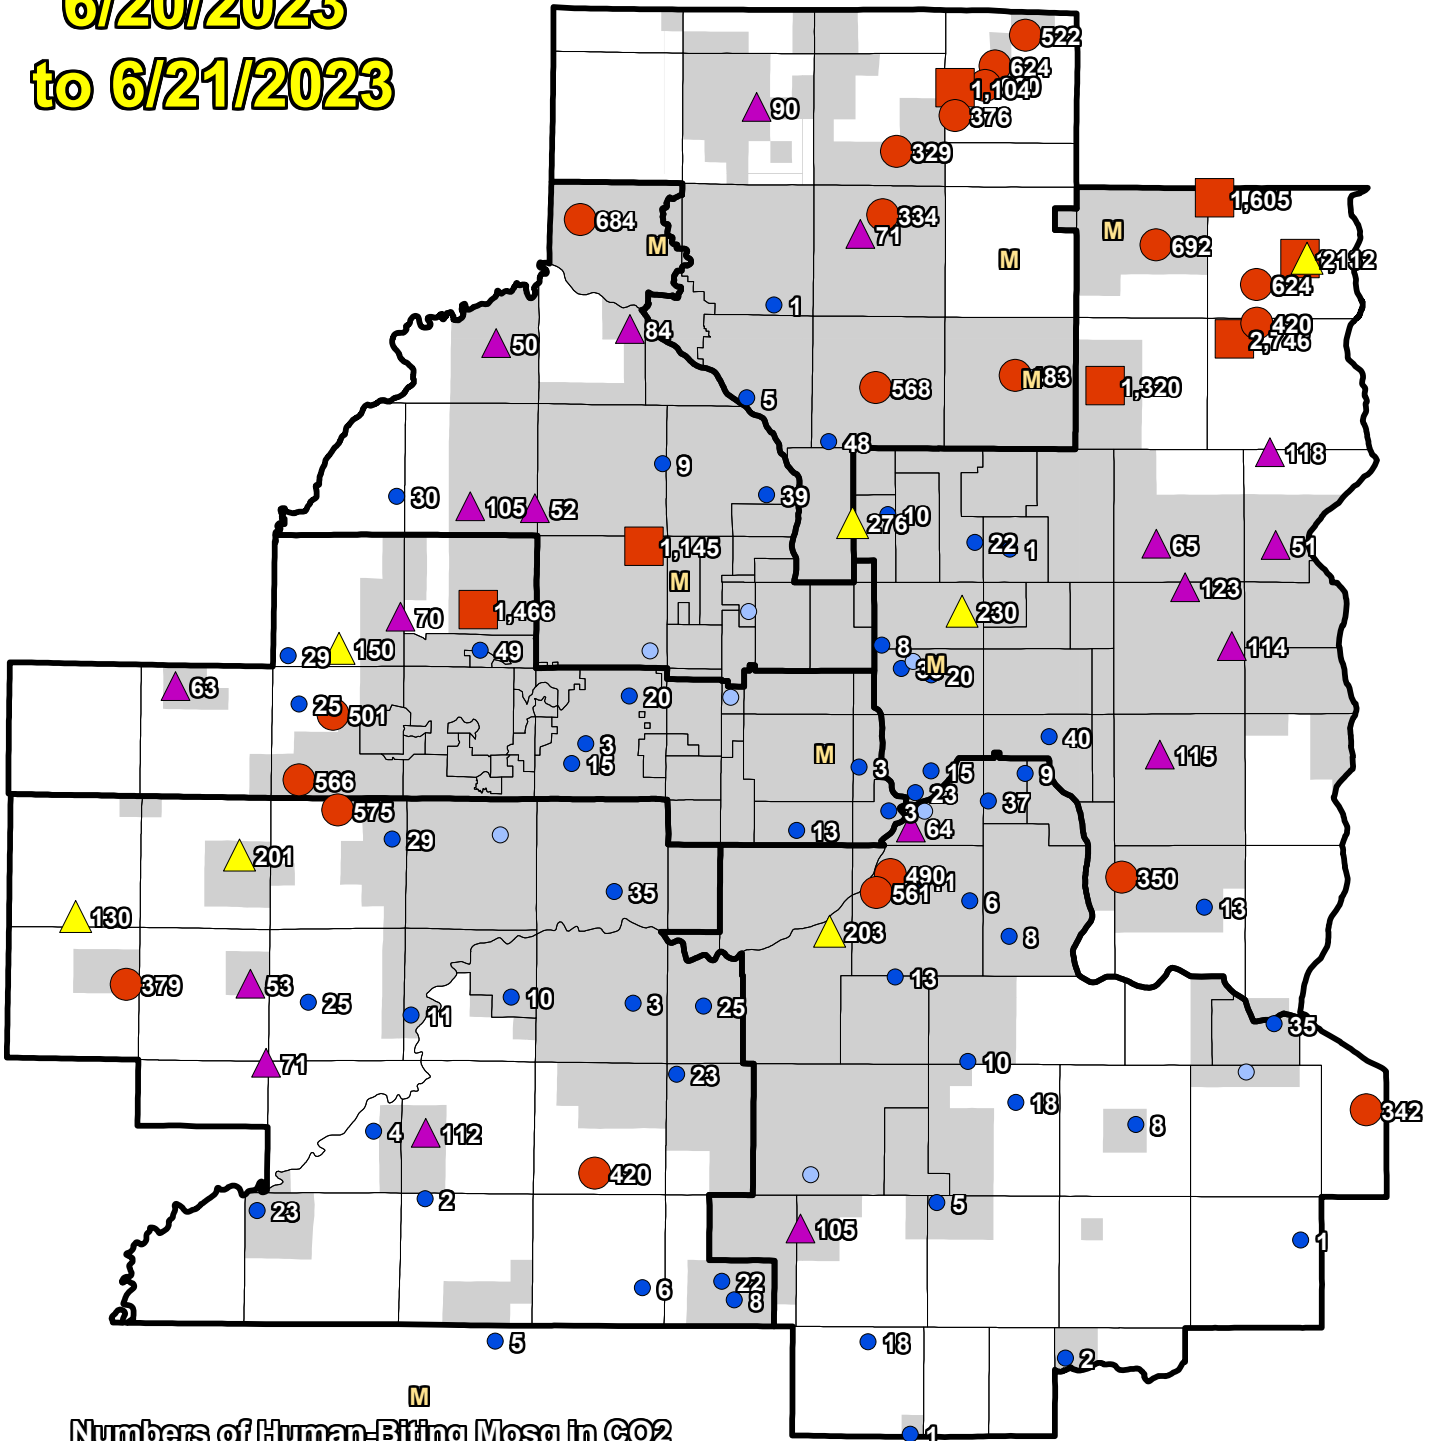

# CO2 Trap Human Biting 6/20/2023 to 6/21/2023

Numbers of Human-Biting Mosq in CO2

- 1000+ (7)
- 300-999 (21)
- ▲ 130-299 (8)
- ▲ 50-129 (19)
- 1-49 (55)
- 0 (16)

■ Priority 1 Boundary

M Missing