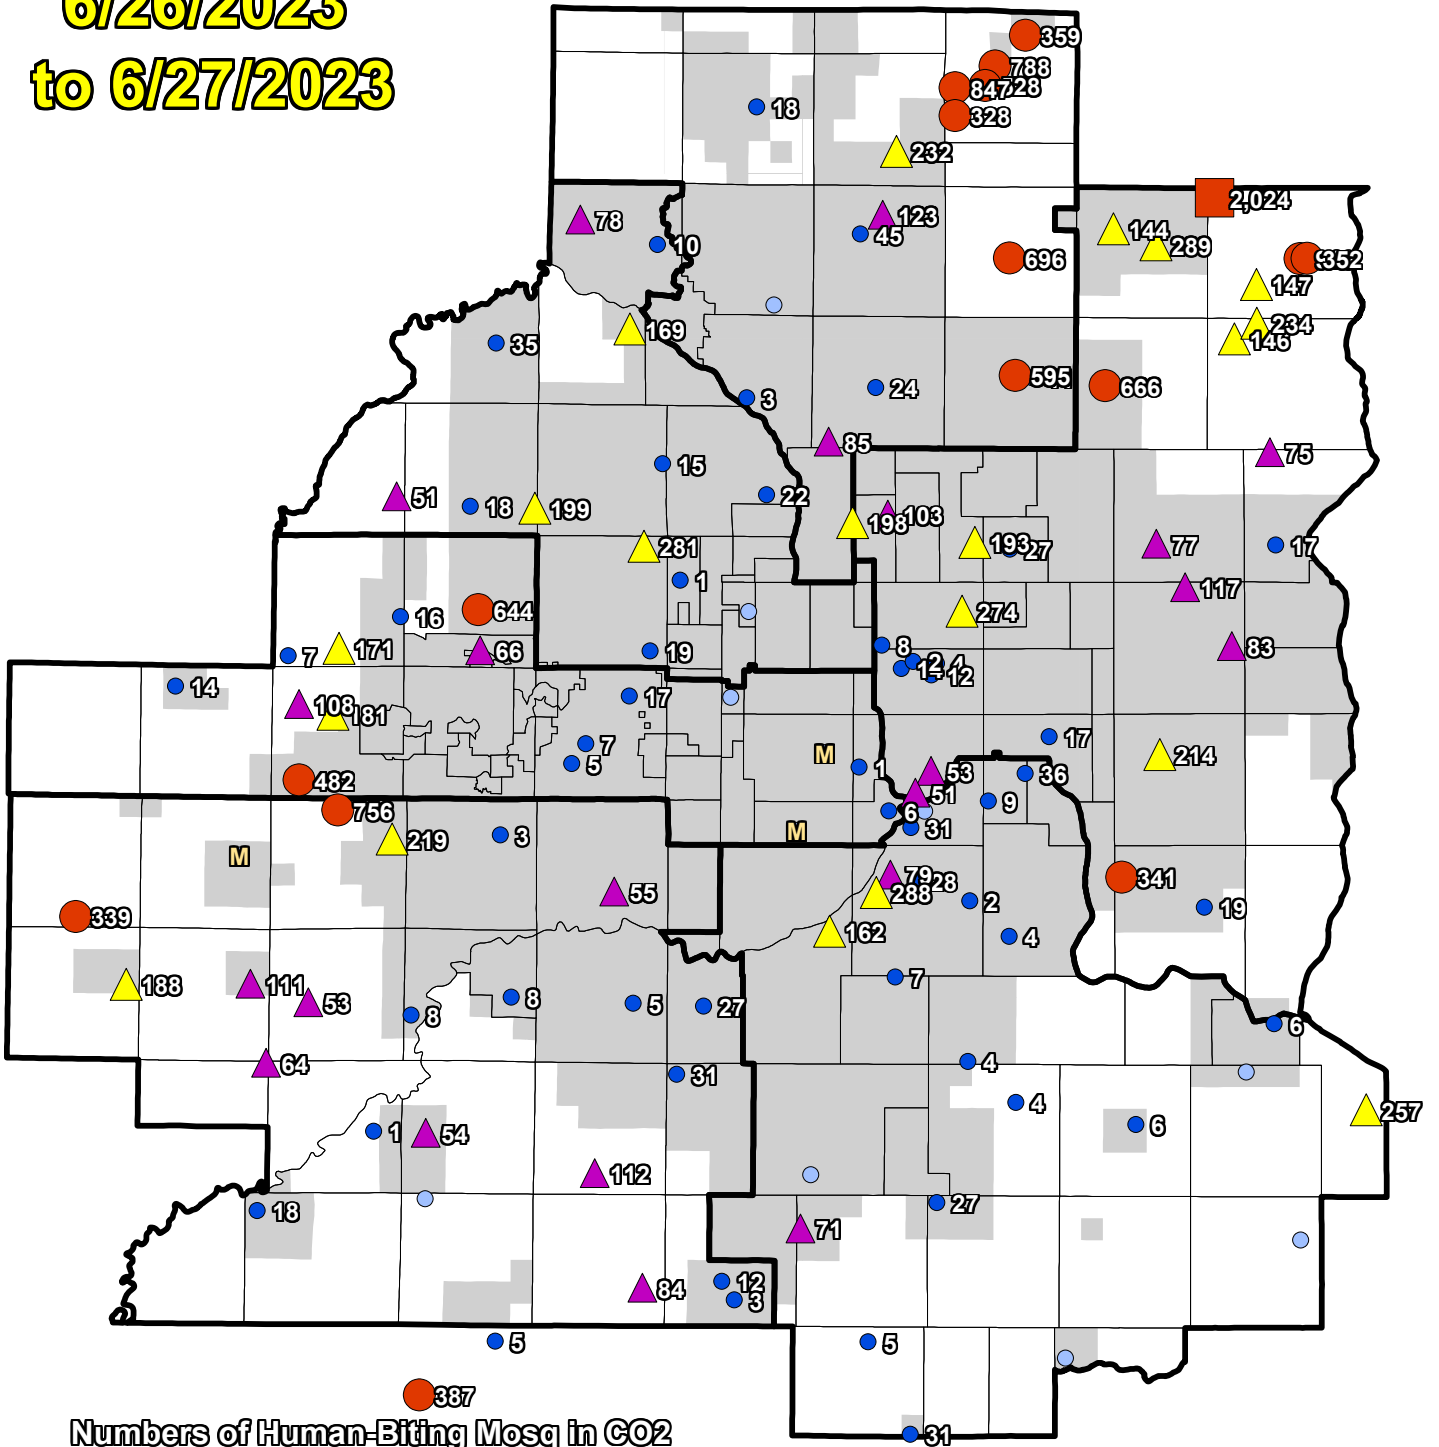

CO2 Trap Human Biting 6/26/2023 to 6/27/2023

Numbers of Human-Biting Mosq in CO2

- 1000+ (1)
- 300-999 (16)
- ▲ 130-299 (20)
- ▲ 50-129 (23)
- 1-49 (54)
- 0 (12)

■ Priority 1 Boundary

M Missing