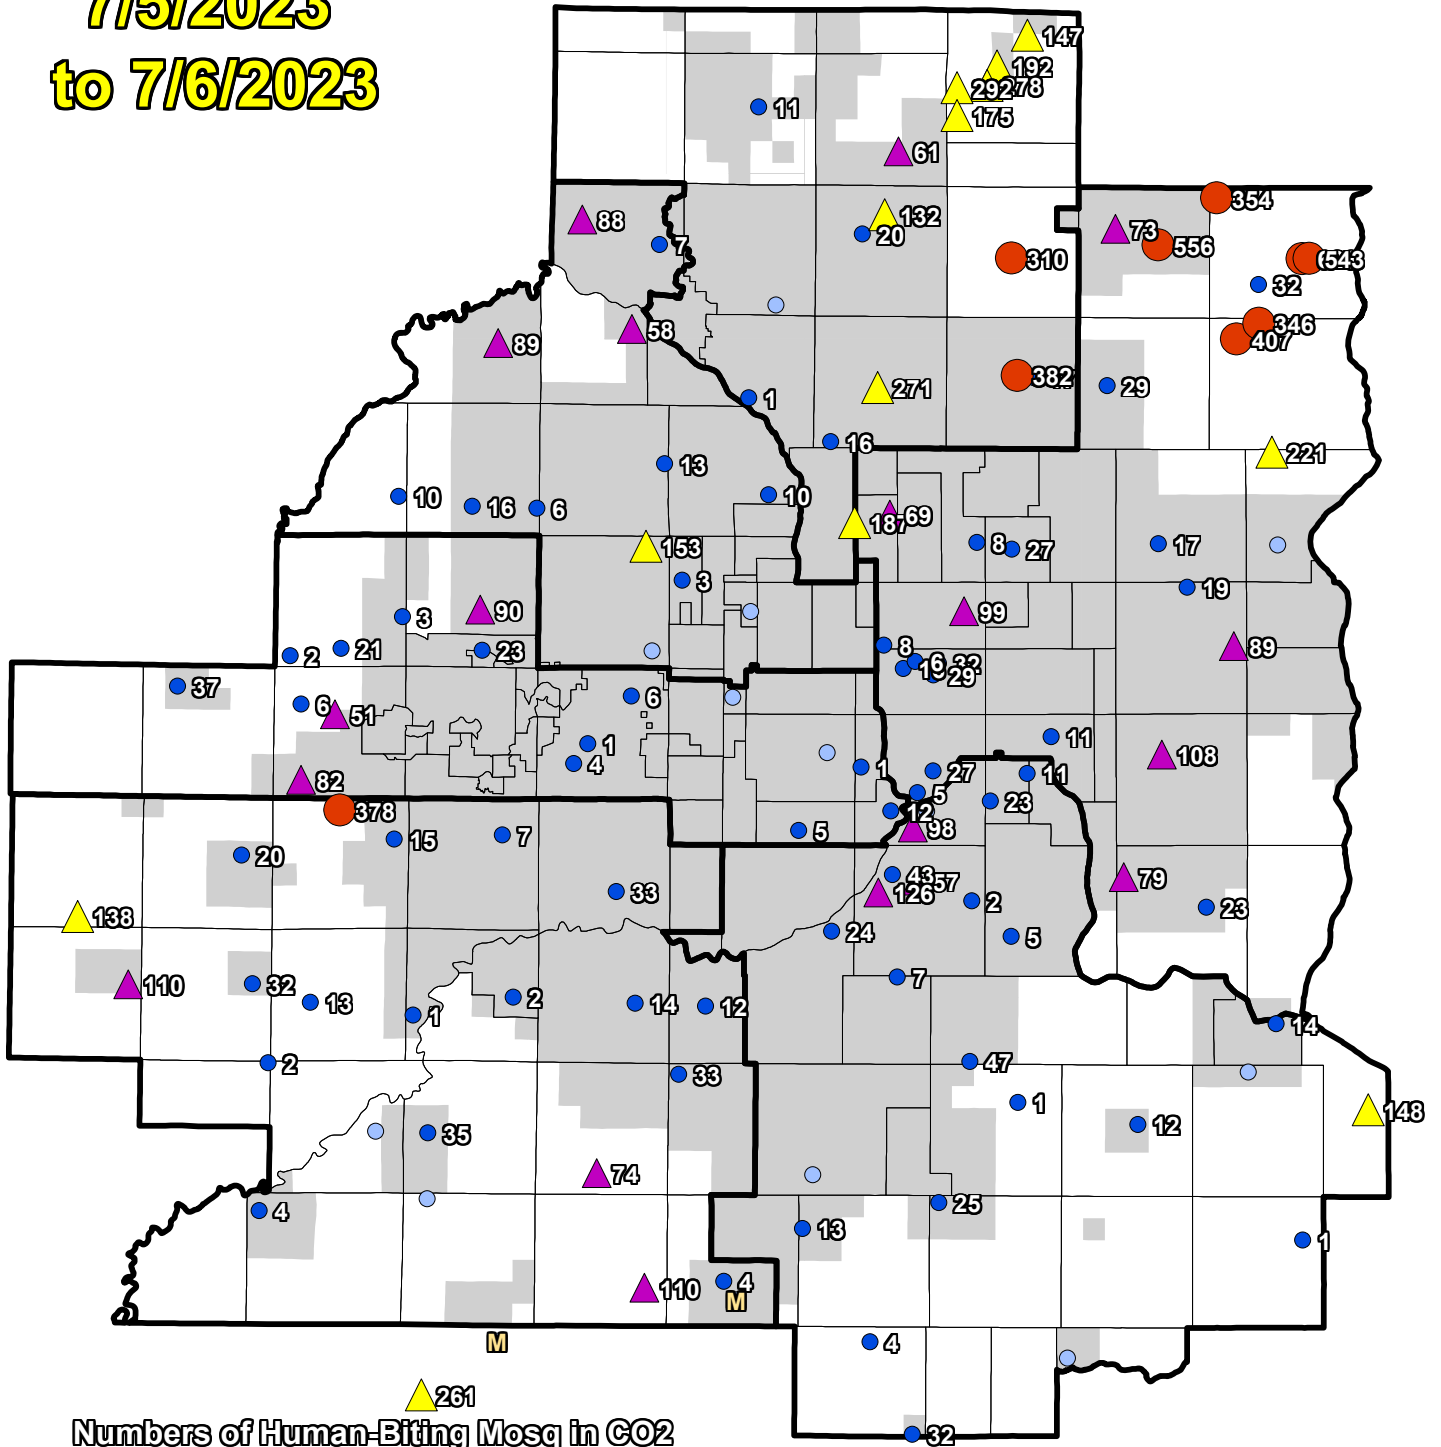

# CO2 Trap Human Biting 7/5/2023 to 7/6/2023

Numbers of Human-Biting Mosq in CO2

- 1000+ (0)
- 300-999 (9)
- ▲ 130-299 (13)
- ▲ 50-129 (19)
- 1-49 (70)
- 0 (15)

■ Priority 1 Boundary

M Missing