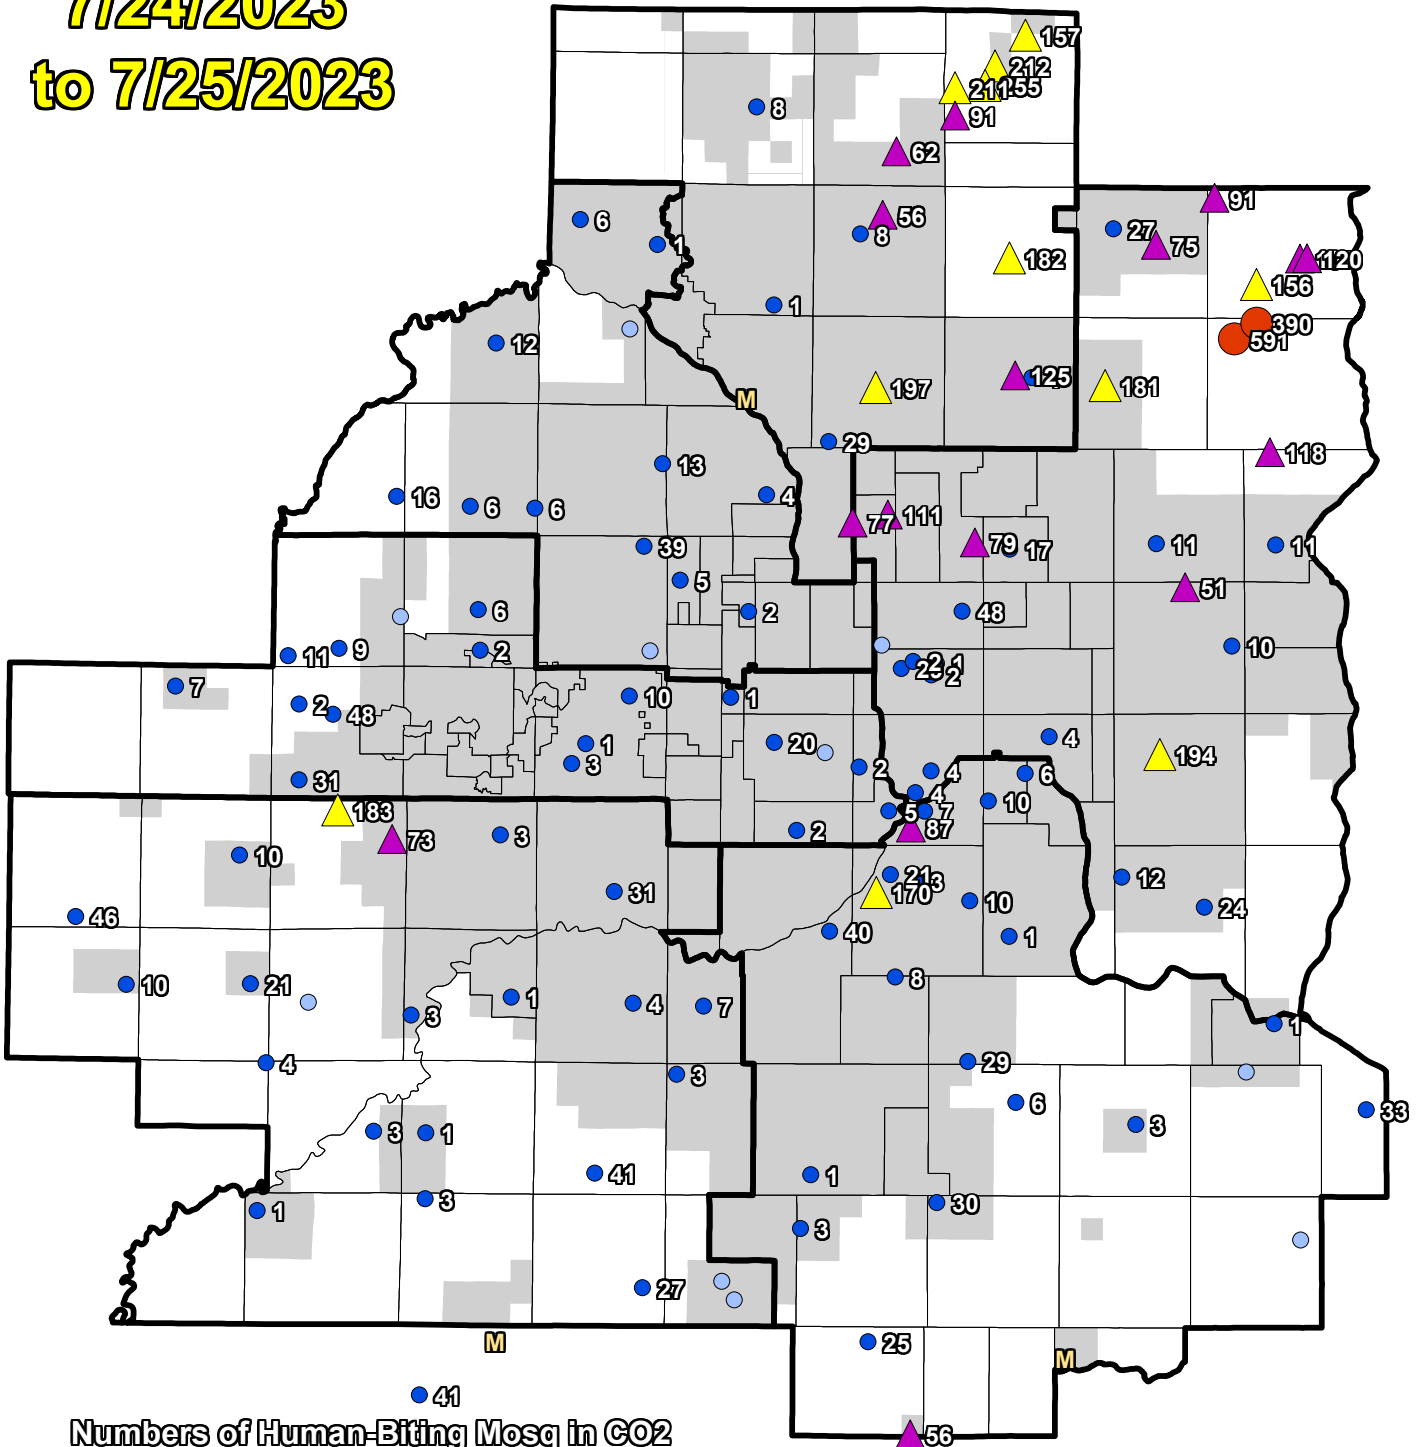

# CO2 Trap Human Biting 7/24/2023 to 7/25/2023

Numbers of Human-Biting Mosq in CO2

- 1000+ (0)
- 300-999 (2)
- ▲ 130-299 (11)
- ▲ 50-129 (16)
- 1-49 (85)
- 0 (13)

■ Priority 1 Boundary

M Missing