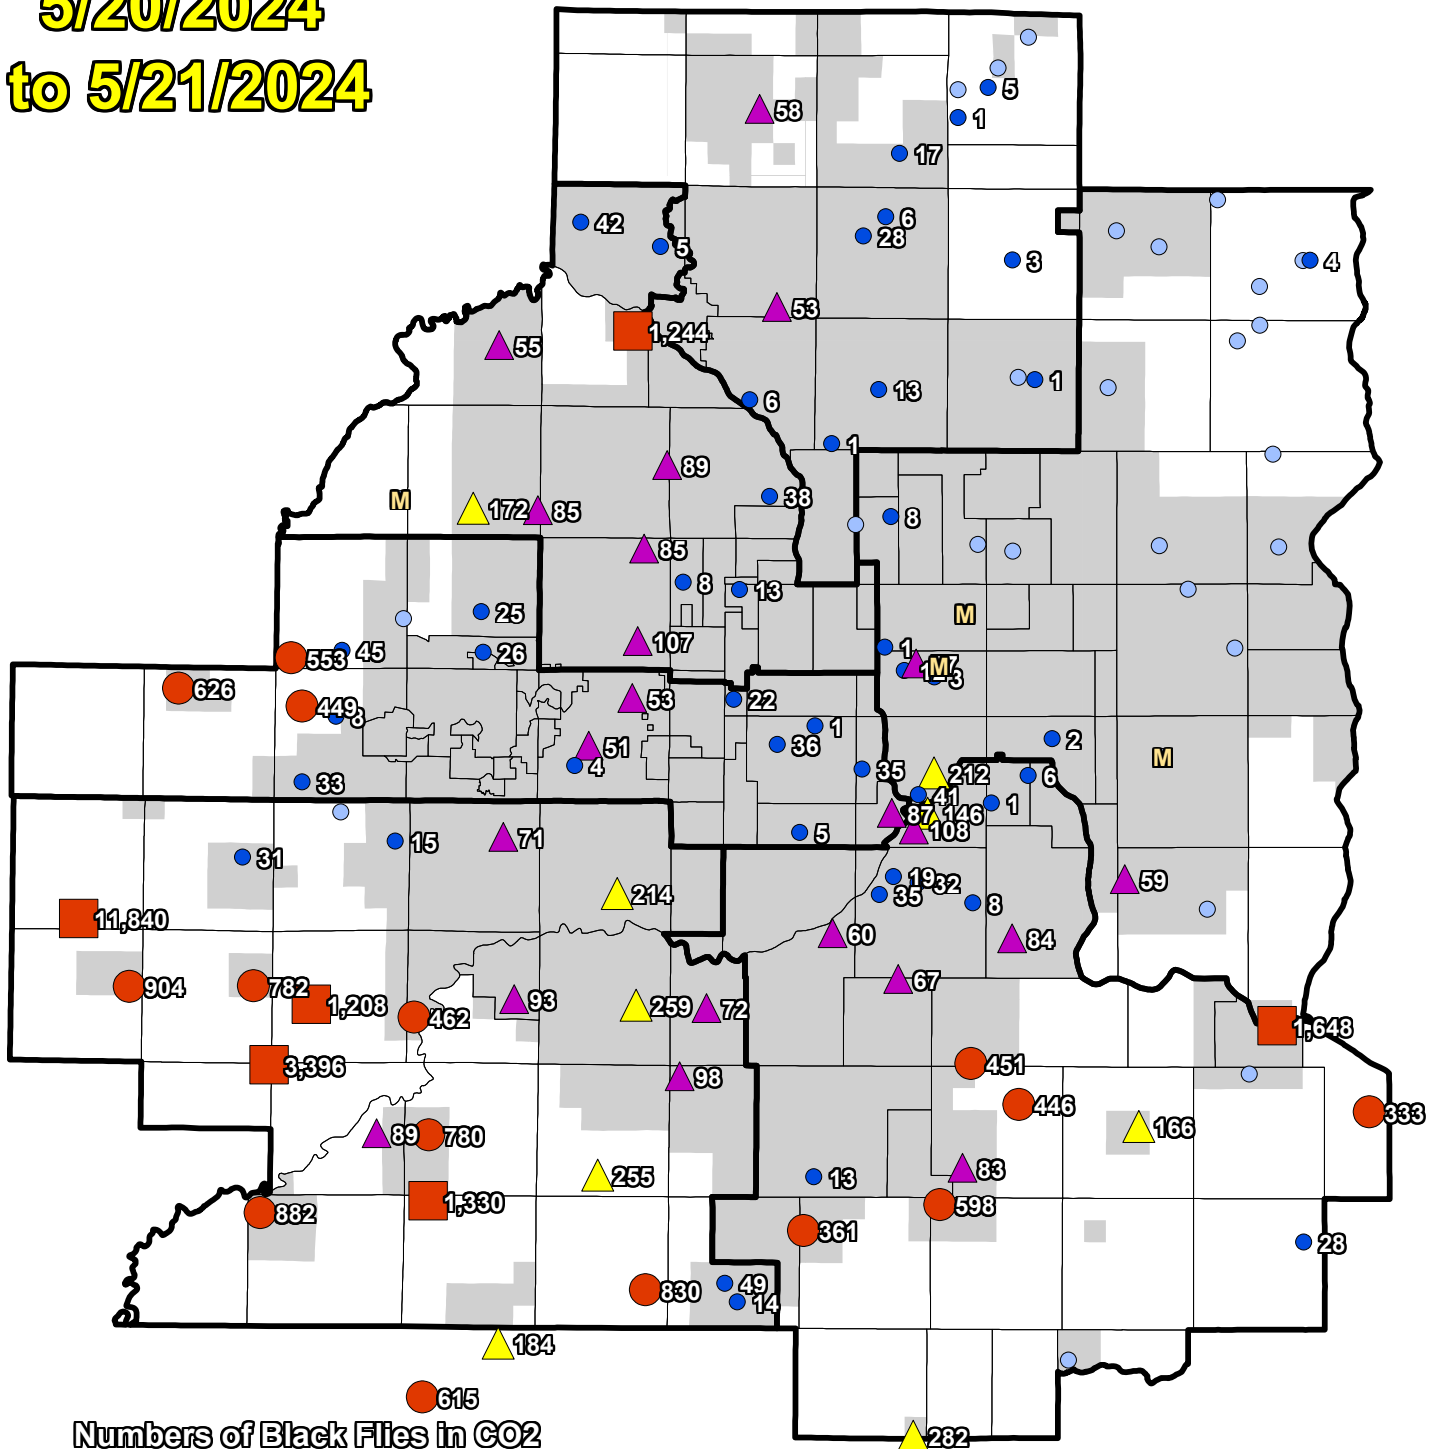

# CO2 Trap Black Fly 5/20/2024 to 5/21/2024

Numbers of Black Flies in CO2

- 1000+ (7)
- 300-999 (15)
- ▲ 130-299 (9)
- ▲ 50-129 (22)
- 1-49 (45)
- 0 (29)

■ Priority 1 Boundary

M Missing