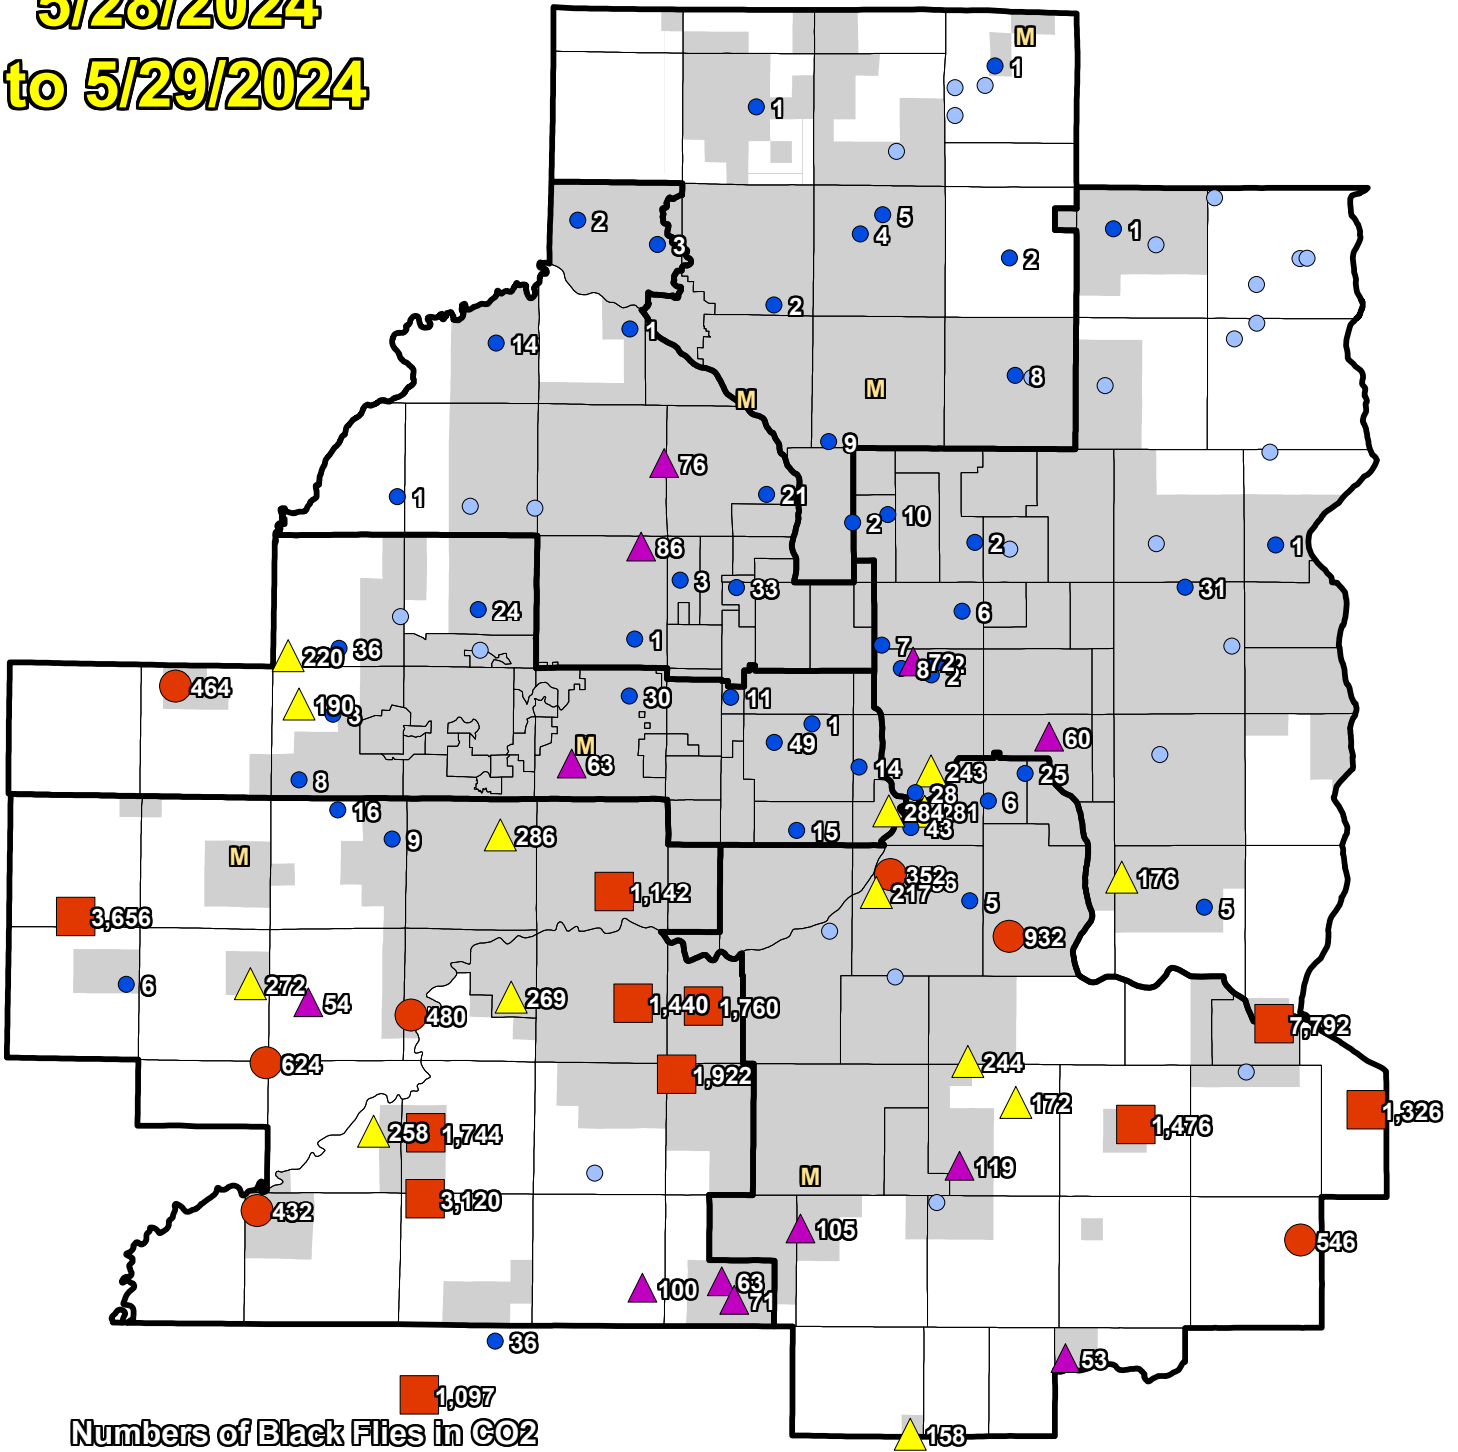

CO2 Trap Black Fly 5/28/2024 to 5/29/2024

Numbers of Black Flies in CO2

- 1000+ (11)
- 300-999 (8)
- ▲ 130-299 (14)
- ▲ 50-129 (12)
- 1-49 (49)
- 0 (33)

■ Priority 1 Boundary

M Missing