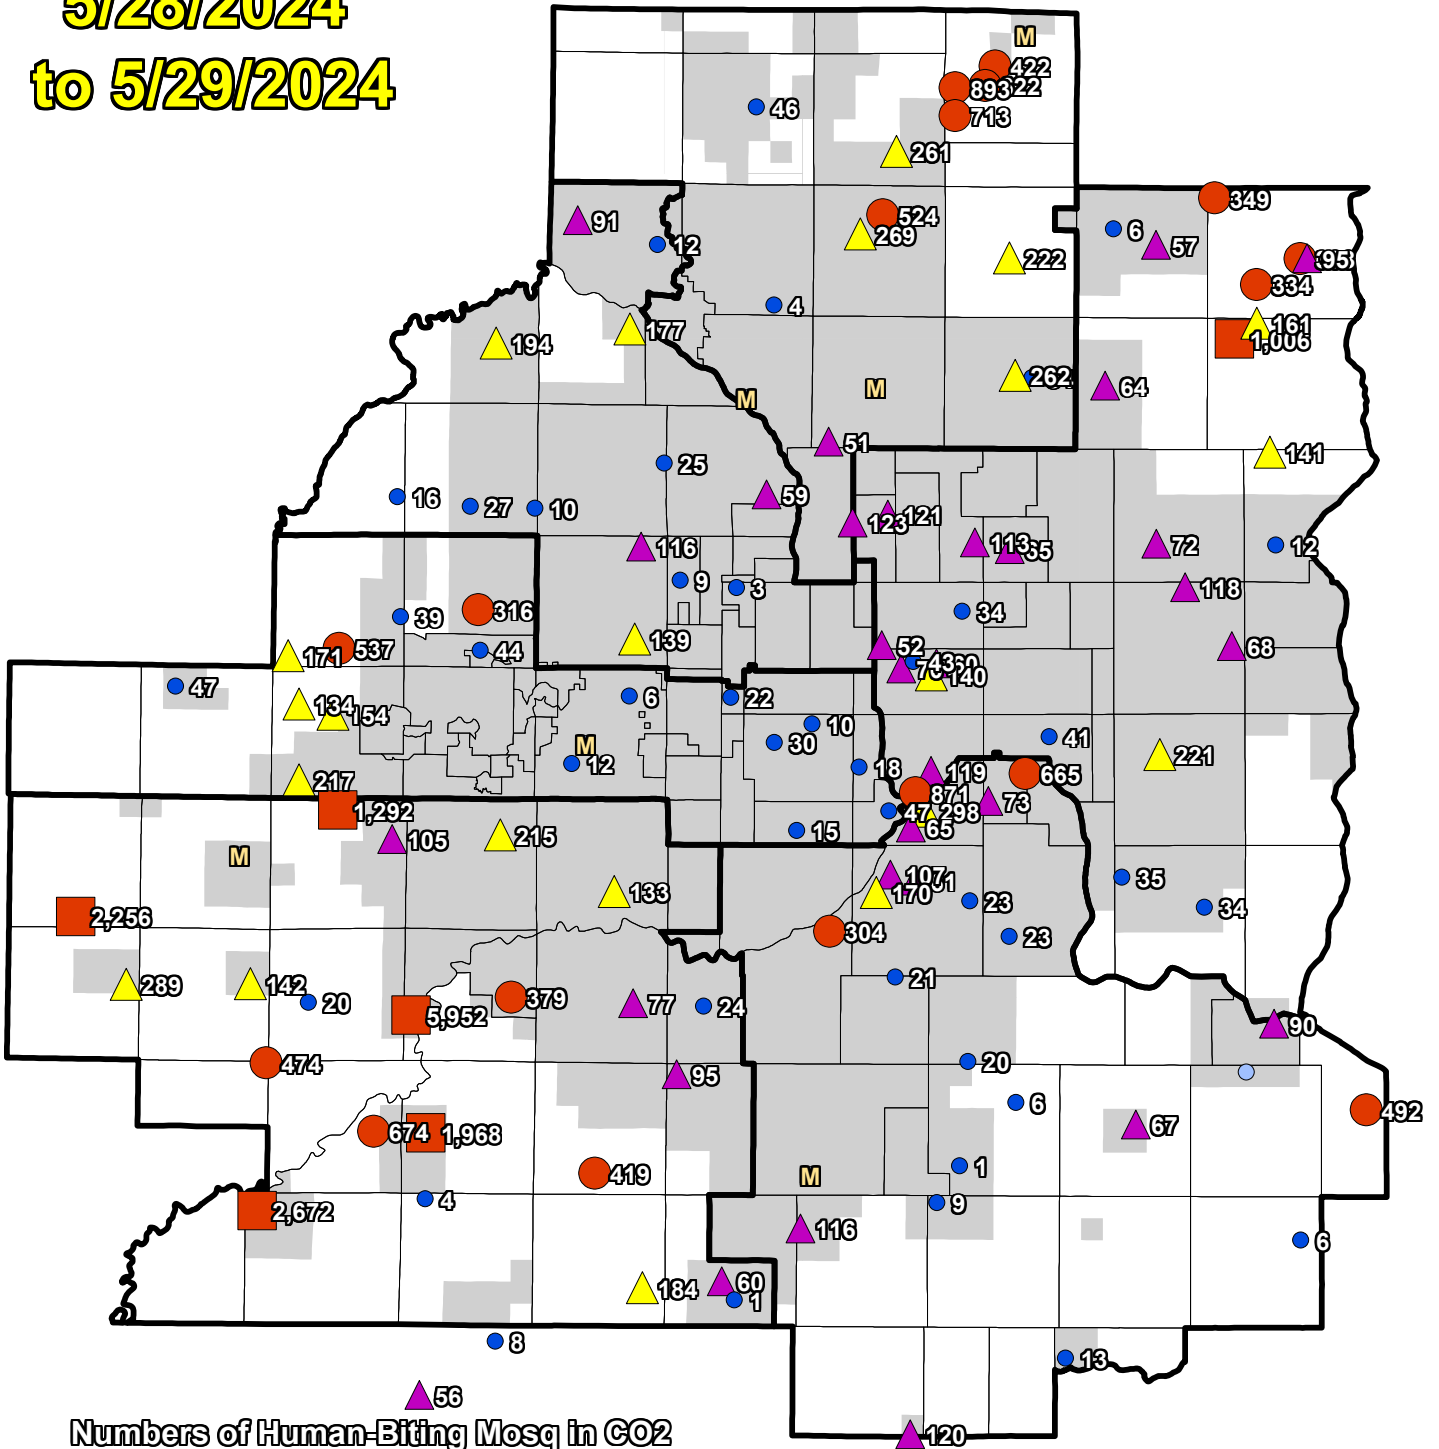

CO2 Trap Human Biting 5/28/2024 to 5/29/2024

Numbers of Human-Biting Mosq in CO2

- 1000+ (6)
- 300-999 (18)
- ▲ 130-299 (23)
- ▲ 50-129 (31)
- 1-49 (42)
- 0 (7)

■ Priority 1 Boundary

■ Missing