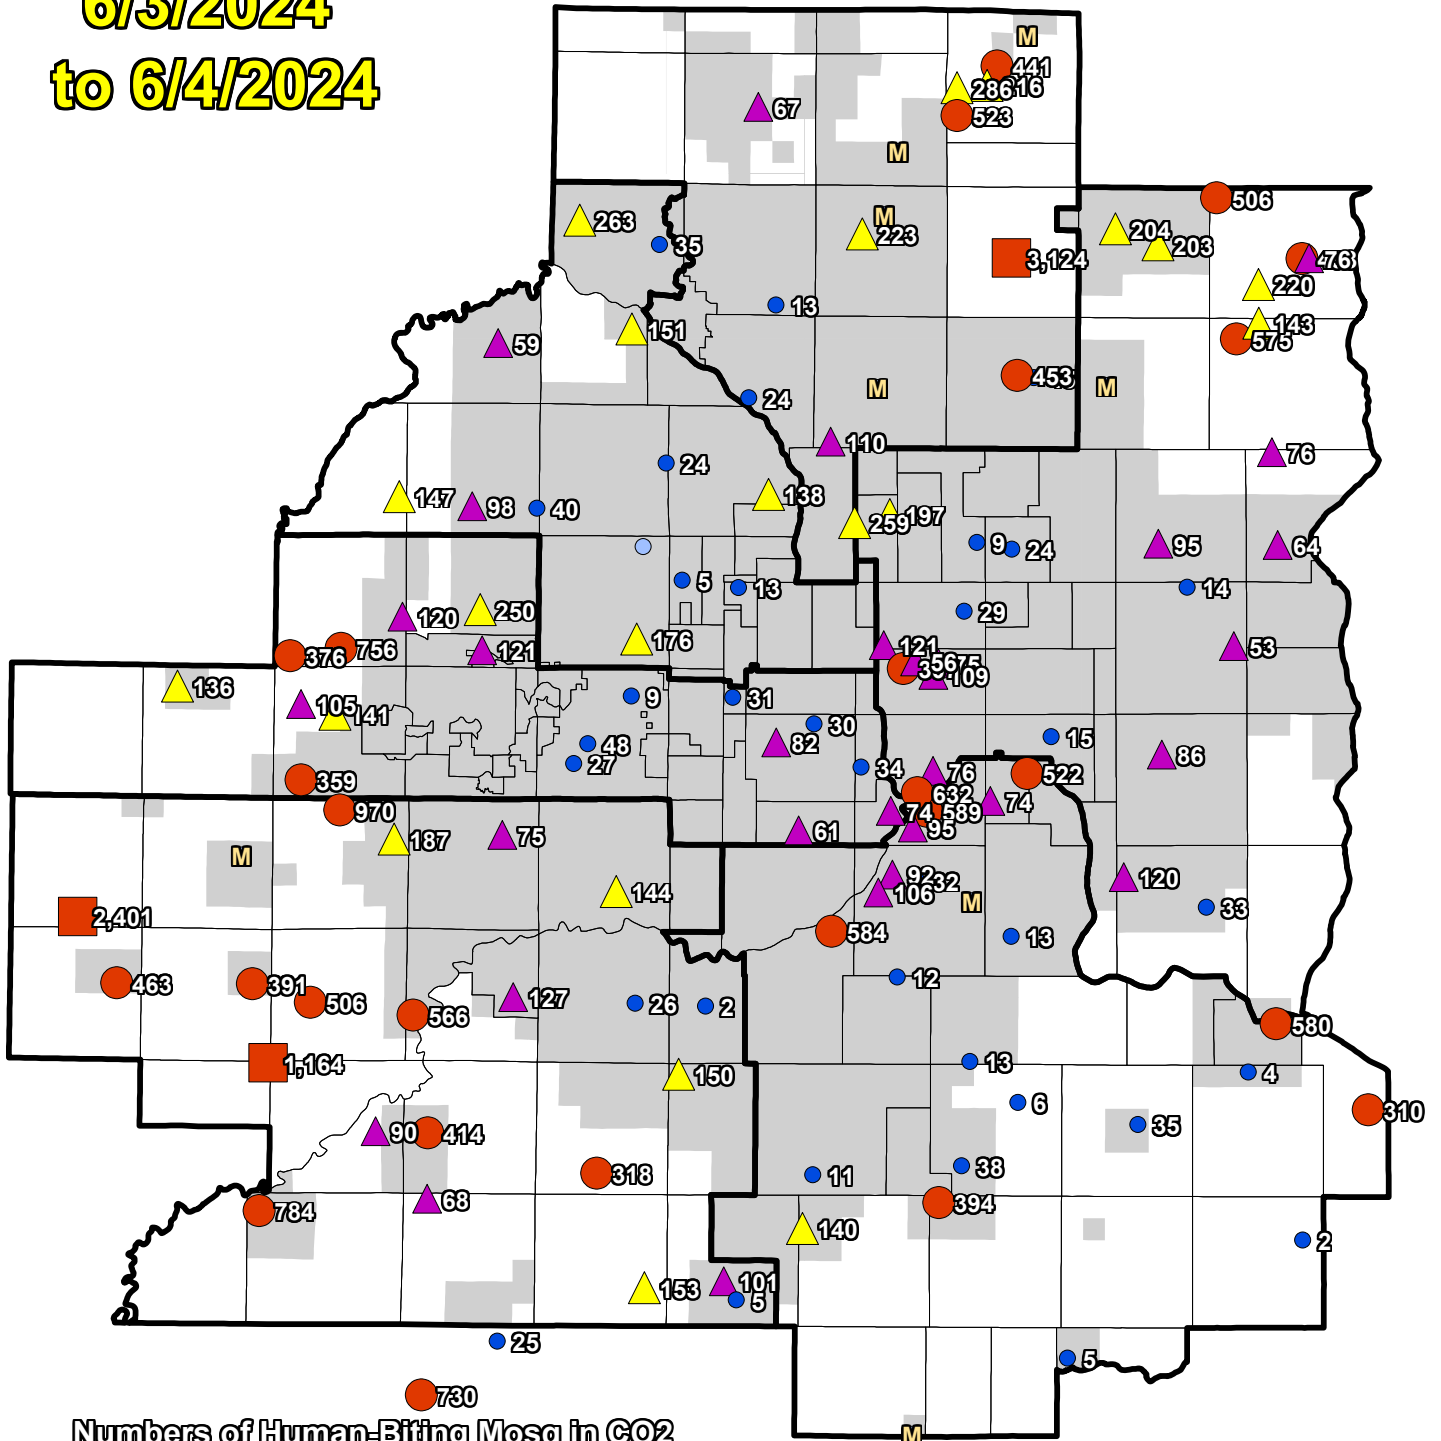

CO2 Trap Human Biting 6/3/2024 to 6/4/2024

Numbers of Human-Biting Mosq in CO2

- 1000+ (3)
- 300-999 (27)
- ▲ 130-299 (22)
- ▲ 50-129 (31)
- 1-49 (35)
- 0 (9)

■ Priority 1 Boundary

M Missing