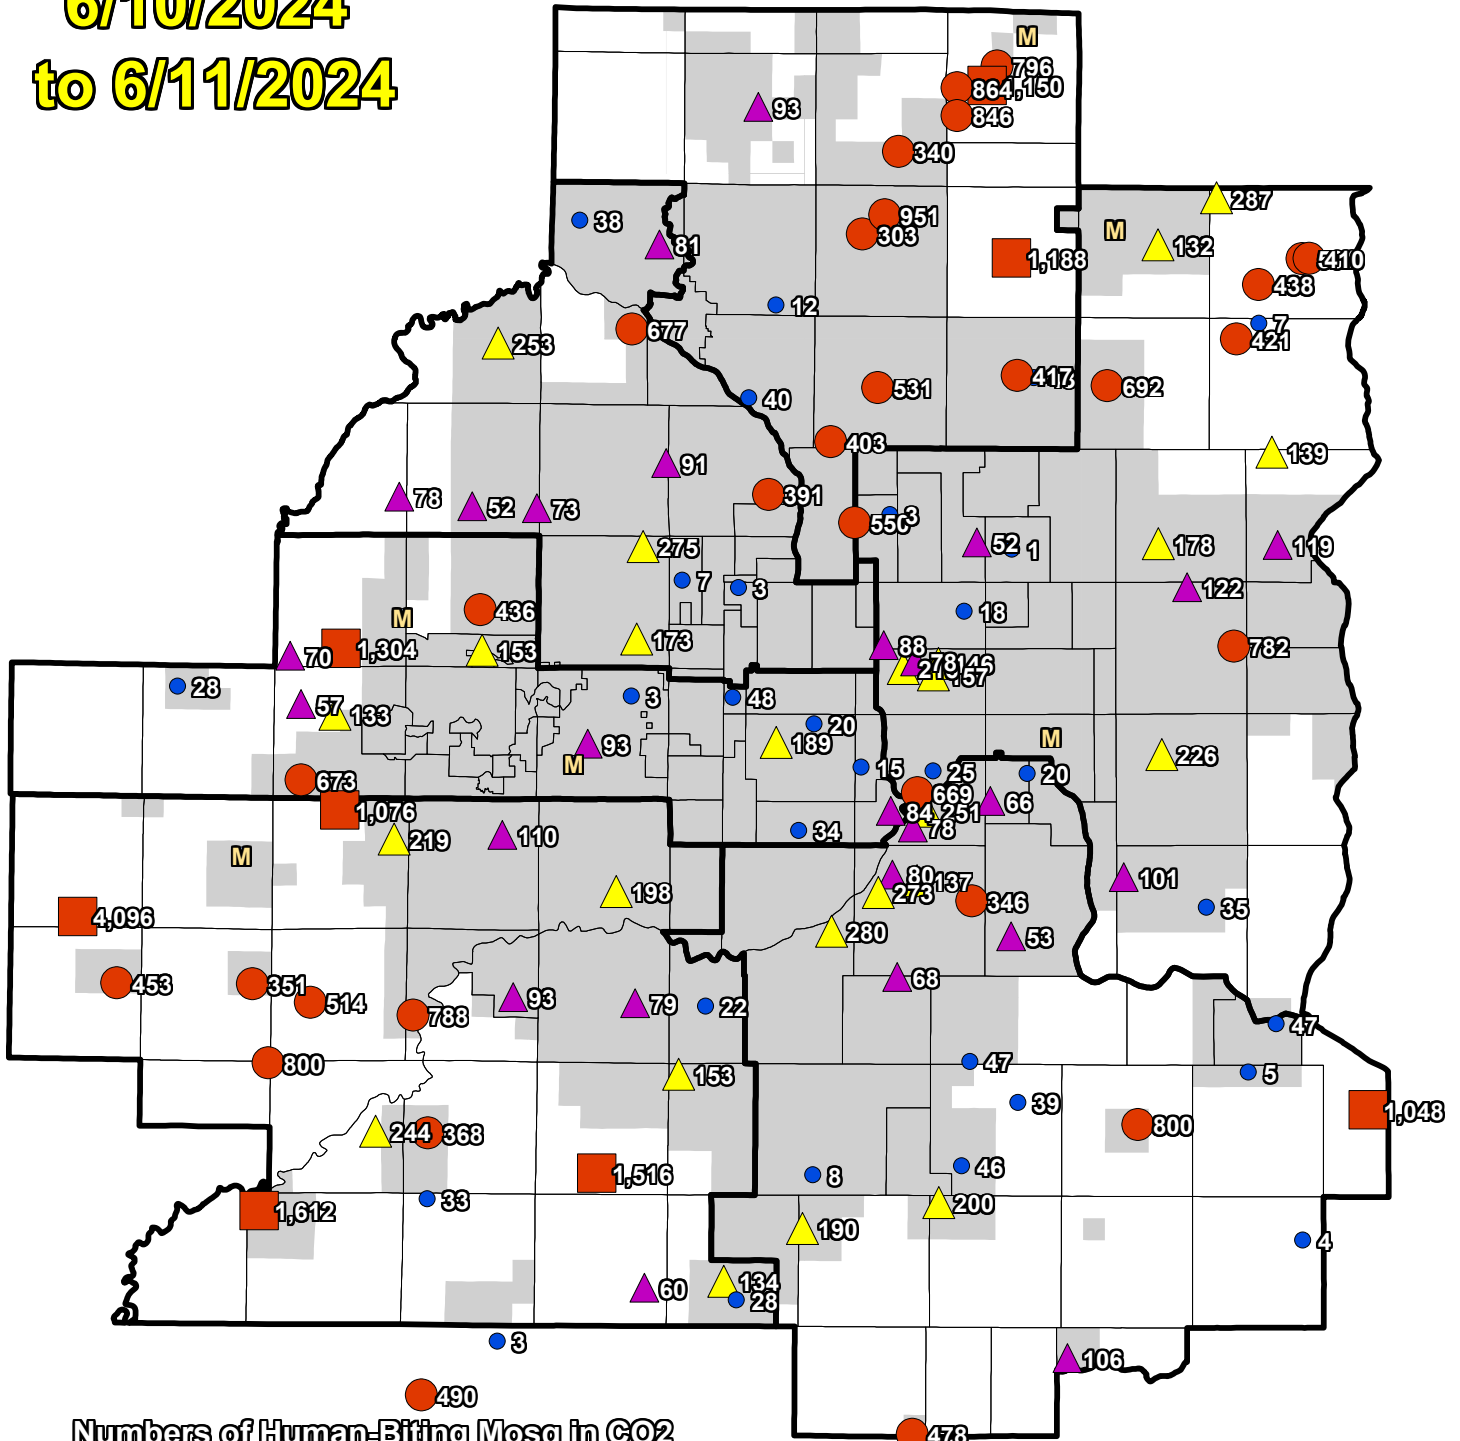

CO2 Trap Human Biting 6/10/2024 to 6/11/2024

Numbers of Human-Biting Mosq in CO2

- 1000+ (8)
- 300-999 (31)
- ▲ 130-299 (26)
- ▲ 50-129 (26)
- 1-49 (30)
- 0 (6)

■ Priority 1 Boundary

M Missing