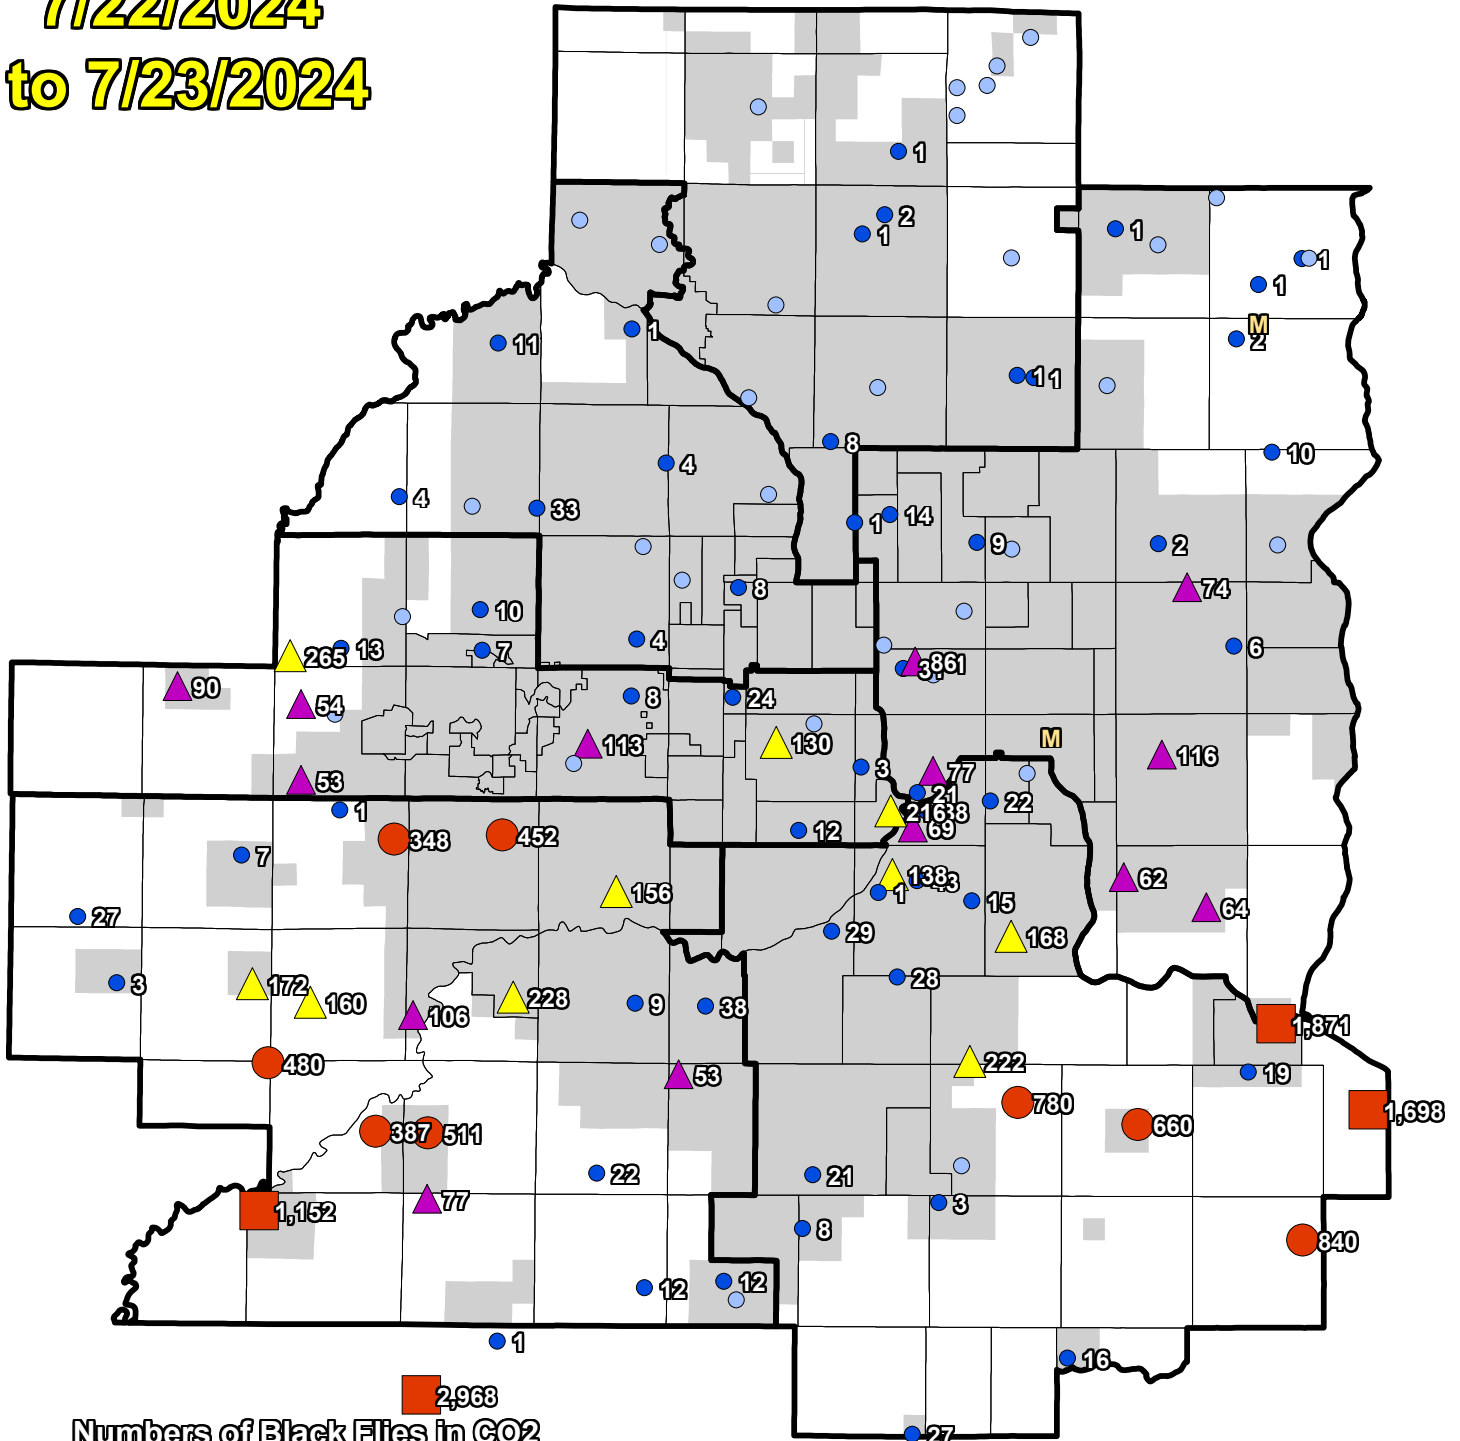

CO2 Trap Black Fly 7/22/2024 to 7/23/2024

Numbers of Black Flies in CO2

- 1000+ (4)
- 300-999 (8)
- ▲ 130-299 (10)
- ▲ 50-129 (14)
- 1-49 (57)
- 0 (34)

■ Priority 1 Boundary

M Missing