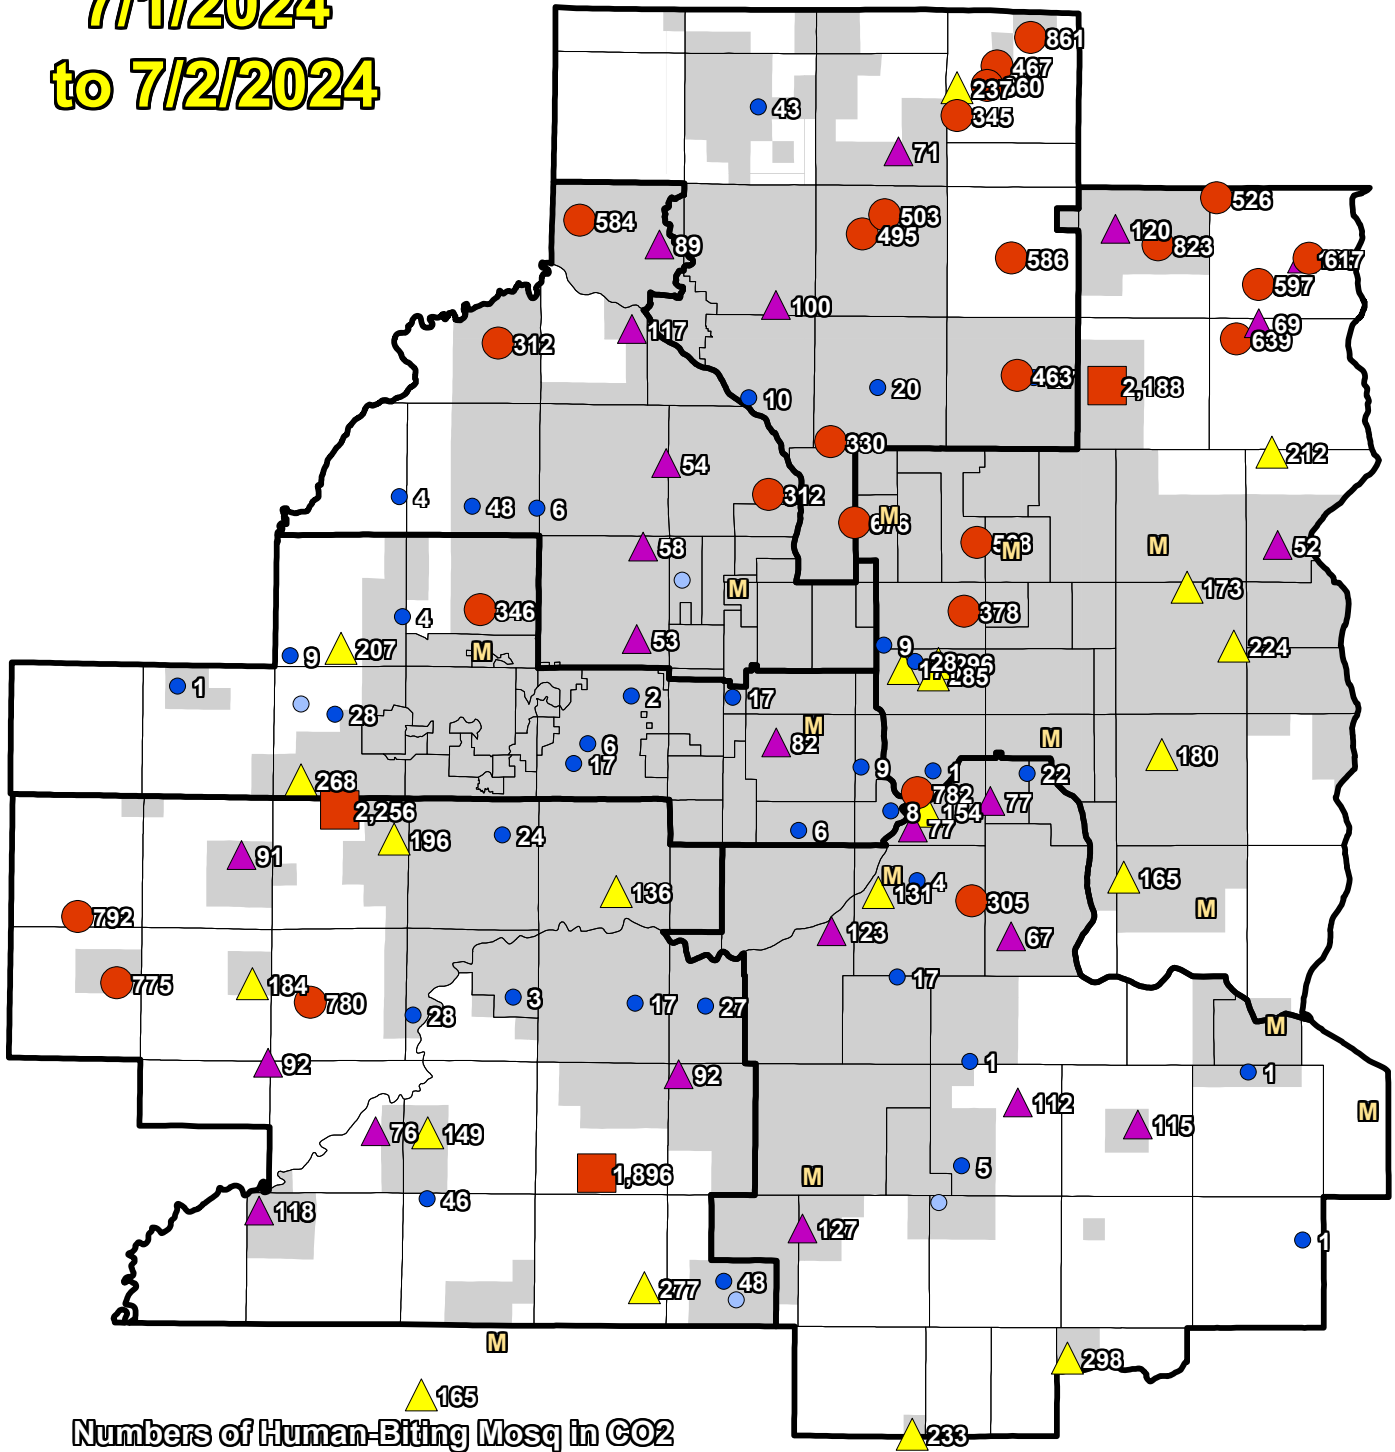

CO2 Trap Human Biting 7/1/2024 to 7/2/2024

Numbers of Human-Biting Mosq in CO2

- 1000+ (3)
- 300-999 (26)
- ▲ 130-299 (21)
- ▲ 50-129 (24)
- 1-49 (35)
- 0 (18)

Priority 1 Boundary

M Missing