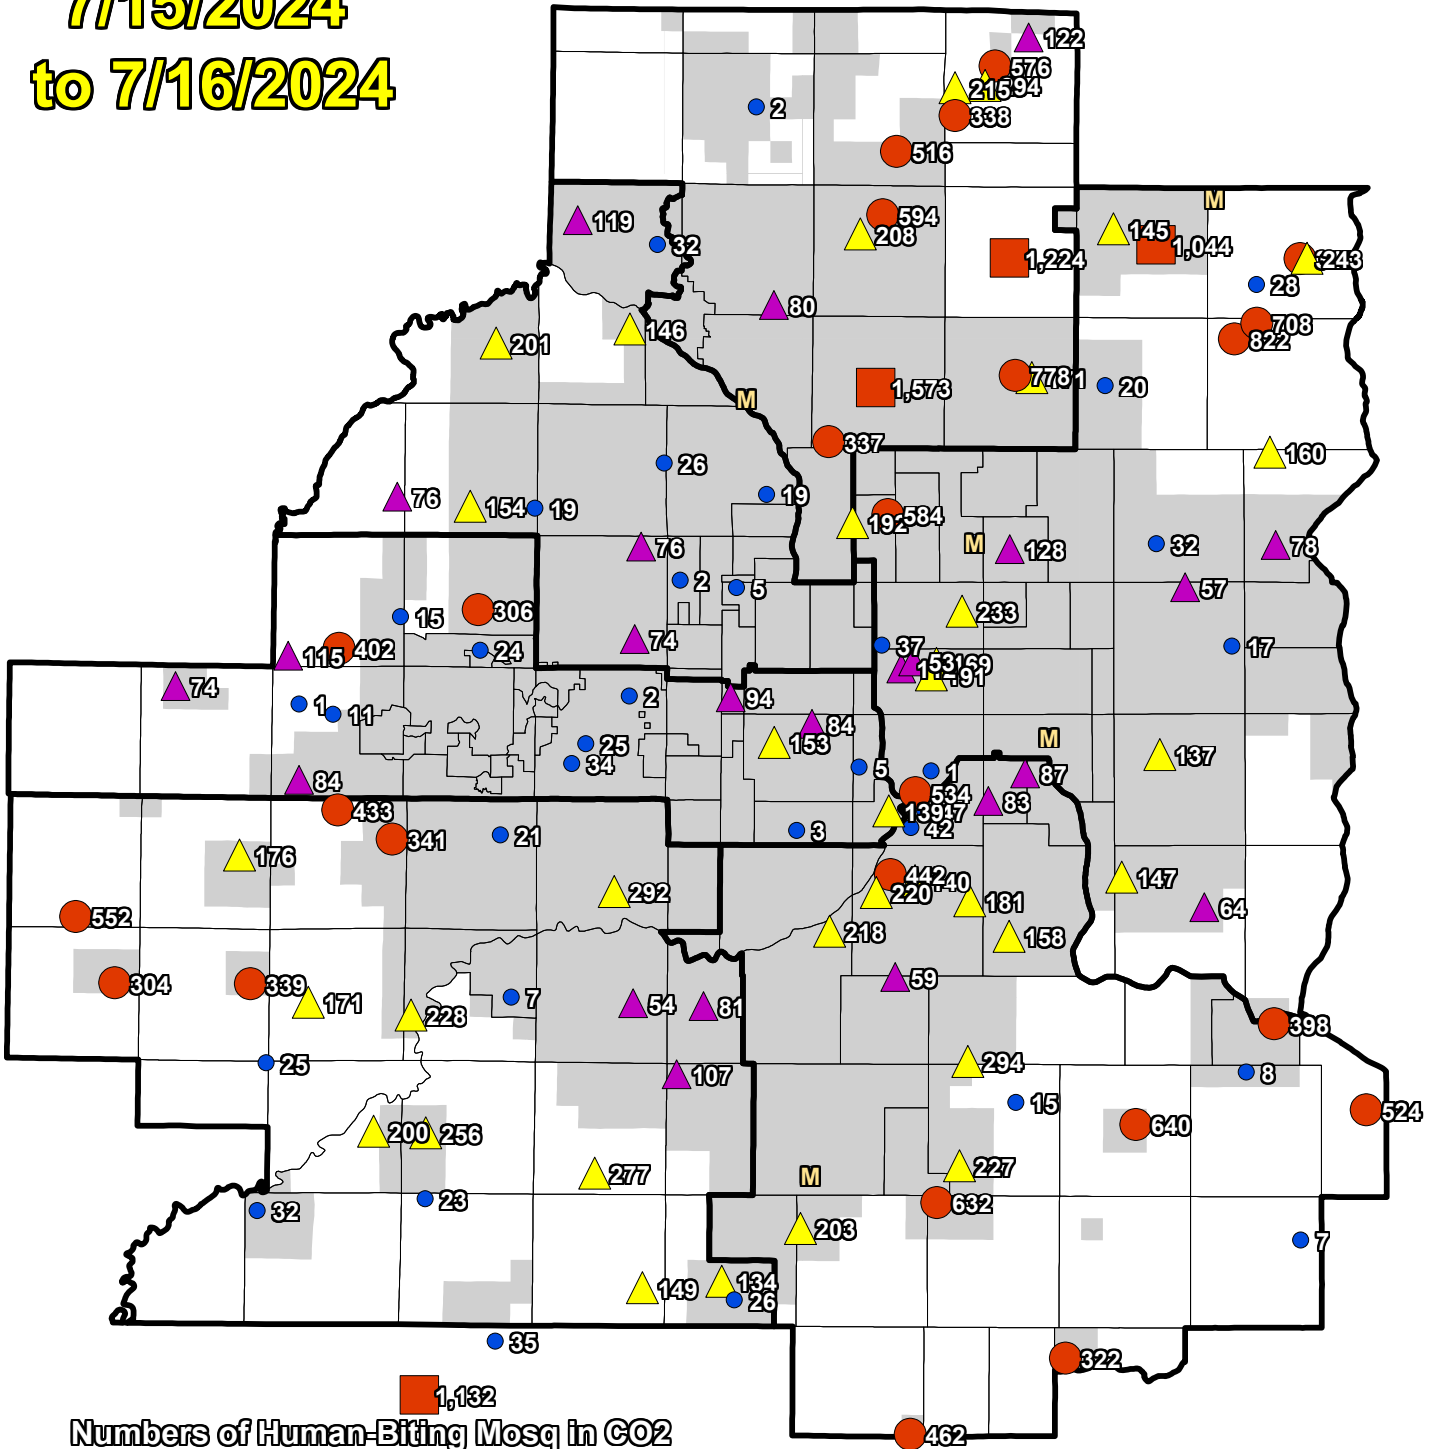

CO2 Trap Human Biting 7/15/2024 to 7/16/2024

Numbers of Human-Biting Mosq in CO2

- 1000+ (4)
- 300-999 (25)
- ▲ 130-299 (36)
- ▲ 50-129 (23)
- 1-49 (34)
- 0 (5)

■ Priority 1 Boundary

M Missing