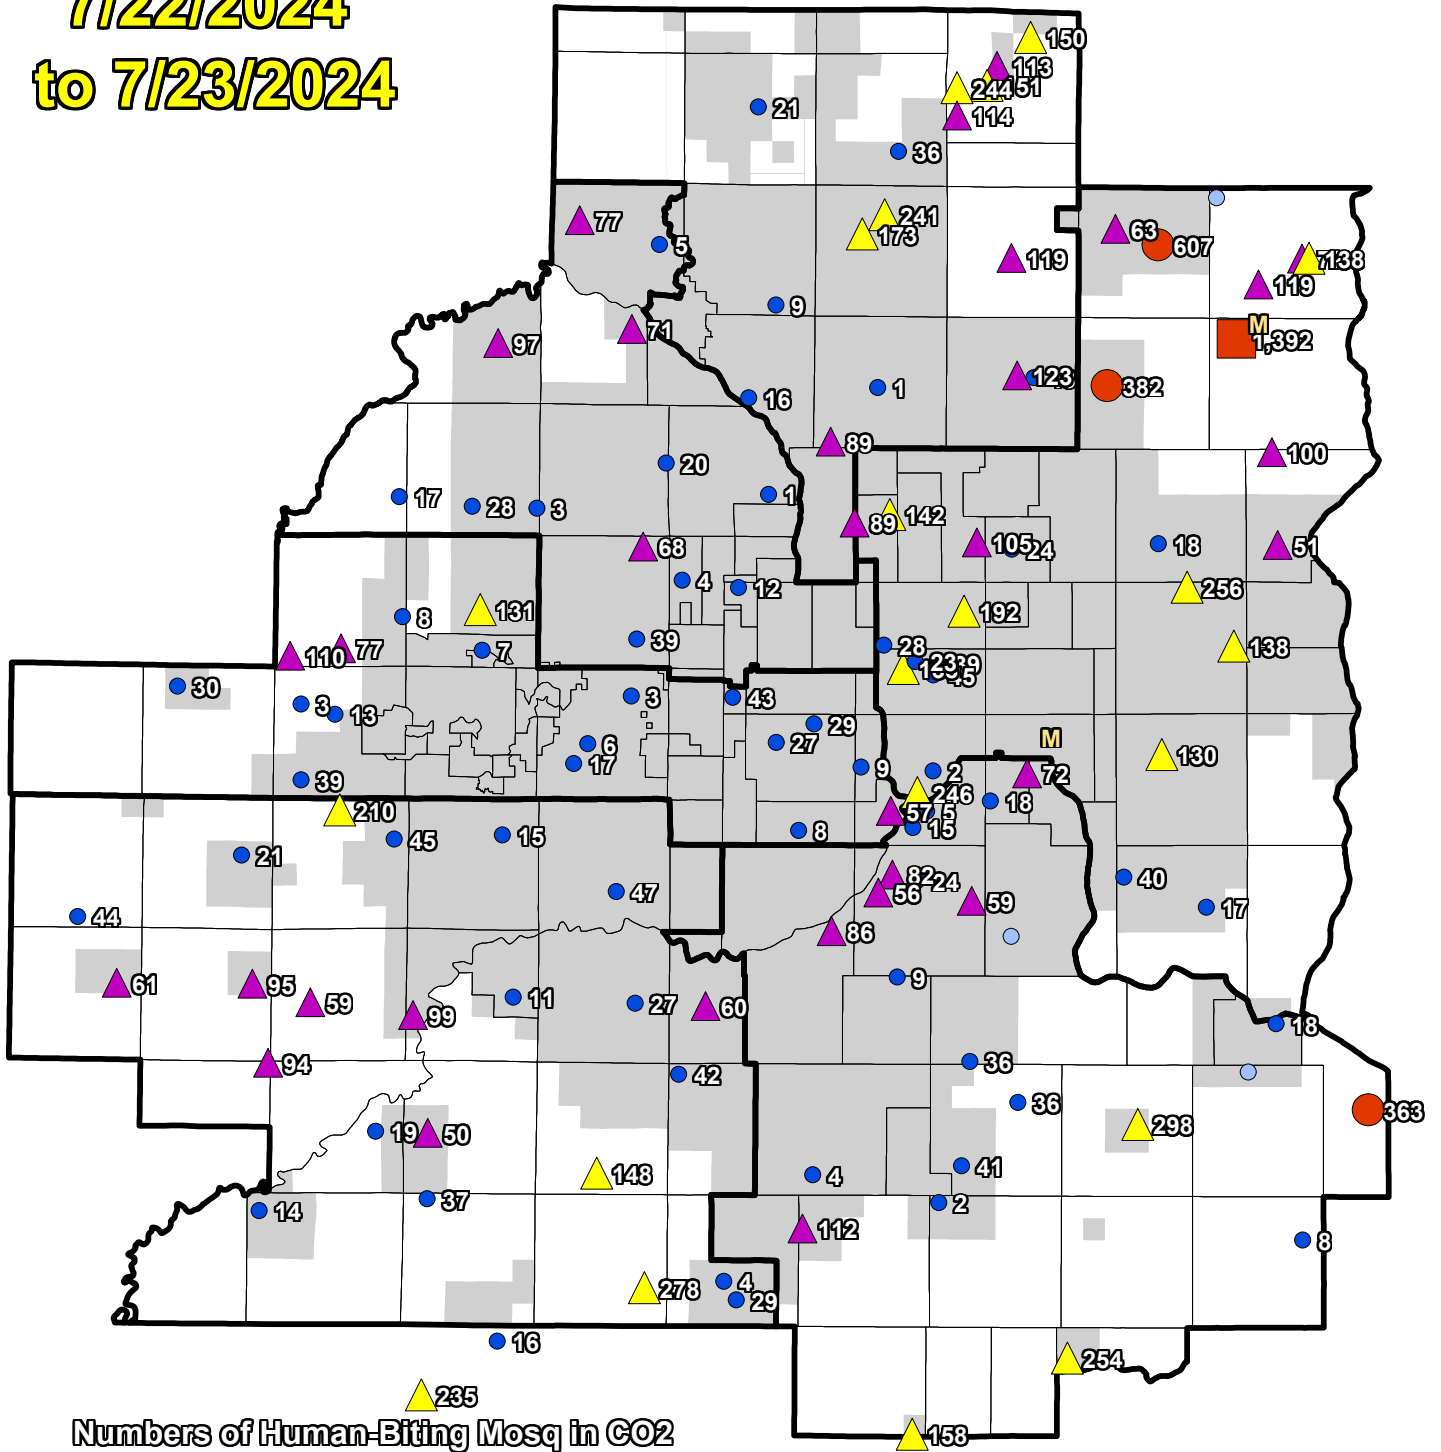

CO2 Trap Human Biting 7/22/2024 to 7/23/2024

Numbers of Human-Biting Mosq in CO2

- 1000+ (1)
- 300-999 (3)
- ▲ 130-299 (21)
- ▲ 50-129 (32)
- 1-49 (65)
- 0 (5)

■ Priority 1 Boundary

M Missing