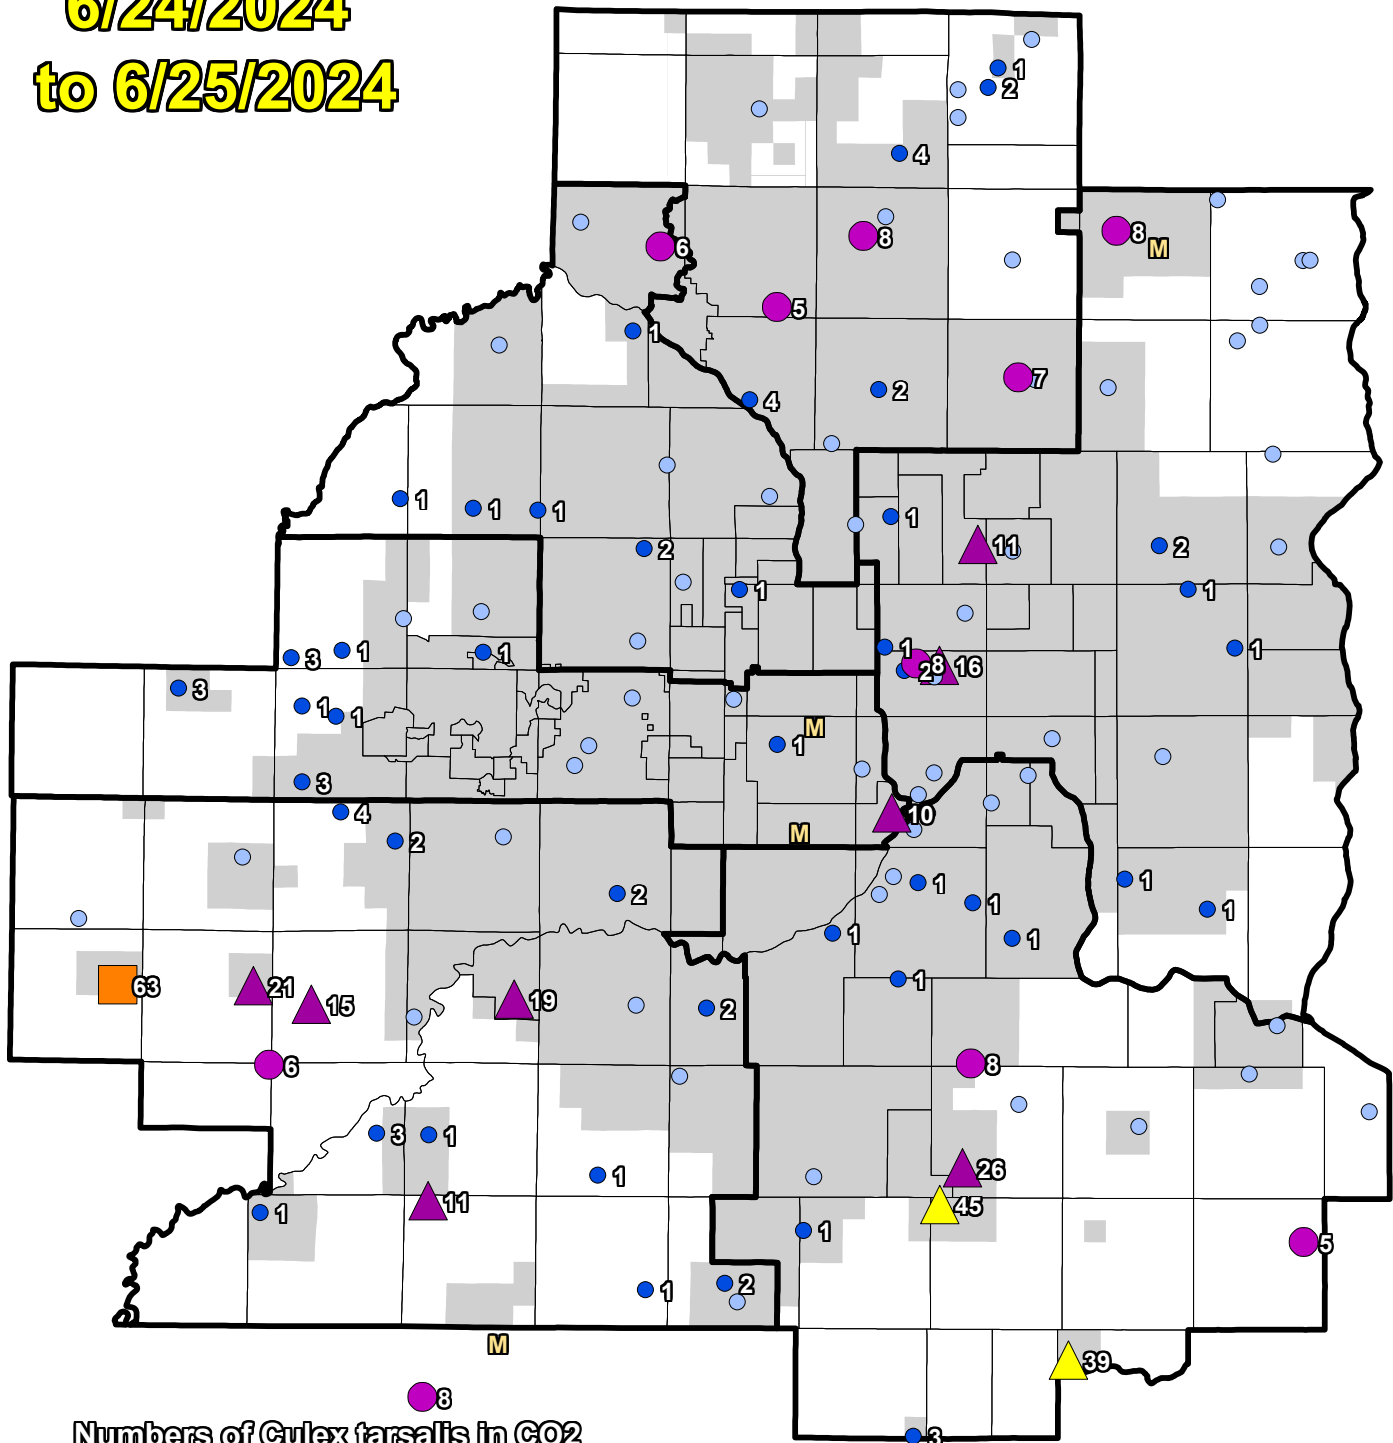

# CO2 Trap Culex tarsalis 6/24/2024 to 6/25/2024

Numbers of Culex tarsalis in CO2

- 50+ (2)
- 30-49 (2)
- 10-29 (3)
- 5-9 (10)
- 1-4 (44)
- 0 (61)

Priority 1 Boundary

M Missing