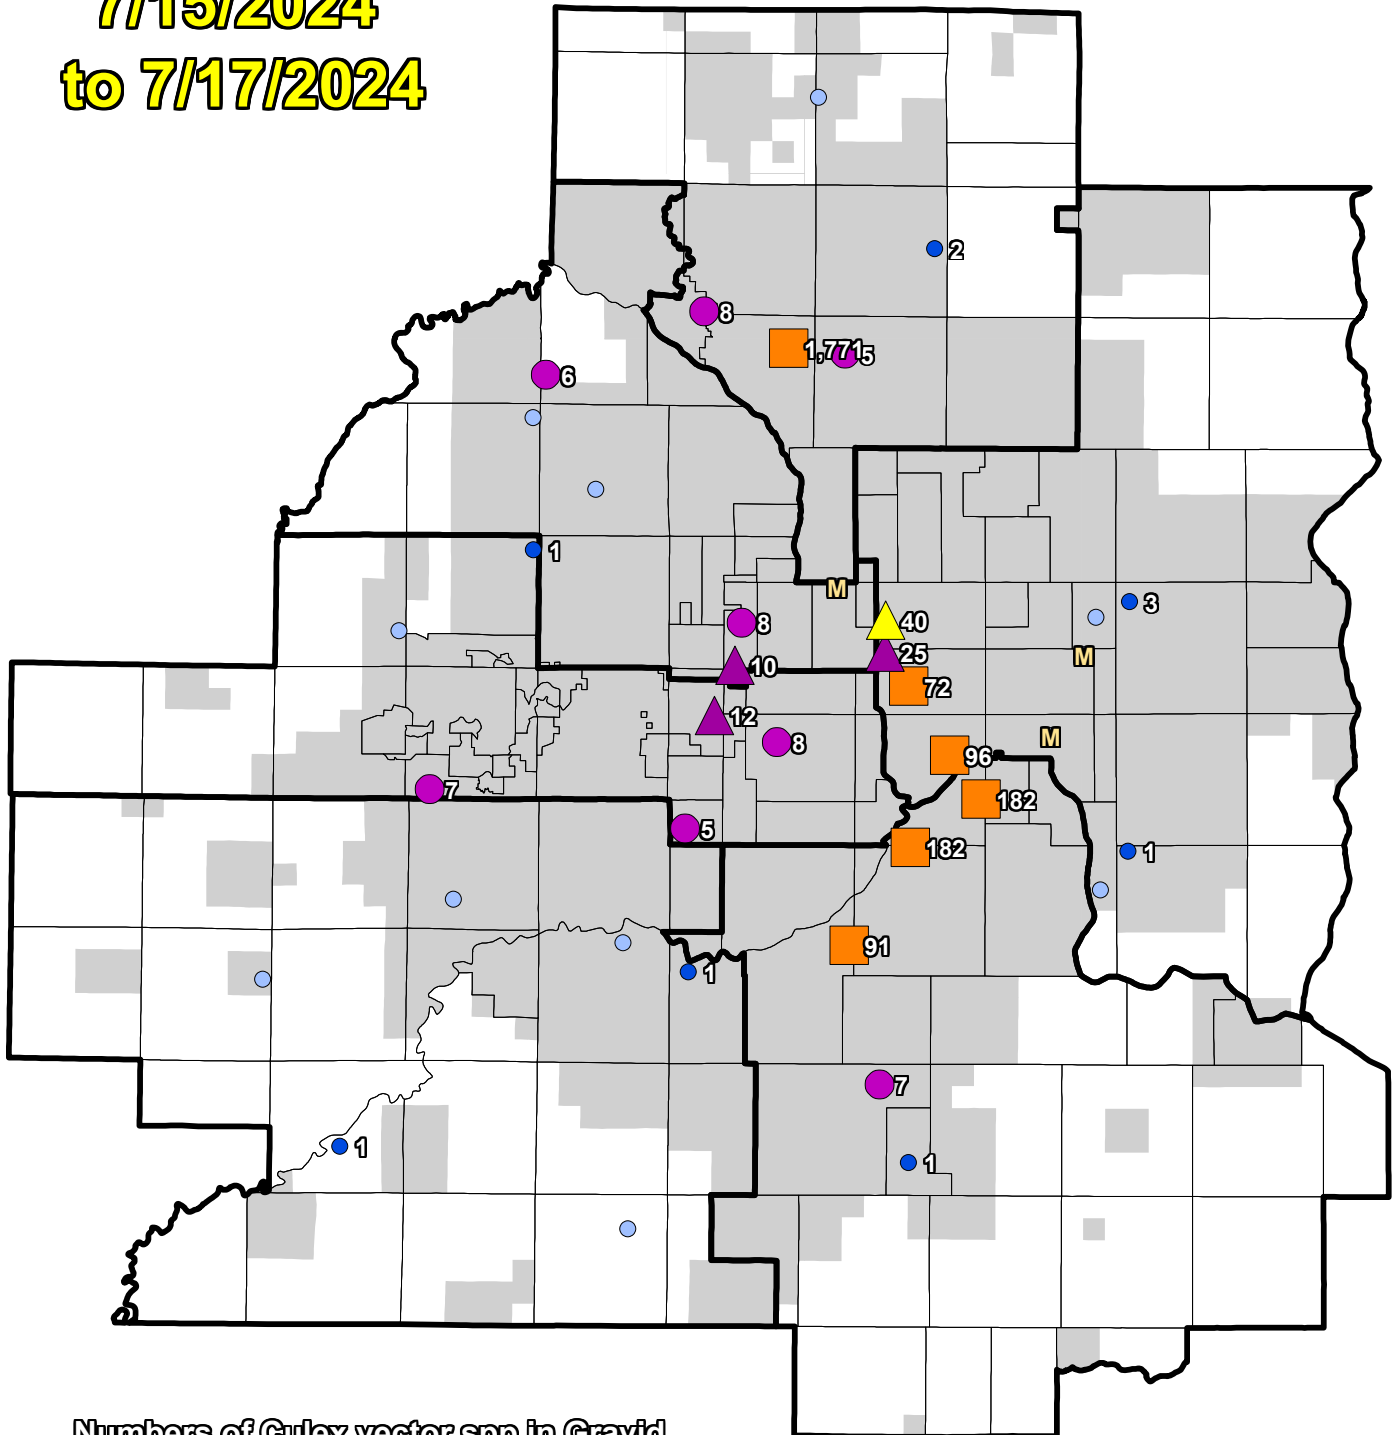

Gravid Trap Culex 4 vectors 7/15/2024 to 7/17/2024

Numbers of Culex vector spp in Gravid

- Orange square 50+ (6)
- Yellow triangle 30-49 (1)
- Purple triangle 10-29 (3)
- Purple circle 5-9 (3)
- Blue circle 1-4 (7)
- Light blue circle 0 (13)

Grey square Priority 1 Boundary

M Missing