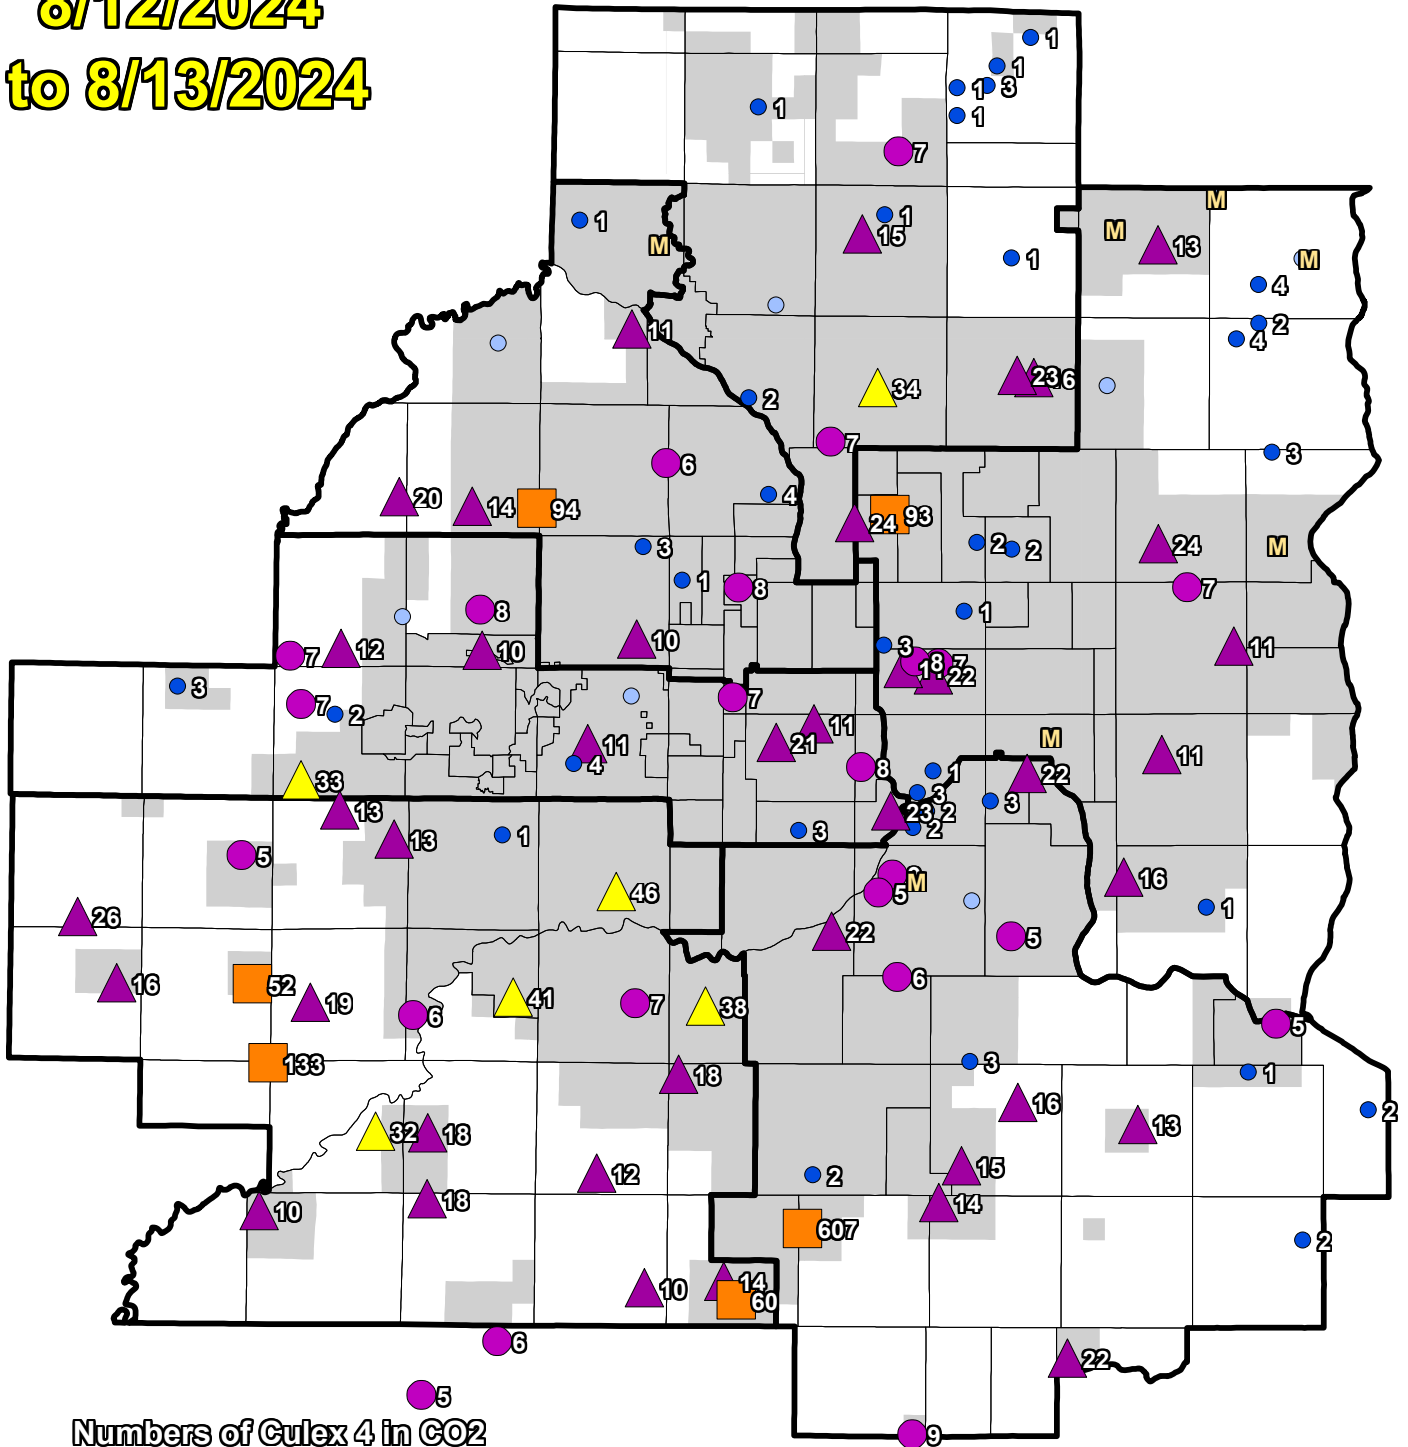

CO2 Trap Culex 4 8/12/2024 to 8/13/2024

Numbers of Culex 4 in CO2

- 50+ (6)
- ▲ 30-49 (6)
- ▲ 10-29 (41)
- 5-9 (23)
- 1-4 (37)
- 0 (14)

Priority 1 Boundary

M Missing