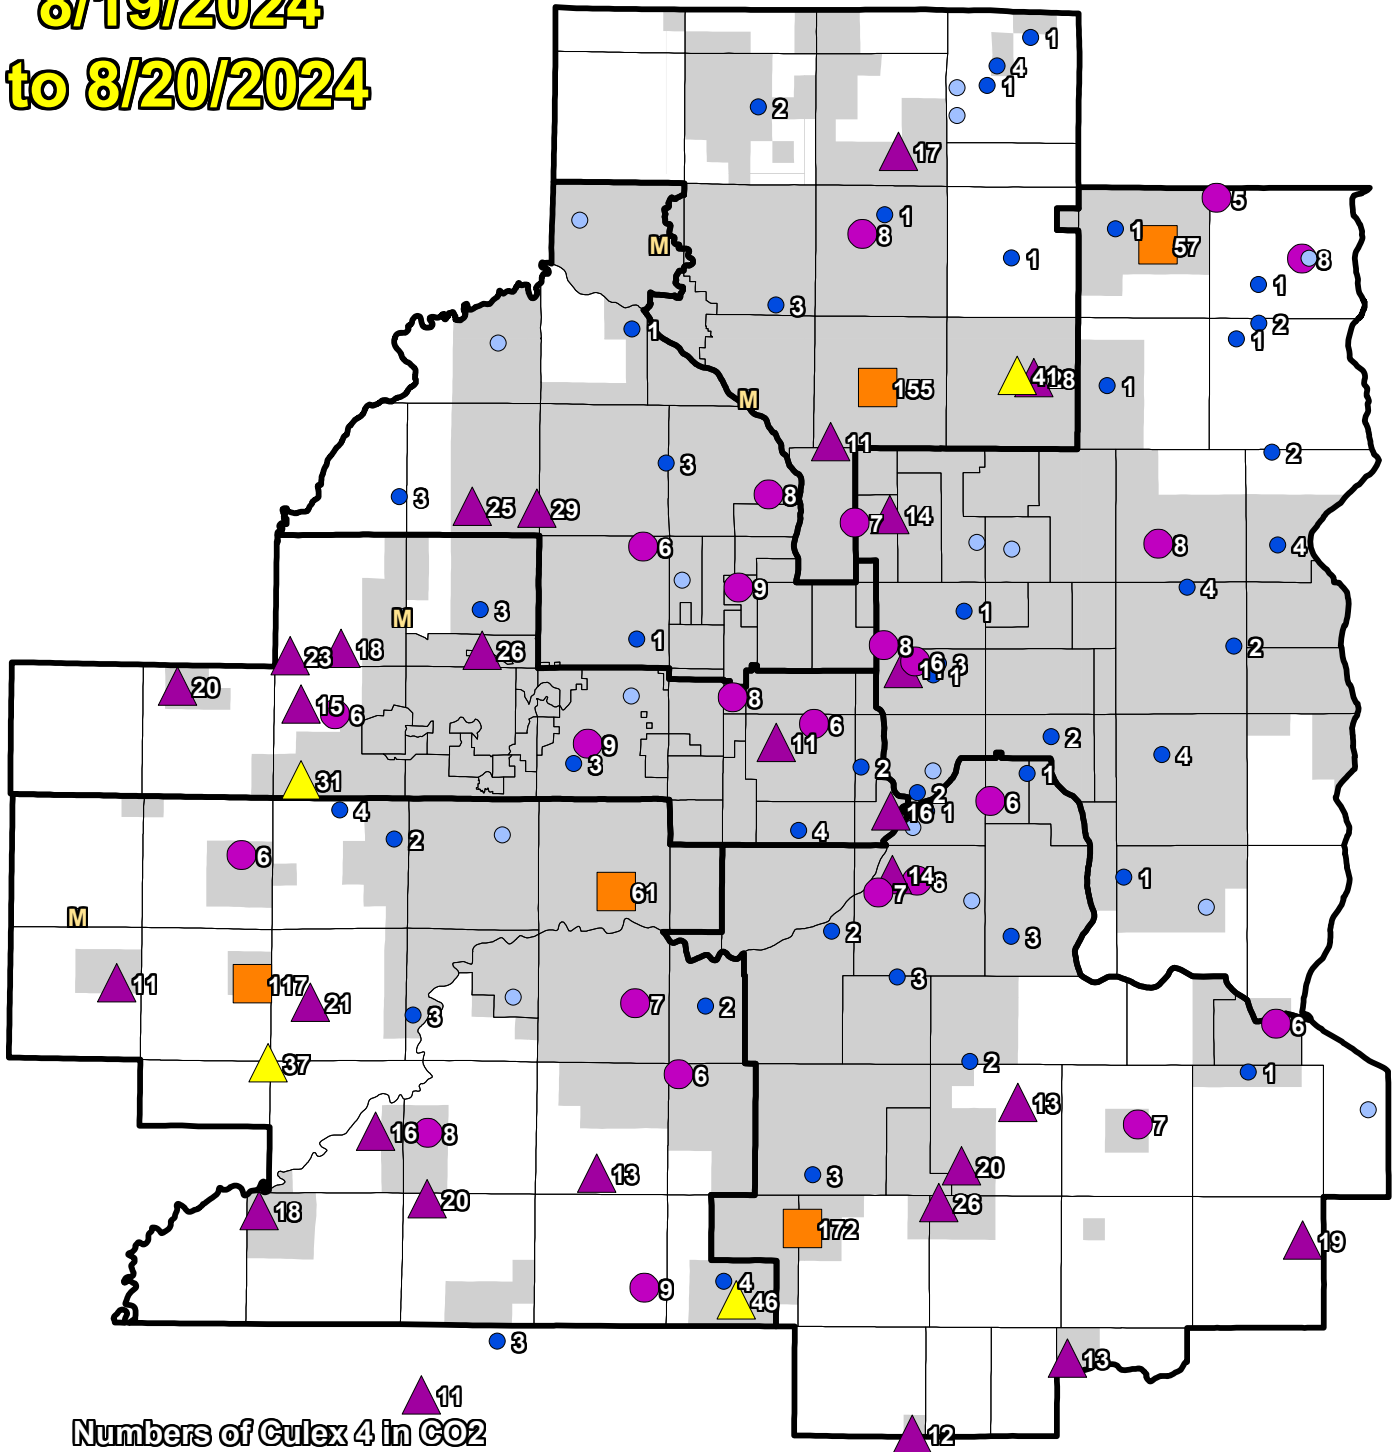

CO2 Trap Culex 4 8/19/2024 to 8/20/2024

Numbers of Culex 4 in CO2

- 50+ (5)
- ▲ 30-49 (4)
- ▲ 10-29 (28)
- 5-9 (24)
- 1-4 (46)
- 0 (20)

Priority 1 Boundary

M Missing