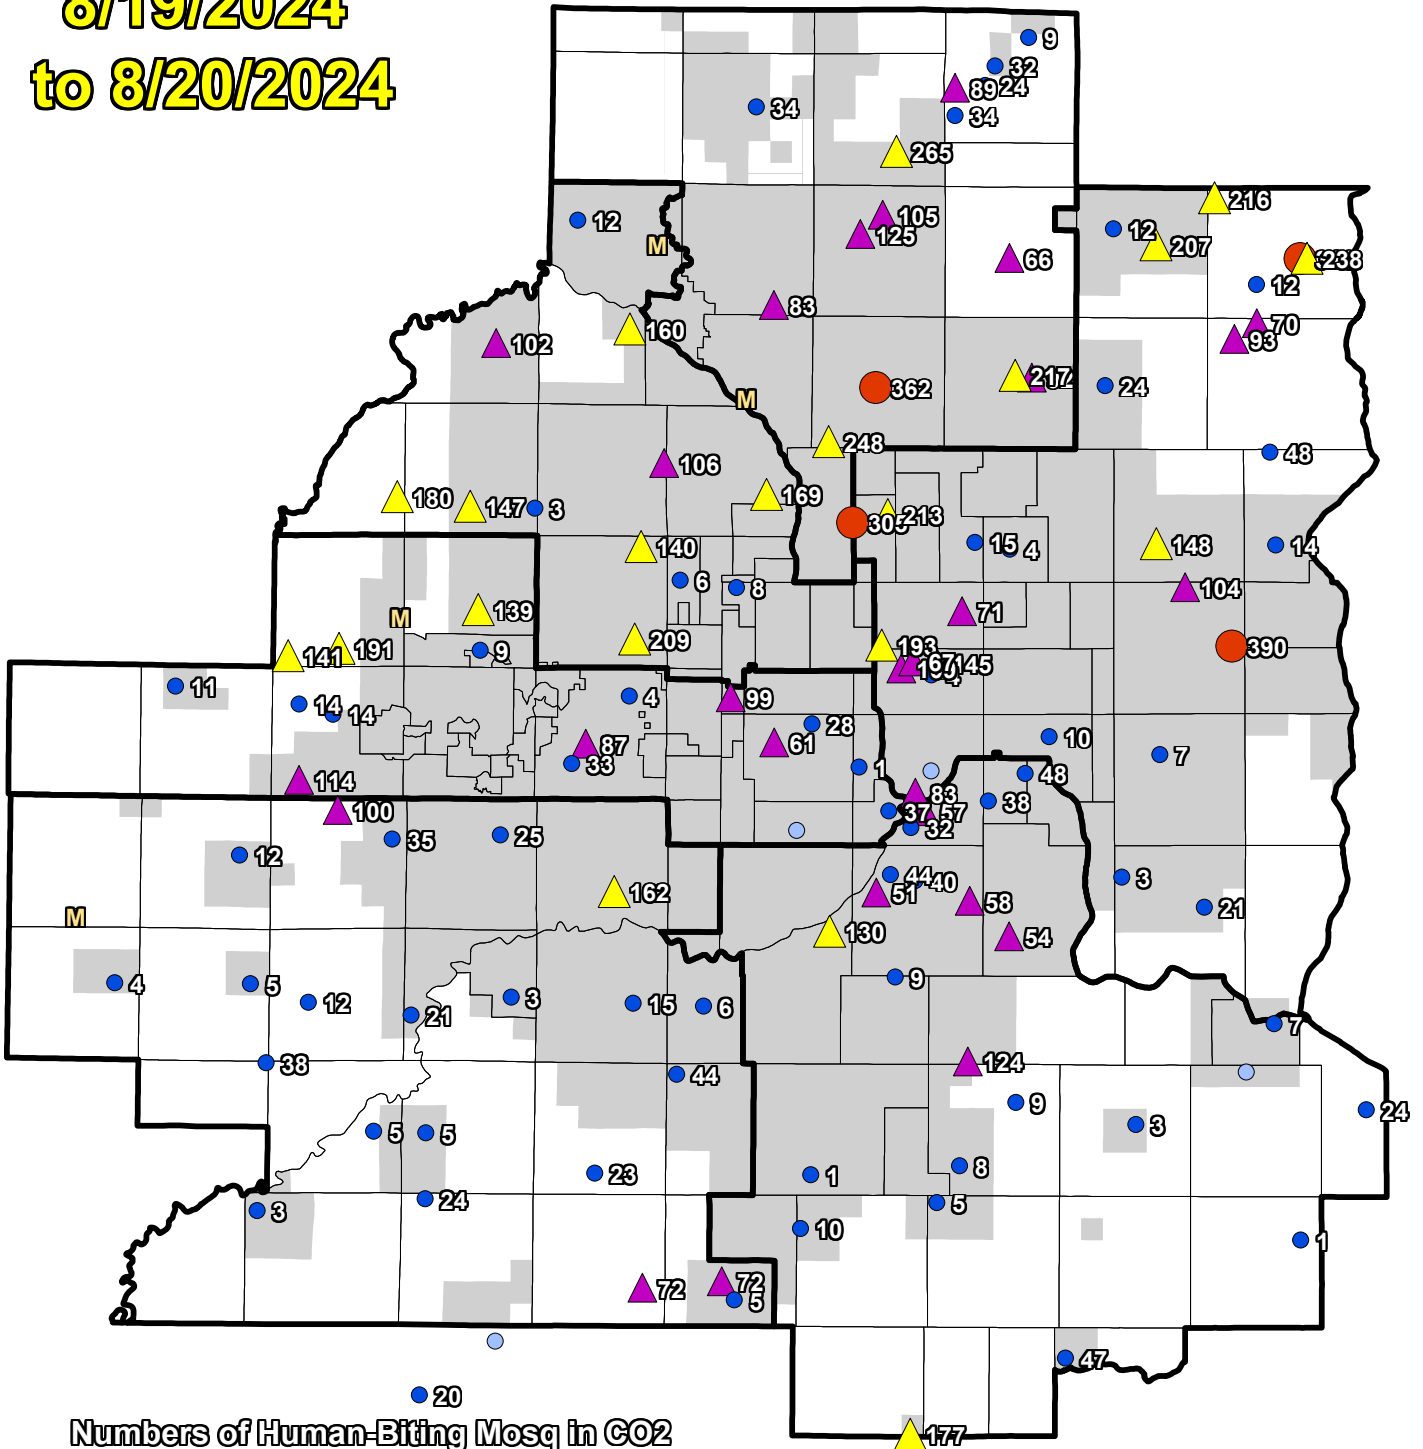

CO2 Trap Human Biting 8/19/2024 to 8/20/2024

Numbers of Human-Biting Mosq in CO2

- 1000+ (0)
- 300-999 (4)
- ▲ 130-299 (22)
- ▲ 50-129 (27)
- 1-49 (66)
- 0 (8)

■ Priority 1 Boundary

M Missing