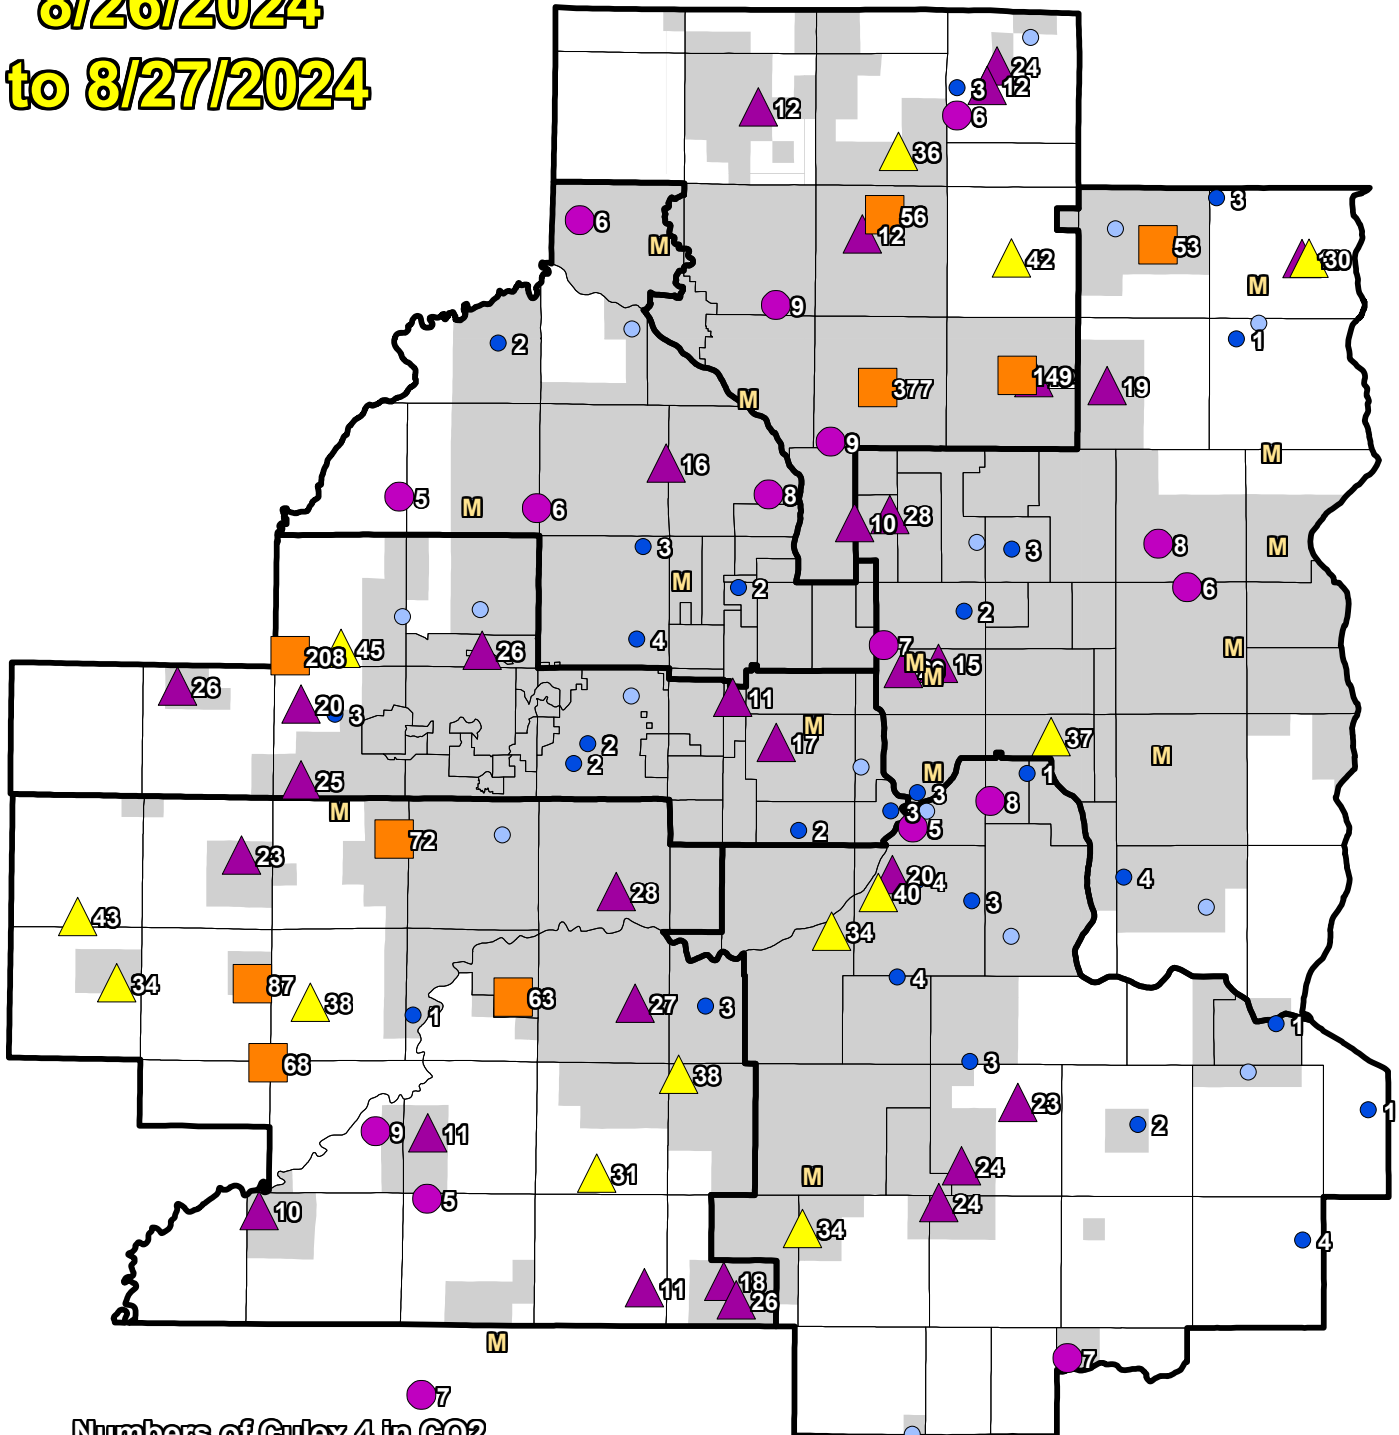

CO2 Trap Culex 4 8/26/2024 to 8/27/2024

Numbers of Culex 4 in CO2

- 50+ (9)
- ▲ 30-49 (13)
- ▲ 10-29 (30)
- 5-9 (17)
- 1-4 (27)
- 0 (31)

Priority 1 Boundary

M Missing