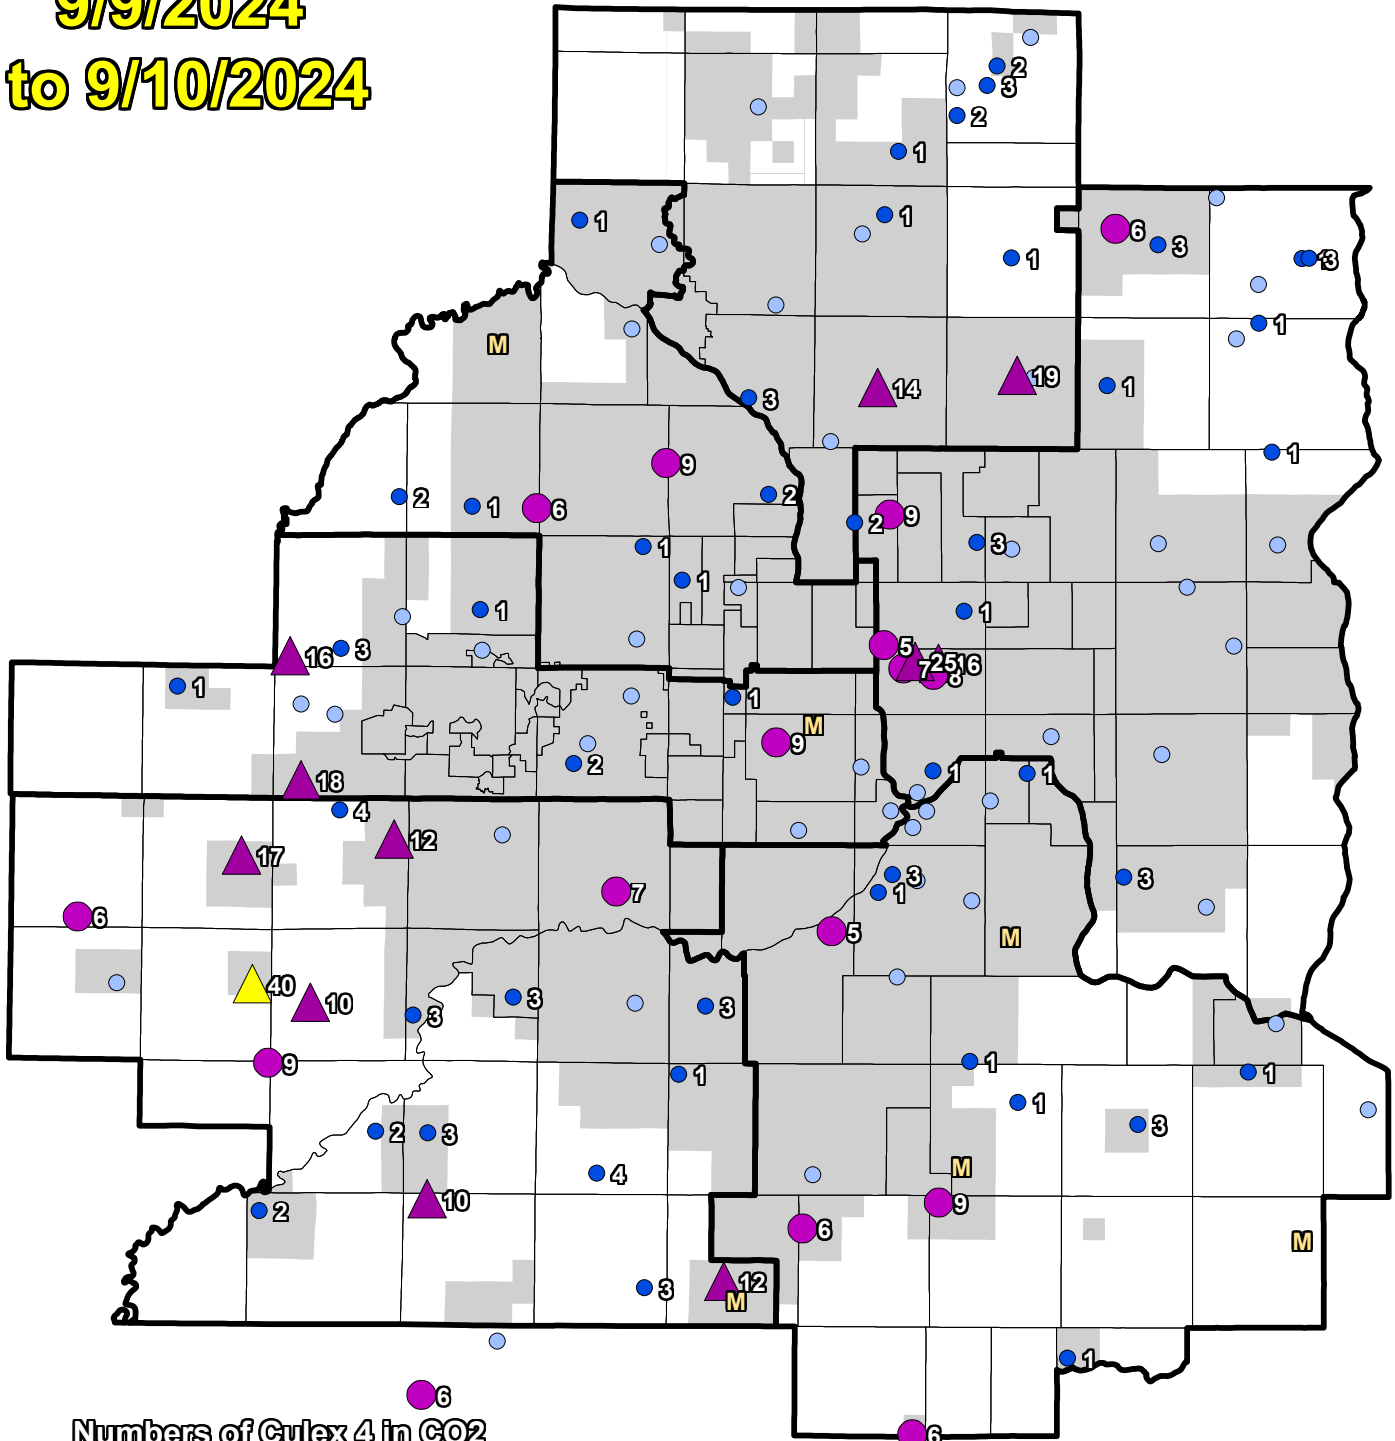

CO2 Trap Culex 4 9/9/2024 to 9/10/2024

Numbers of Culex 4 in CO2

- 50+ (0)
- ▲ 30-49 (1)
- ▲ 10-29 (11)
- 5-9 (16)
- 1-4 (43)
- 0 (51)

■ Priority 1 Boundary

M Missing