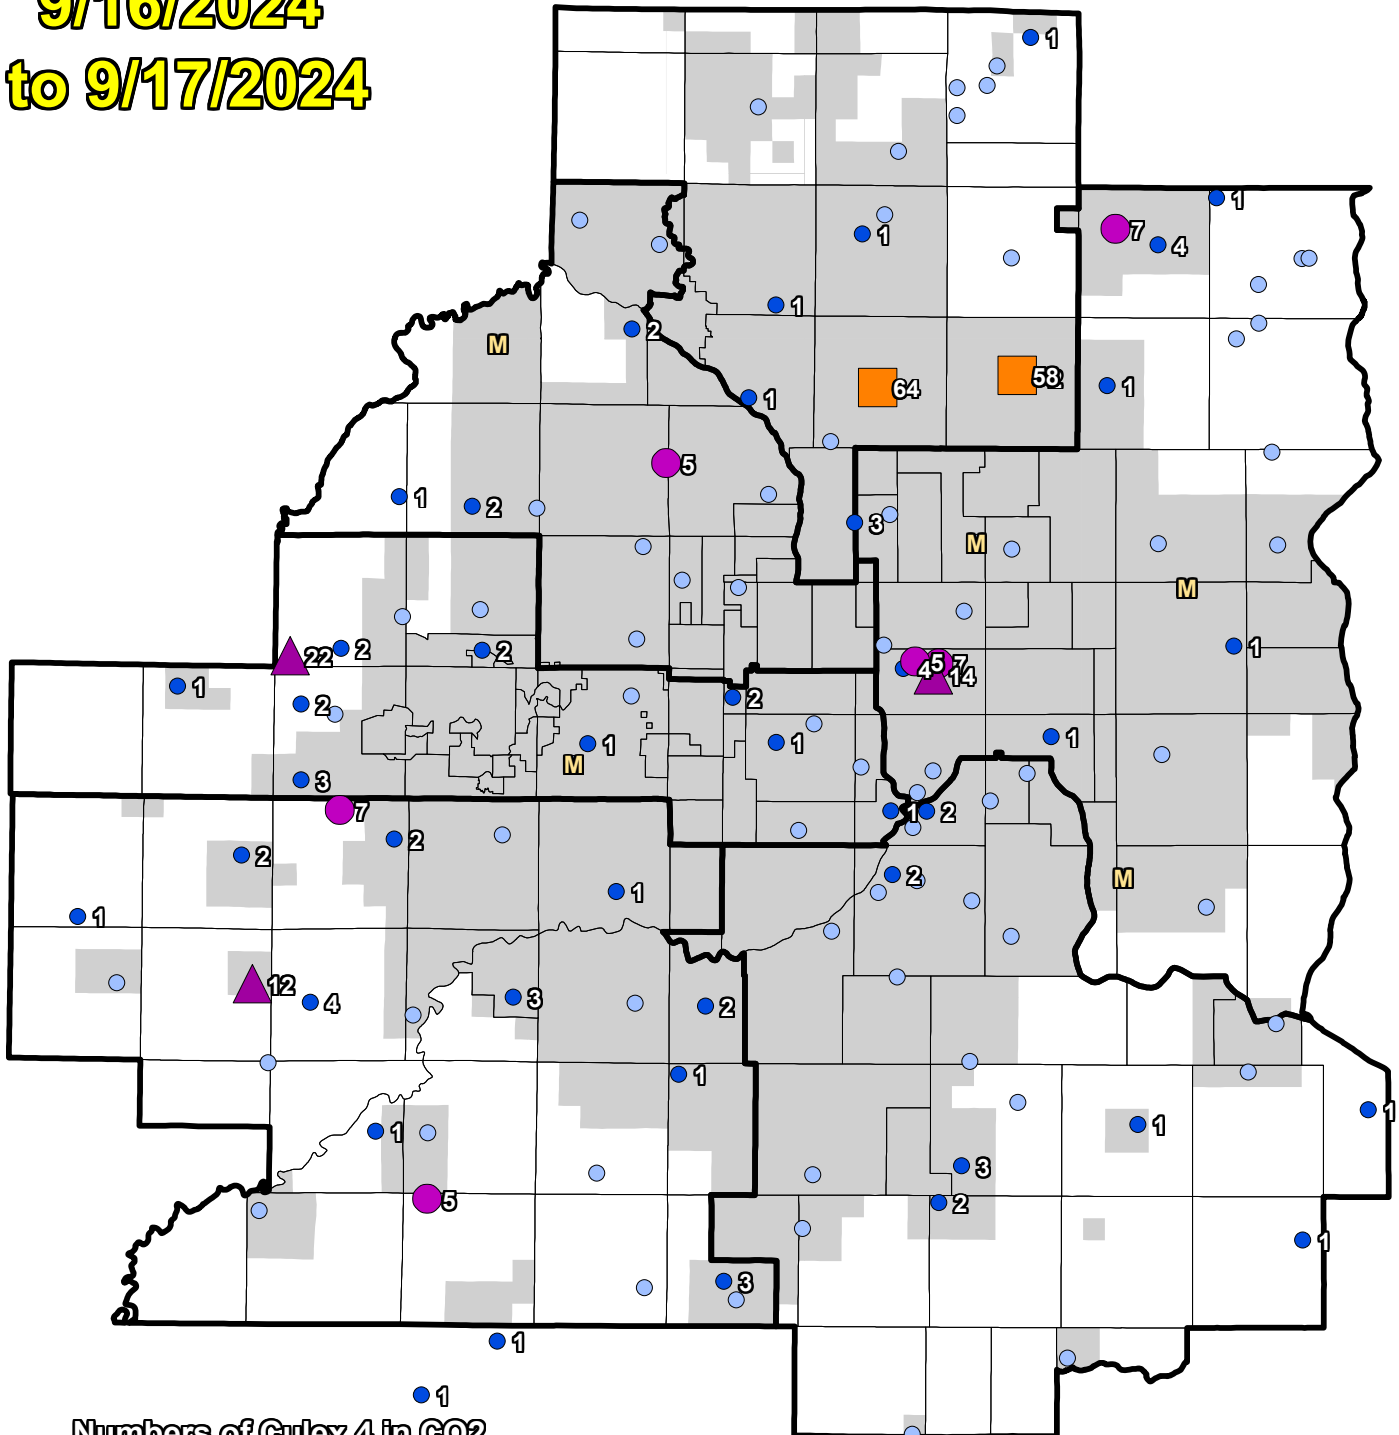

CO2 Trap Culex 4 9/16/2024 to 9/17/2024

Numbers of Culex 4 in CO2

- 50+ (2)
- ▲ 30-49 (0)
- ▲ 10-29 (3)
- 5-9 (3)
- 1-4 (43)
- 0 (73)

Priority 1 Boundary

M Missing