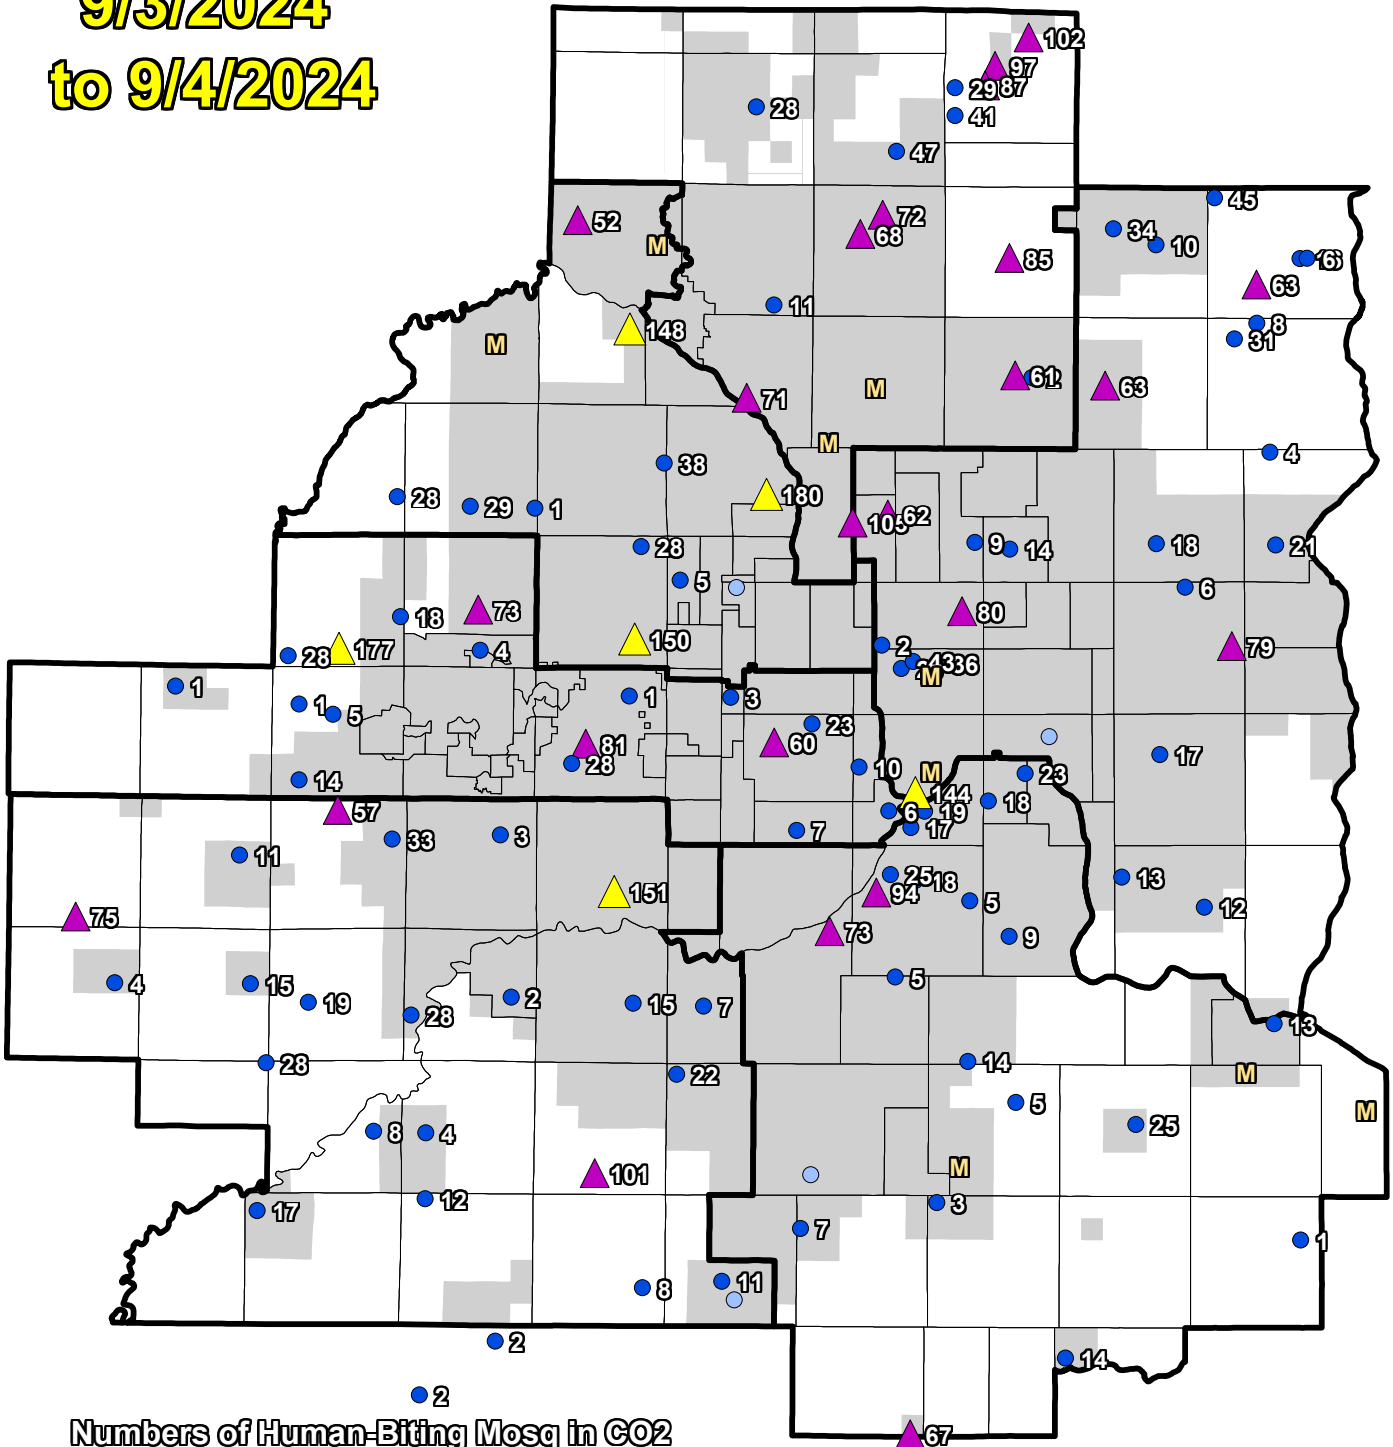

CO2 Trap Human Biting 9/3/2024 to 9/4/2024

Numbers of Human-Biting Mosq in CO2

- 1000+ (0)
- 300-999 (0)
- ▲ 130-299 (6)
- ▲ 50-129 (24)
- 1-49 (84)
- 0 (13)

■ Priority 1 Boundary

M Missing