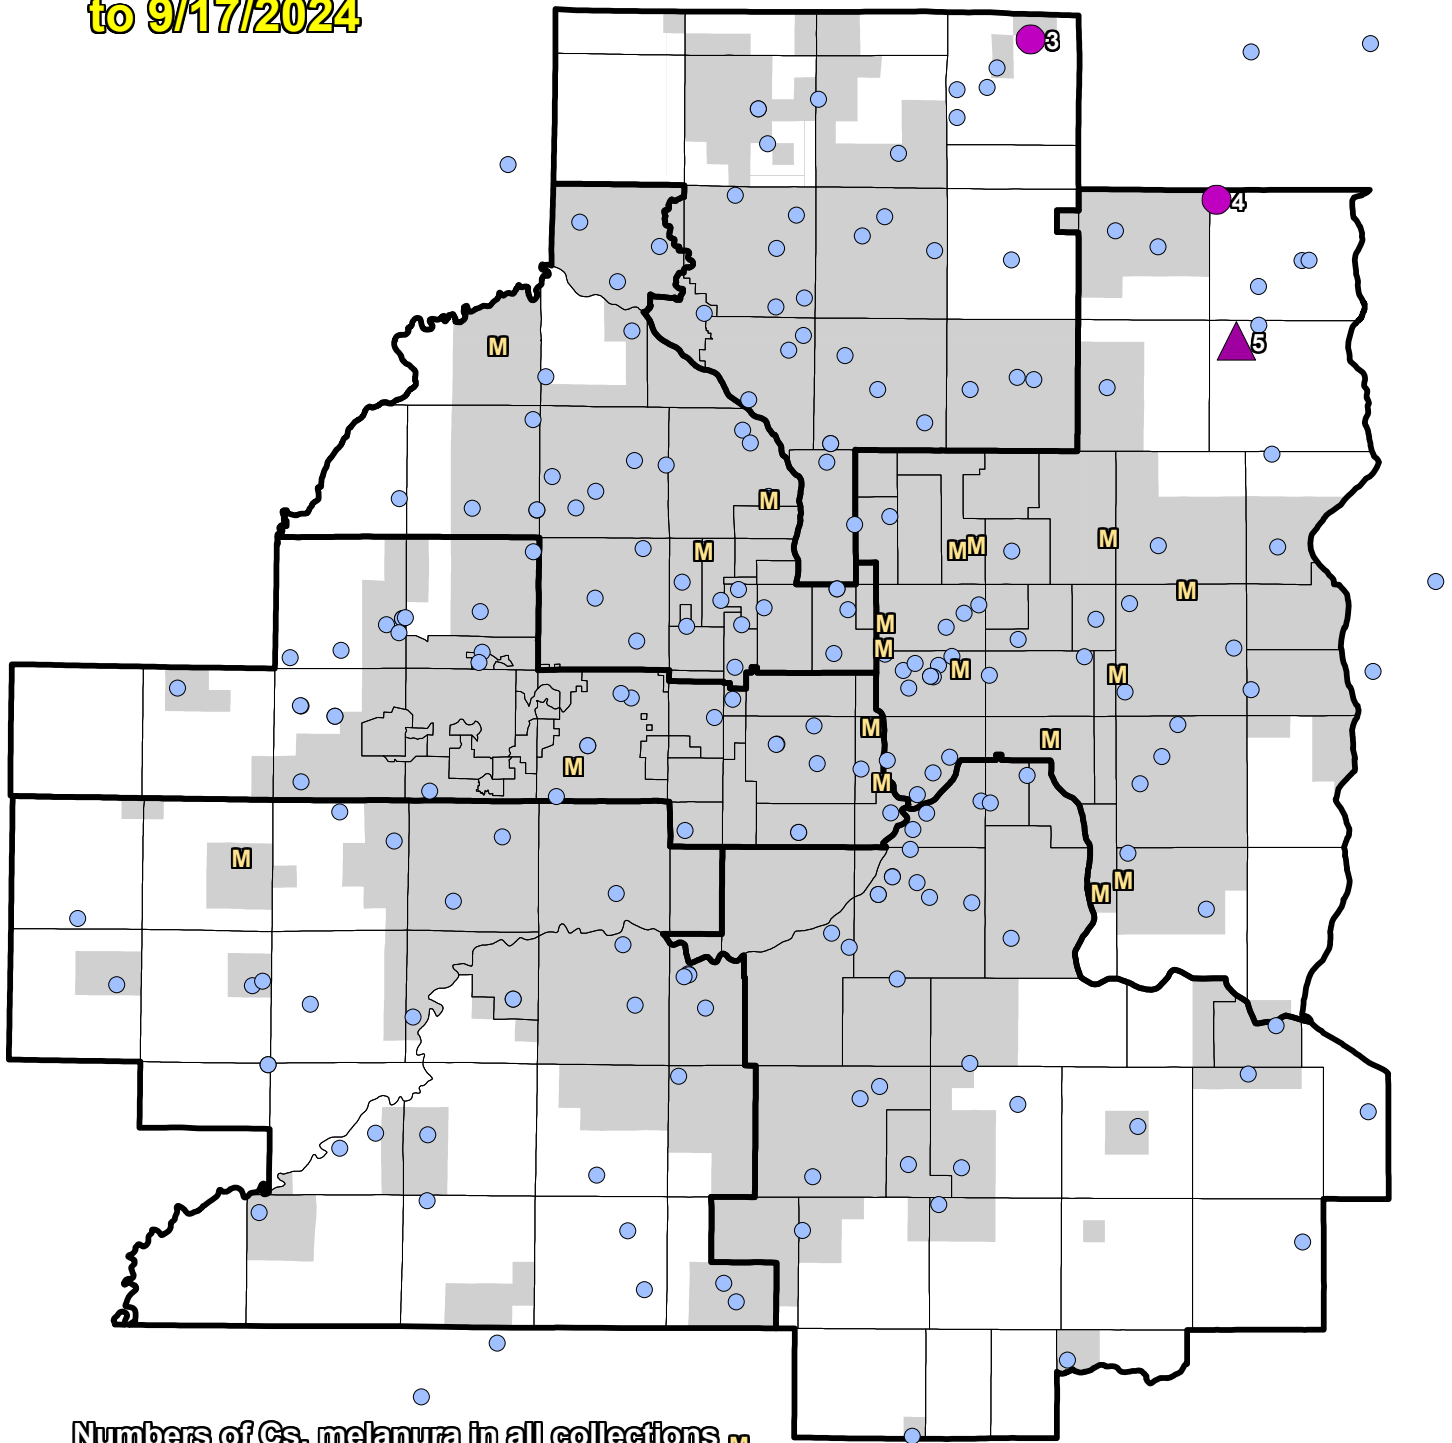

CO2+Sweep+Gravid

Cs. melanura

9/16/2024

to 9/17/2024

Numbers of *Cs. melanura* in all collections **M**

- 50+ (0)
- ▲ 10-49 (0)
- ▲ 5-9 (1)
- 1-4 (2)
- 0 (236)

Priority 1 Boundary

M Missing